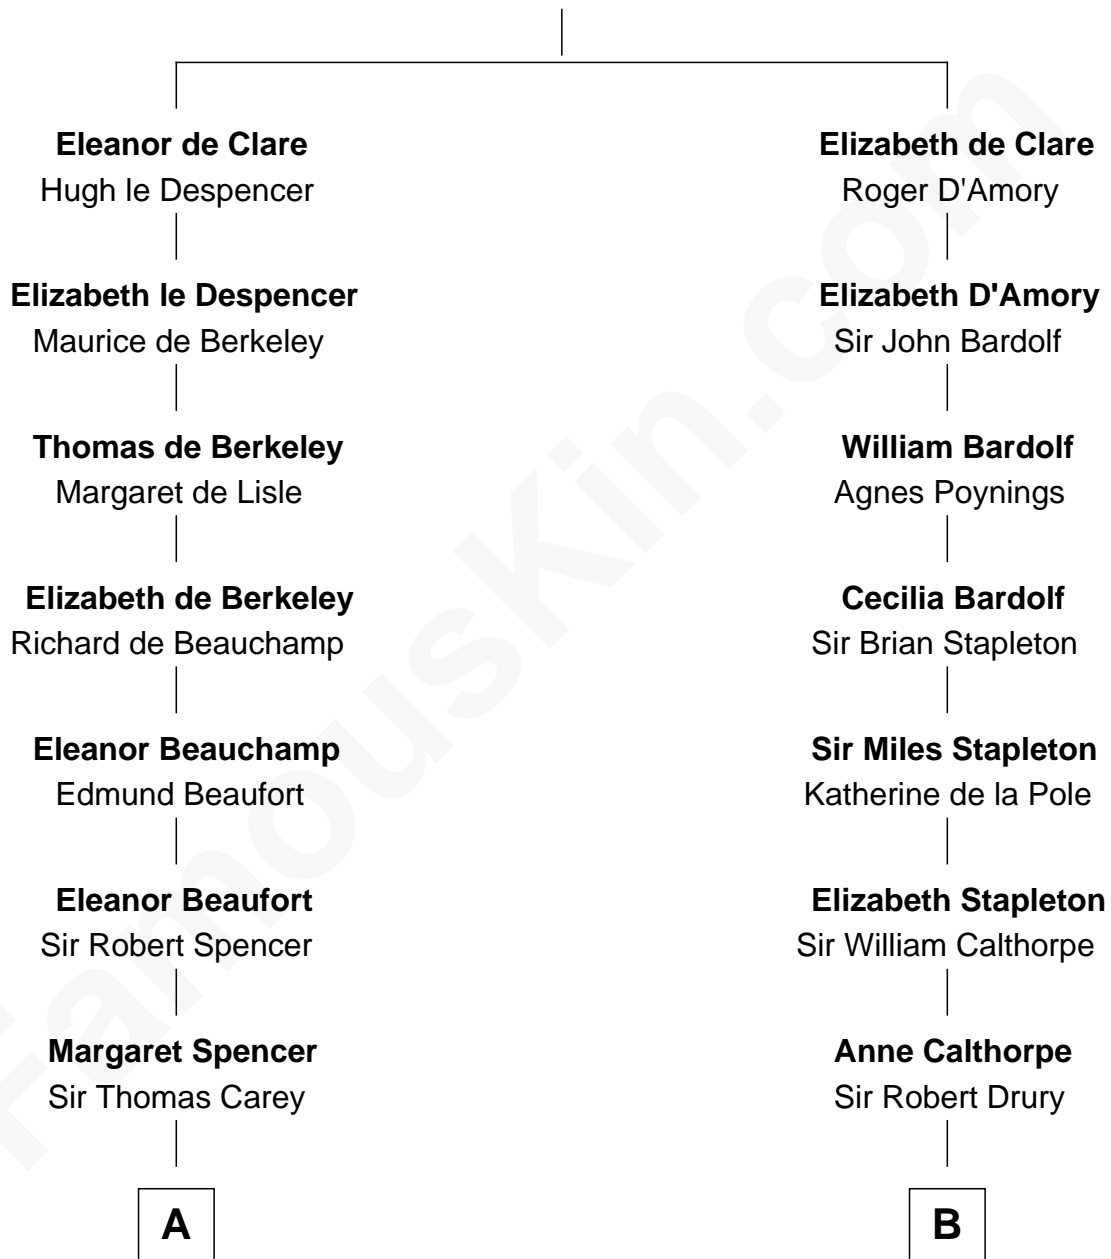

FamousKin.com Relationship Chart of

Nelson Rockefeller

41st U.S. Vice-President

20th cousin 1 time removed of

Jesse James

Outlaw, Bank Robber, Murderer

Sir Gilbert de Clare

Joan of Acre

C

Lucy Avery
Godfrey Lewis Rockefeller

William Avery Rockefeller
Eliza Davison

John Davison Rockefeller
Laura Celestia Spelman

John Davison Rockefeller
Abby Greene Aldrich

Nelson Rockefeller
41st U.S. Vice-President

D

Anthony Lindsay
Ailsey Cole

Sarah Lindsay
James Cole

Zerelda Elizabeth Cole
Robert Sallee James

Jesse James
Outlaw, Bank Robber, Murderer