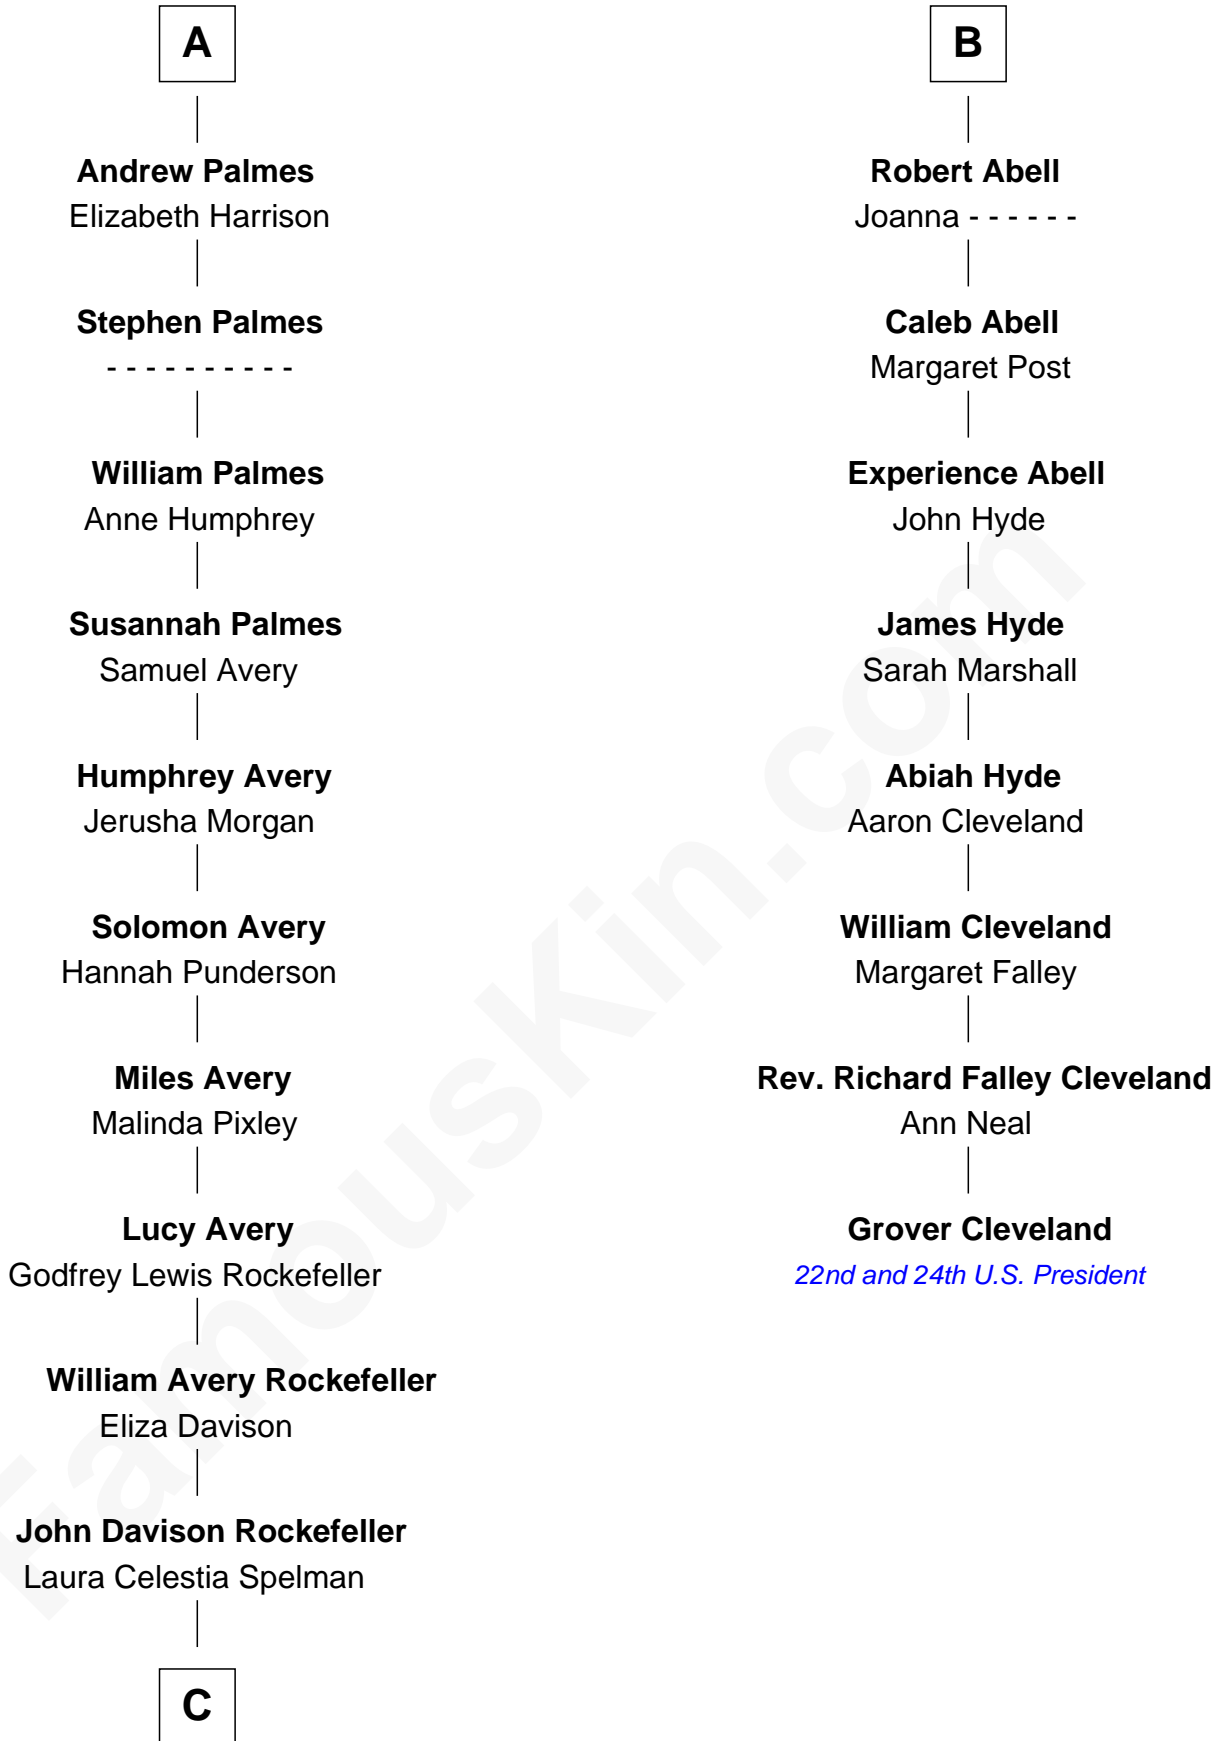

FamousKin.com Relationship Chart of

Nelson Rockefeller

41st U.S. Vice-President

14th cousin 4 times removed of

Grover Cleveland

22nd and 24th U.S. President

Sir Walter Blount

Sancha de Ayala

Anne Windsor

Sir Roger Corbet

Margaret Corbet

Sir Francis Palmes

Sir Francis Palmes

Mary Hadnall

A

Constance Blount

Mary Onley

Richard Cotton

Mary Mainwaring

Frances Cotton

George Abell

B

C

—
John Davison Rockefeller

Abby Greene Aldrich

—
Nelson Rockefeller

41st U.S. Vice-President

FamousKin.com