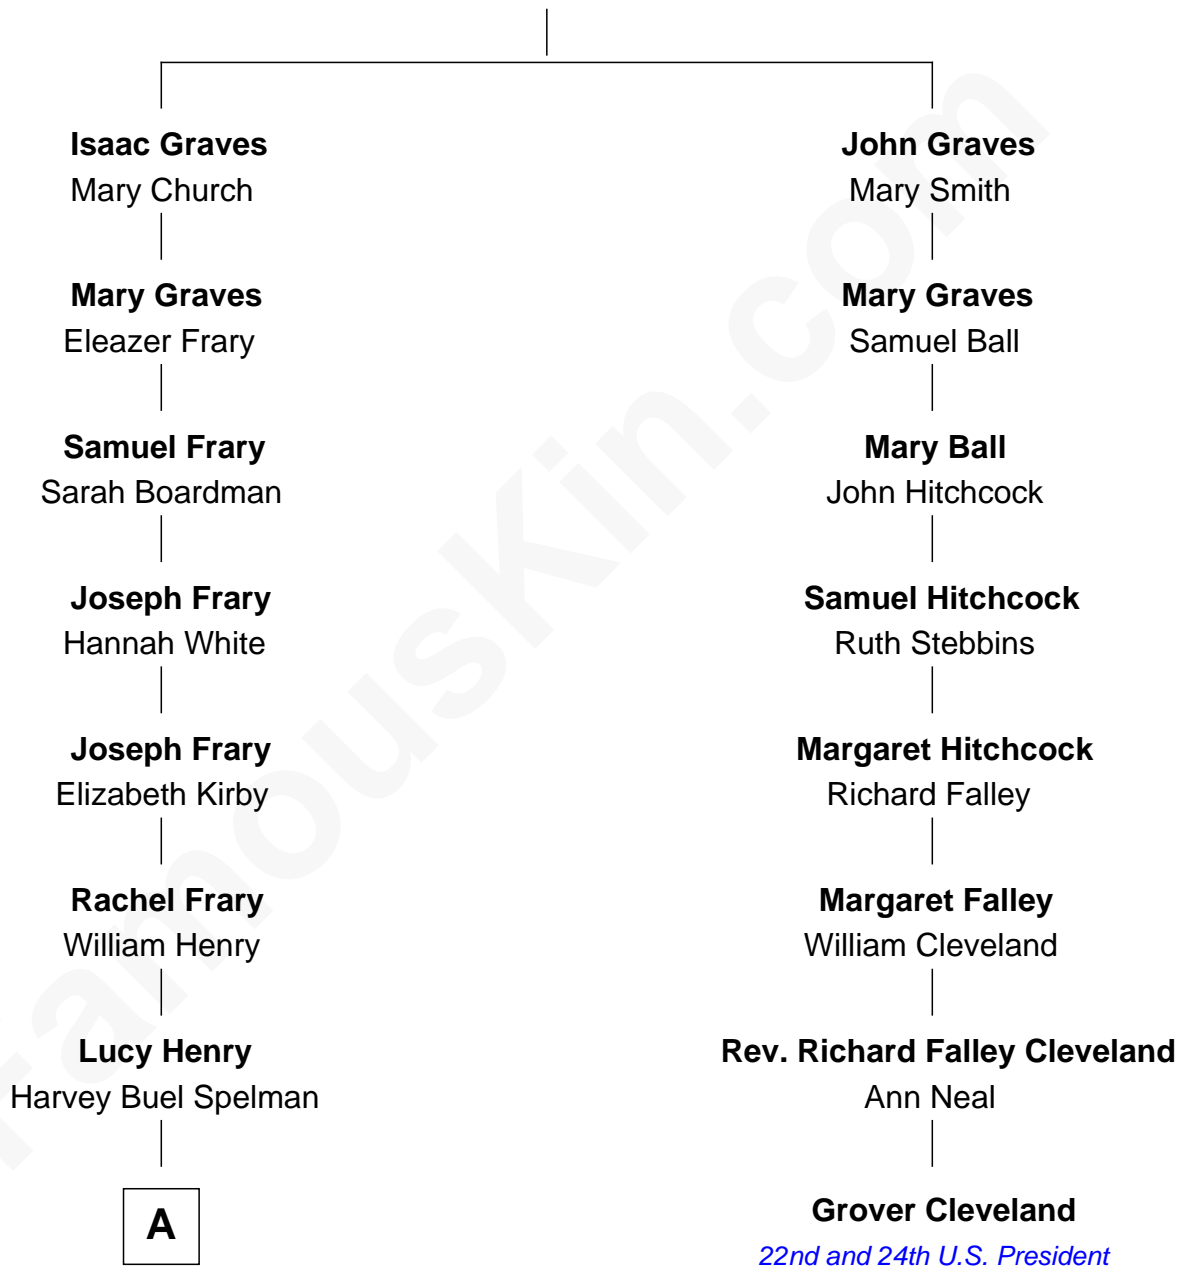

# FamousKin.com Relationship Chart of

**Nelson Rockefeller**

*41st U.S. Vice-President*

7th cousin 2 times removed of

**Grover Cleveland**

*22nd and 24th U.S. President*

**Thomas Graves**

Sarah Scott

A

—  
**Laura Celestia Spelman**  
John Davison Rockefeller

—  
**John Davison Rockefeller**  
Abby Greene Aldrich

—  
**Nelson Rockefeller**  
*41st U.S. Vice-President*

FamousKin.com