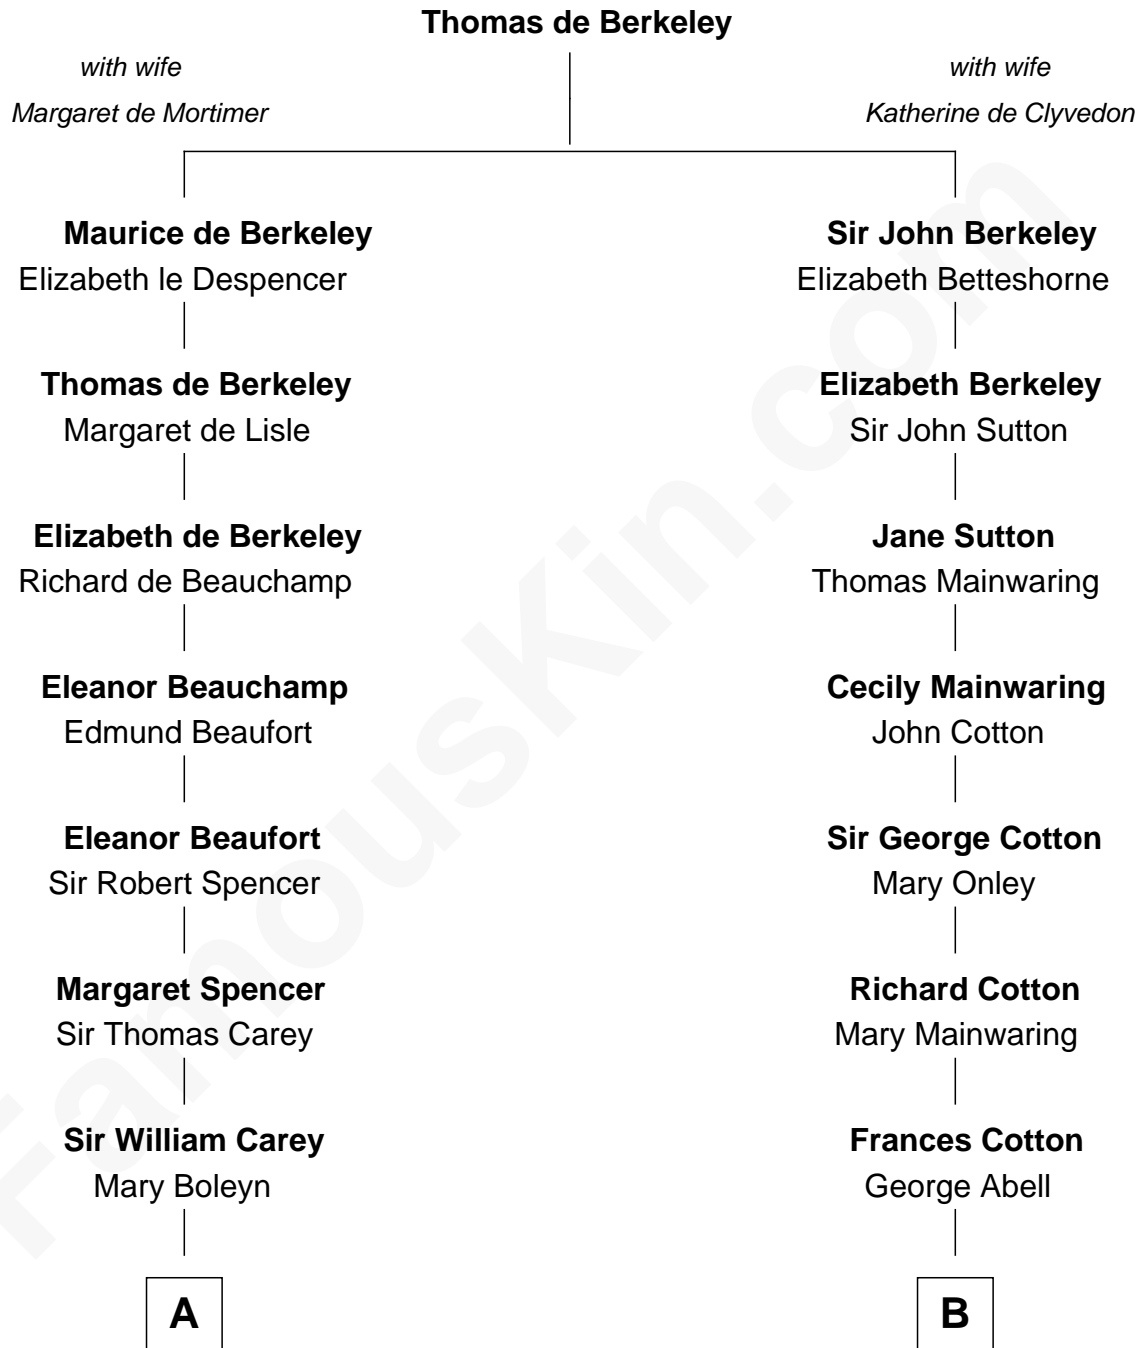

# FamousKin.com Relationship Chart of

**Nelson Rockefeller**

41st U.S. Vice-President

14th cousin 6 times removed of

**Grover Cleveland**

22nd and 24th U.S. President

**C**

—  
**William Avery Rockefeller**

Eliza Davison

—  
**John Davison Rockefeller**

Laura Celestia Spelman

—  
**John Davison Rockefeller**

Abby Greene Aldrich

—  
**Nelson Rockefeller**

*41st U.S. Vice-President*

FamousKin.com