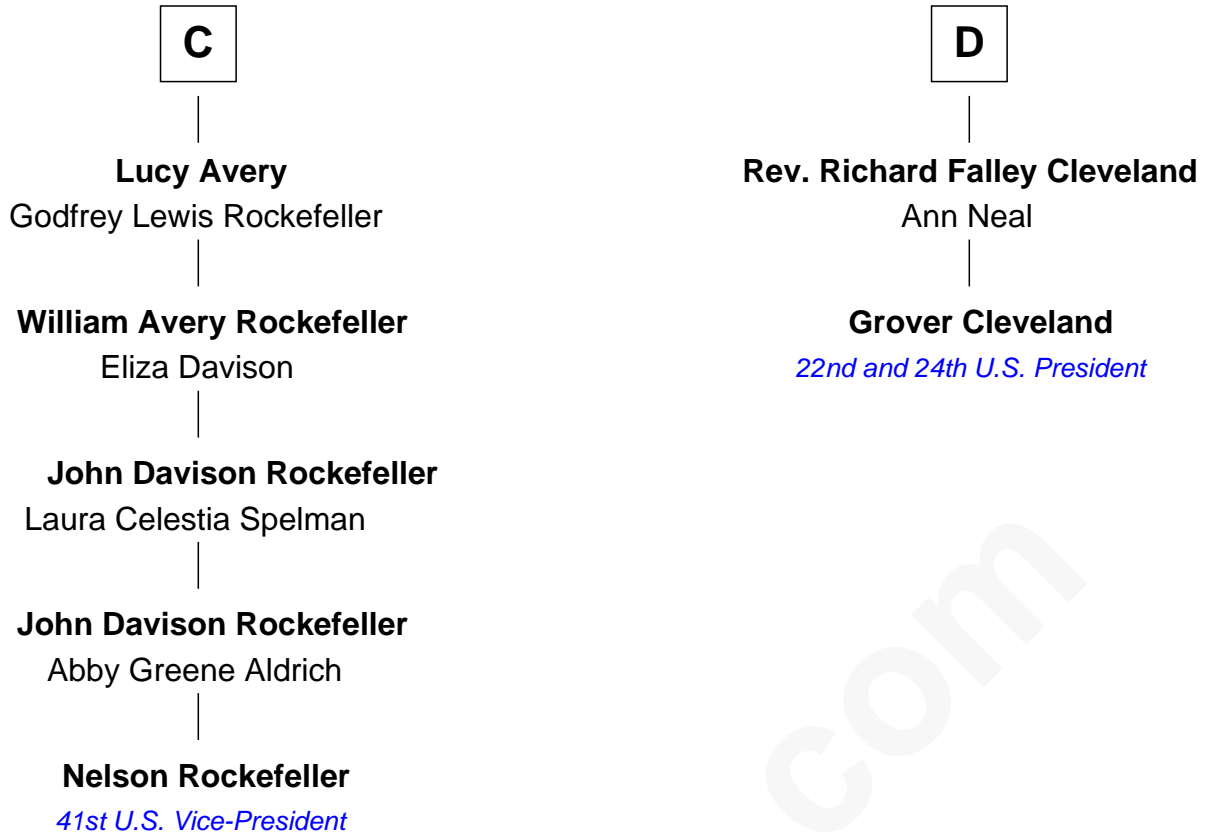

# FamousKin.com Relationship Chart of

**Nelson Rockefeller**

41st U.S. Vice-President

18th cousin 3 times removed of

**Grover Cleveland**

22nd and 24th U.S. President

FamousKin.com