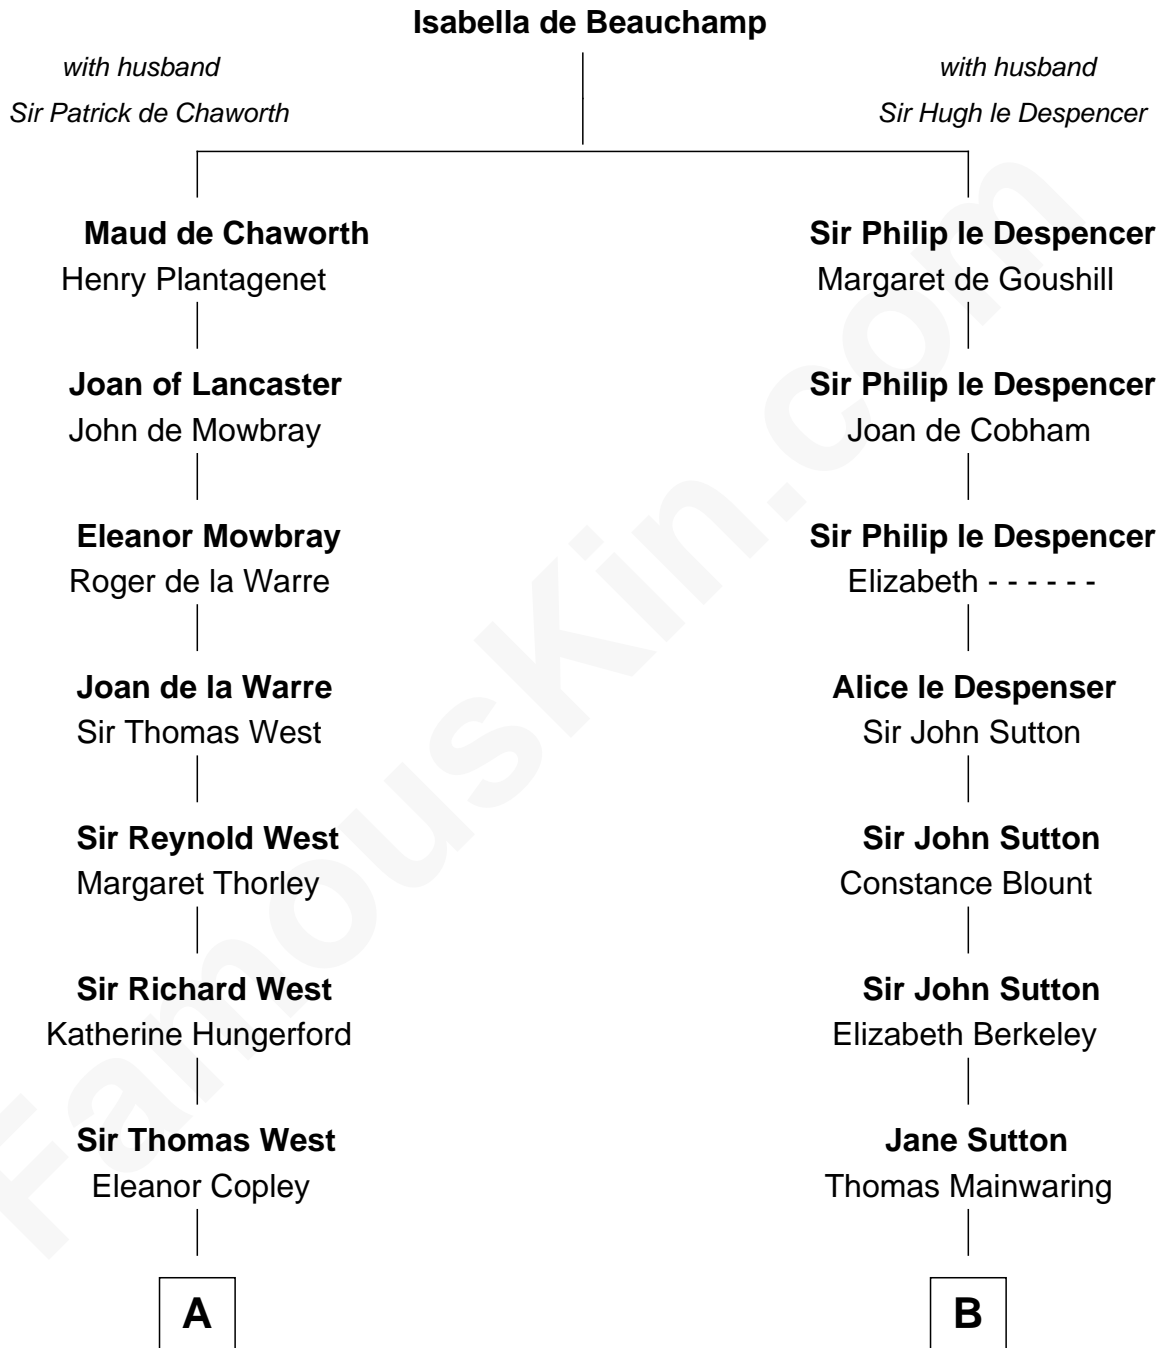

# FamousKin.com Relationship Chart of

**Nelson Rockefeller**

41st U.S. Vice-President

18th cousin 3 times removed of

**Grover Cleveland**

22nd and 24th U.S. President

FamousKin.com