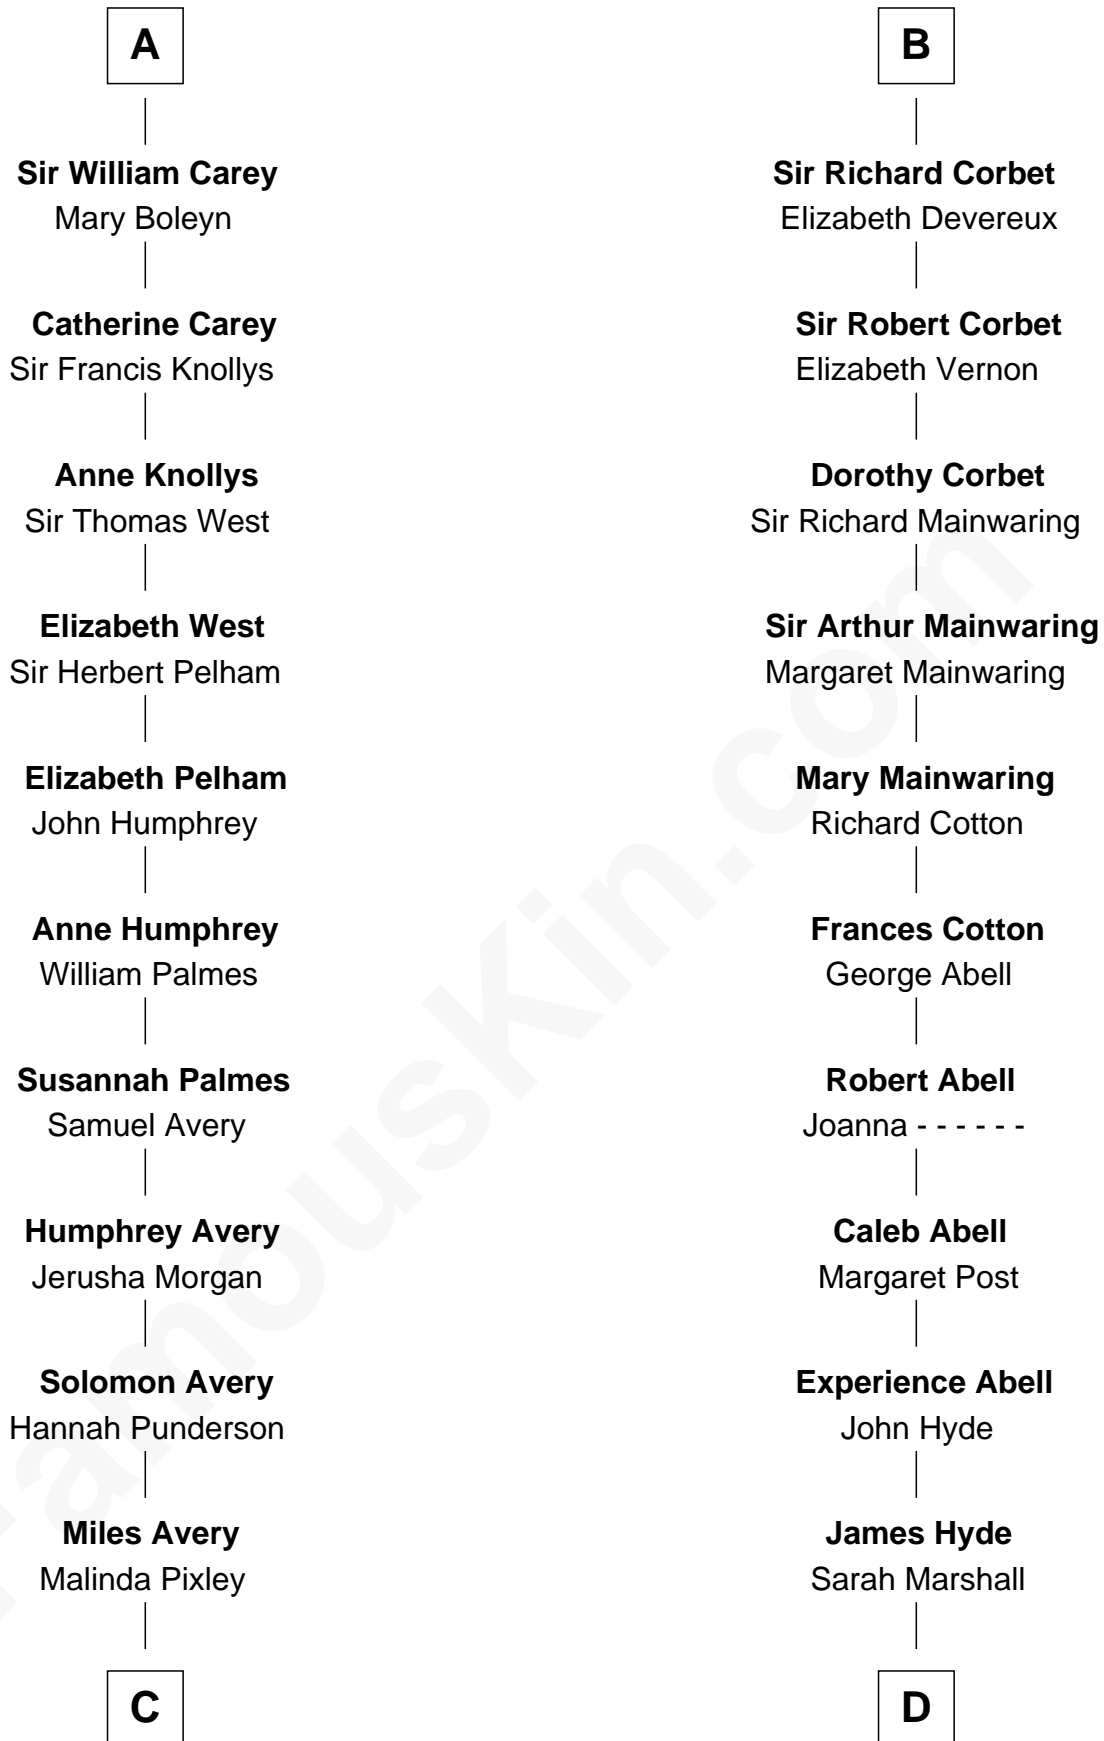

# FamousKin.com Relationship Chart of

**Nelson Rockefeller**

41st U.S. Vice-President

20th cousin 1 time removed of

**Grover Cleveland**

22nd and 24th U.S. President

**C**

**Lucy Avery**

Godfrey Lewis Rockefeller

**William Avery Rockefeller**

Eliza Davison

**John Davison Rockefeller**

Laura Celestia Spelman

**John Davison Rockefeller**

Abby Greene Aldrich

**Nelson Rockefeller**

*41st U.S. Vice-President*

**D**

**Abiah Hyde**

Aaron Cleveland

**William Cleveland**

Margaret Falley

**Rev. Richard Falley Cleveland**

Ann Neal

**Grover Cleveland**

*22nd and 24th U.S. President*