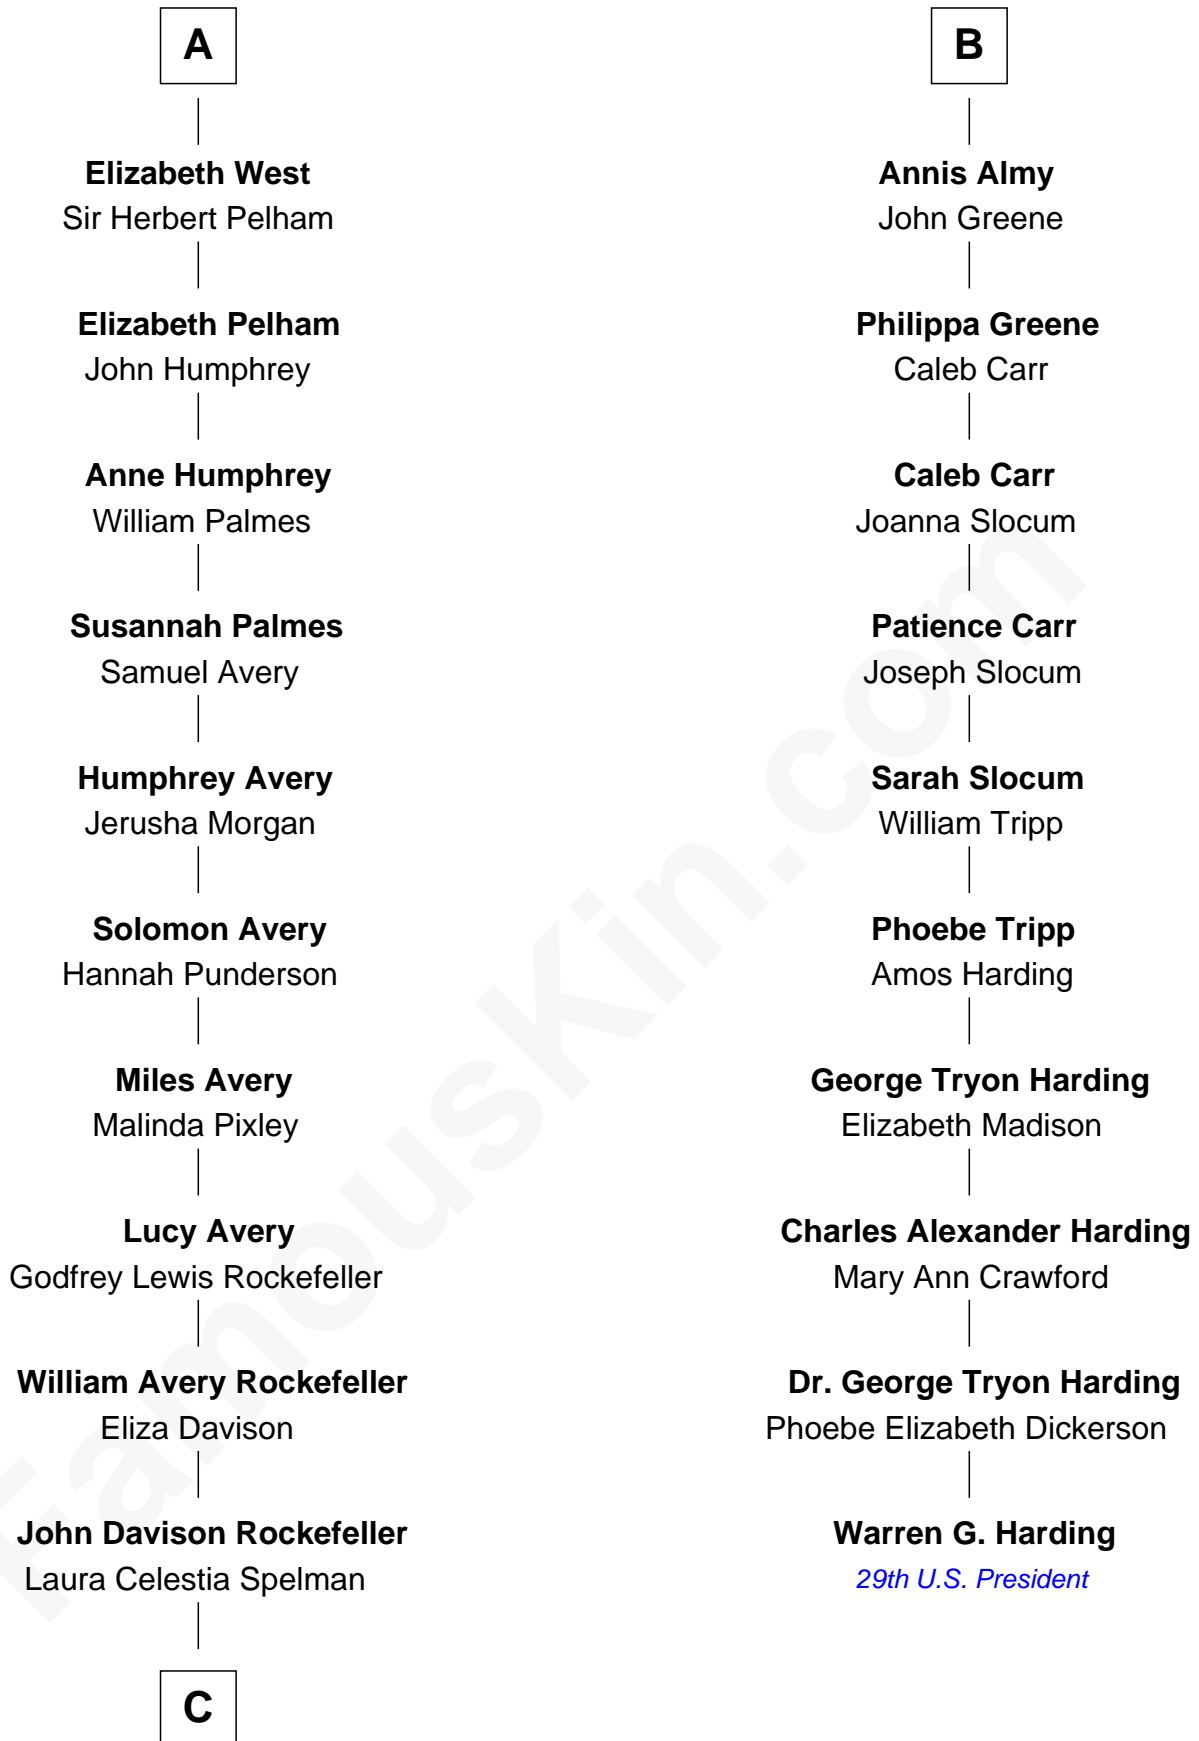

# FamousKin.com Relationship Chart of

**Nelson Rockefeller**  
41st U.S. Vice-President

16th cousin 2 times removed of

**Warren G. Harding**  
29th U.S. President

**Katherine Pabenham**

*with husband*  
Sir William Cheney

**Elizabeth Tilney**  
Sir Thomas Howard

**Sir Humphrey Stafford**  
Margaret Fogge

**Elizabeth Howard**  
Thomas Boleyn

**Sir Humphrey Stafford**  
Margaret Tame

**Mary Boleyn**  
Sir William Carey

**Ellen Stafford**  
Thomas Barlow

**Catherine Carey**  
Sir Francis Knollys

**Stafford Barlow**  
-----

**Anne Knollys**  
Sir Thomas West

**Audrey Barlow**  
William Almy

**A**

**B**

C

John Davison Rockefeller

Abby Greene Aldrich

Nelson Rockefeller

*41st U.S. Vice-President*

FamousKin.com