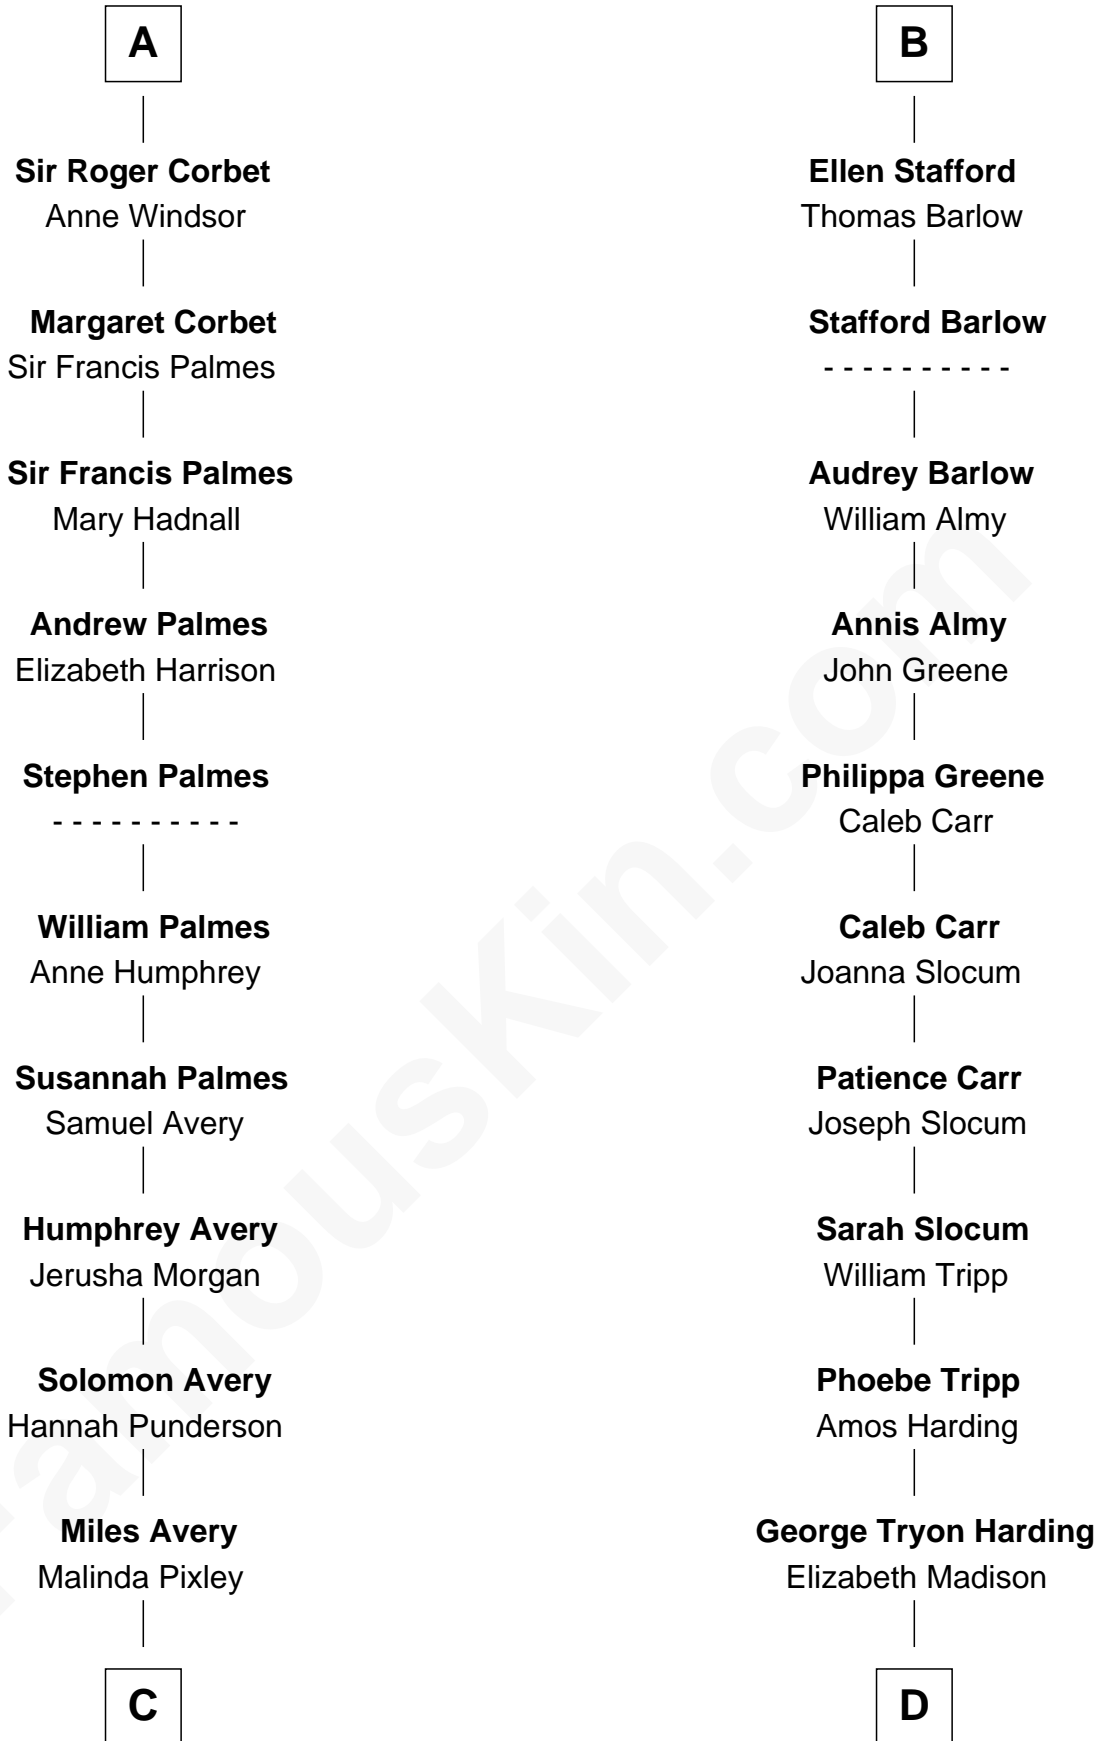

**FamousKin.com**  
**Relationship Chart of**  
**Nelson Rockefeller**  
*41st U.S. Vice-President*

**19th cousin 2 times removed of**  
**Warren G. Harding**  
*29th U.S. President*

**C**

**Lucy Avery**  
Godfrey Lewis Rockefeller

**William Avery Rockefeller**  
Eliza Davison

**John Davison Rockefeller**  
Laura Celestia Spelman

**John Davison Rockefeller**  
Abby Greene Aldrich

**Nelson Rockefeller**  
*41st U.S. Vice-President*

**D**

**Charles Alexander Harding**  
Mary Ann Crawford

**Dr. George Tryon Harding**  
Phoebe Elizabeth Dickerson

**Warren G. Harding**  
*29th U.S. President*

FamousKin.com