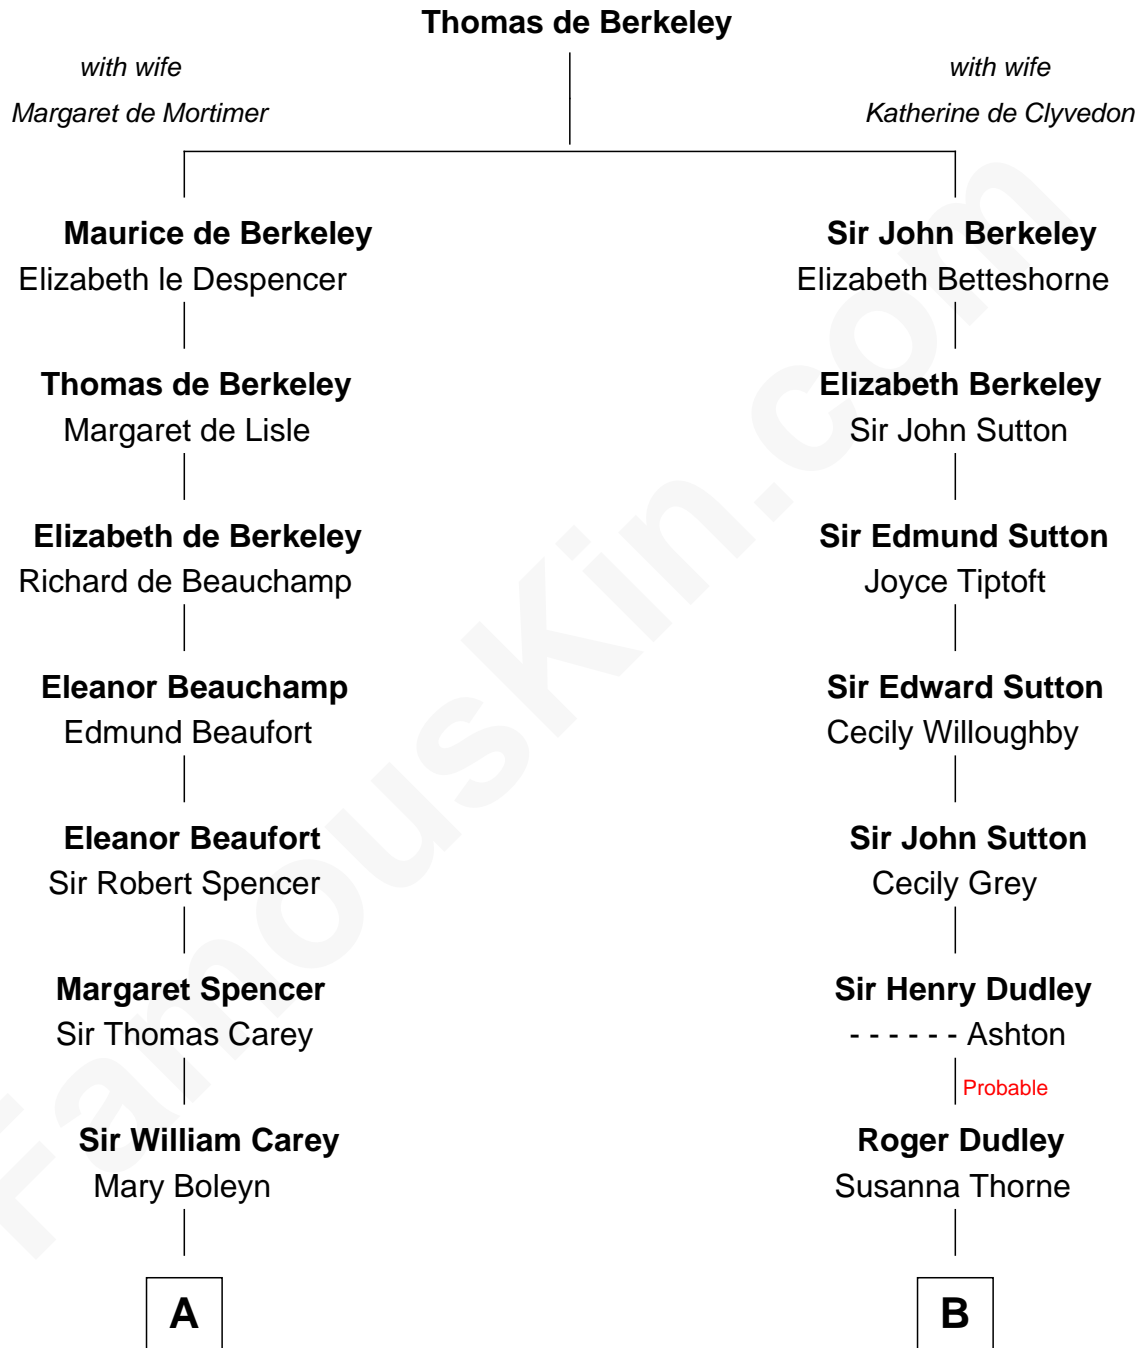

FamousKin.com
Relationship Chart of
Nelson Rockefeller
41st U.S. Vice-President

18th cousin 2 times removed of
Herbert Hoover
31st U.S. President

C

William Avery Rockefeller

Eliza Davison

John Davison Rockefeller

Laura Celestia Spelman

John Davison Rockefeller

Abby Greene Aldrich

Nelson Rockefeller

41st U.S. Vice-President

D

Hulda Randall Minthorn

Jessie Clark Hoover