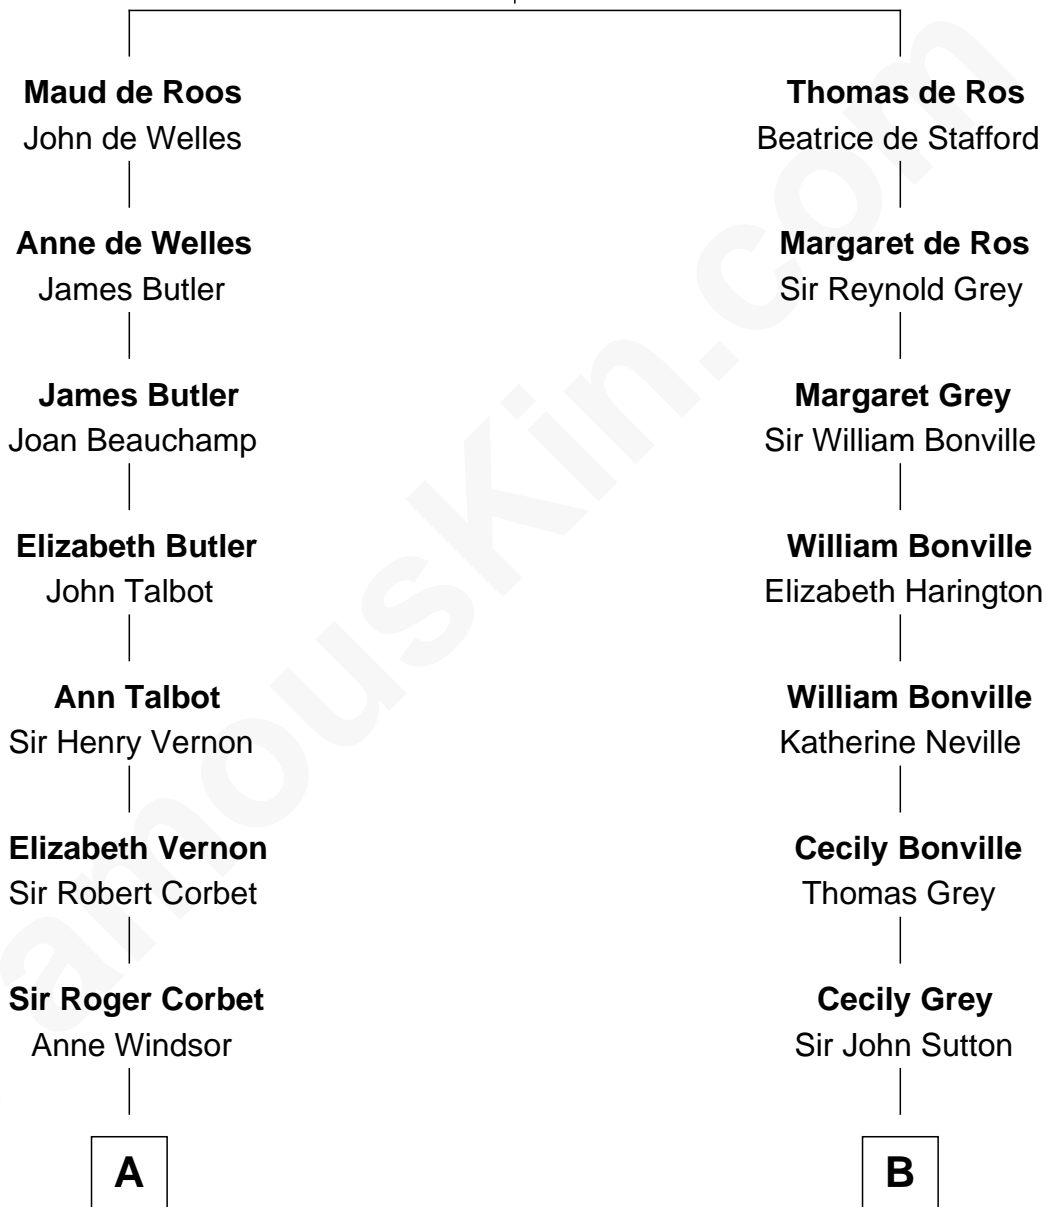

FamousKin.com Relationship Chart of

Nelson Rockefeller
41st U.S. Vice-President

20th cousin of

Herbert Hoover
31st U.S. President

Sir William de Ros
Margery de Badlesmere

C

William Avery Rockefeller

Eliza Davison

John Davison Rockefeller

Laura Celestia Spelman

John Davison Rockefeller

Abby Greene Aldrich

Nelson Rockefeller

41st U.S. Vice-President

D

Lucinda Sherwood

John Minthorn

Theodore Minthorn

Mary Wasley

Hulda Randall Minthorn

Jessie Clark Hoover

Herbert Hoover

31st U.S. President

FamousKin.com