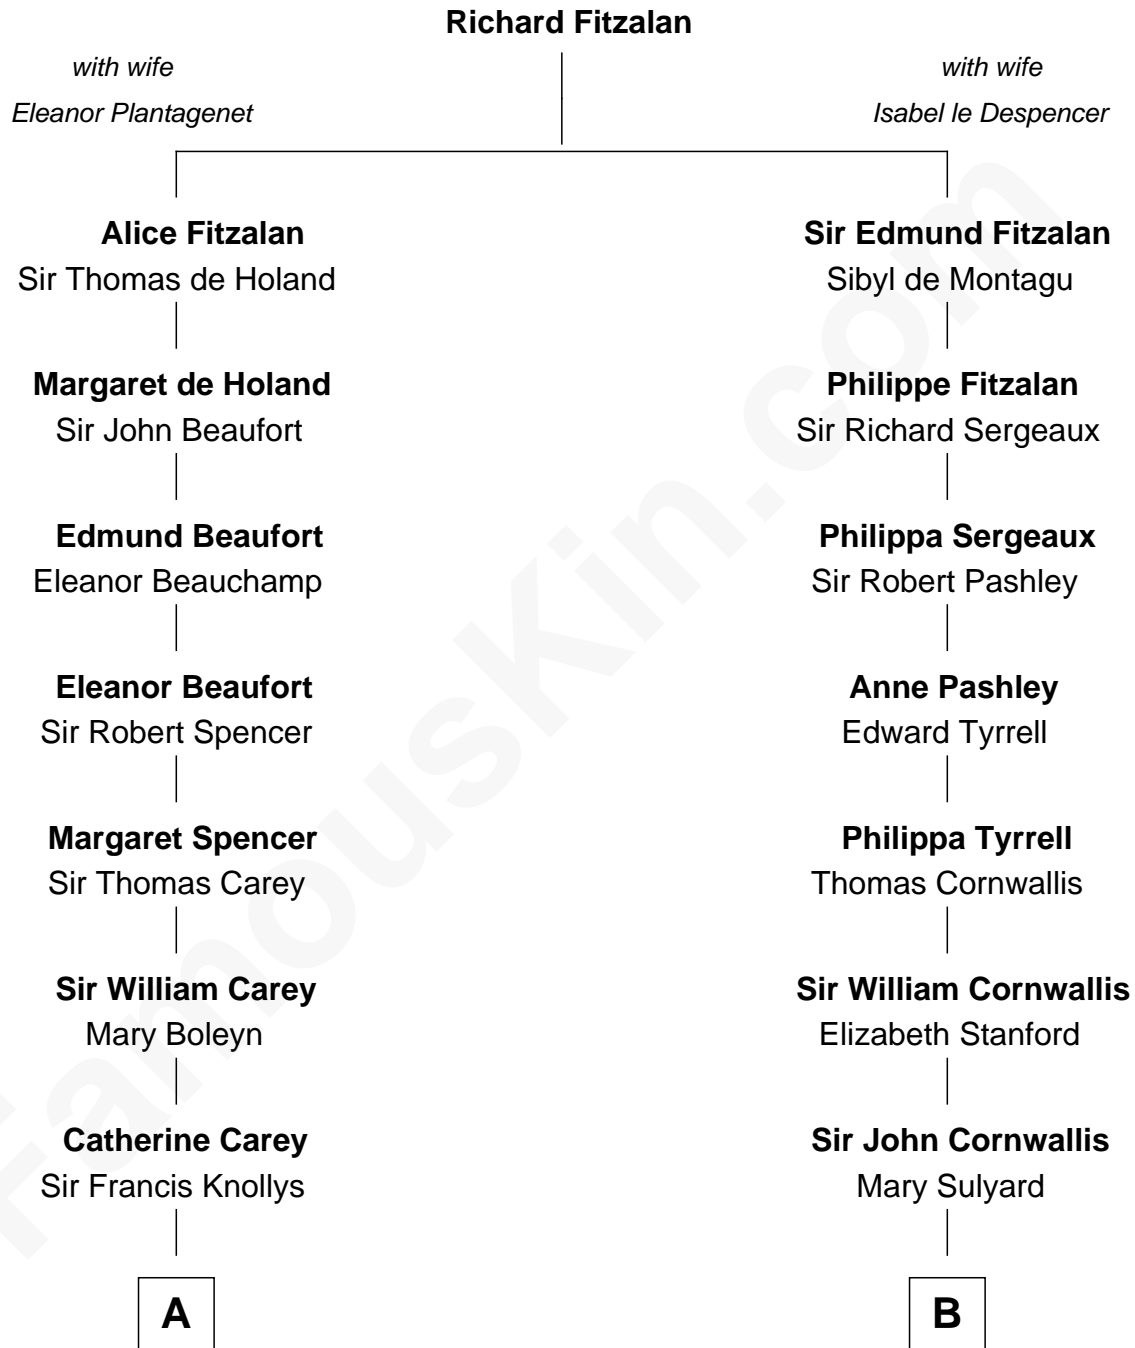

FamousKin.com
Relationship Chart of
Nelson Rockefeller
41st U.S. Vice-President

18th cousin 1 time removed of

Ellen Louise (Axson) Wilson
First Lady of President Woodrow Wilson

C

John Davison Rockefeller

Laura Celestia Spelman

John Davison Rockefeller

Abby Greene Aldrich

Nelson Rockefeller

41st U.S. Vice-President

D

Rev. Samuel Edward Axson

Margaret Jane Hoyt

Ellen Louise (Axson) Wilson

First Lady of Woodrow Wilson

FamousKin.com