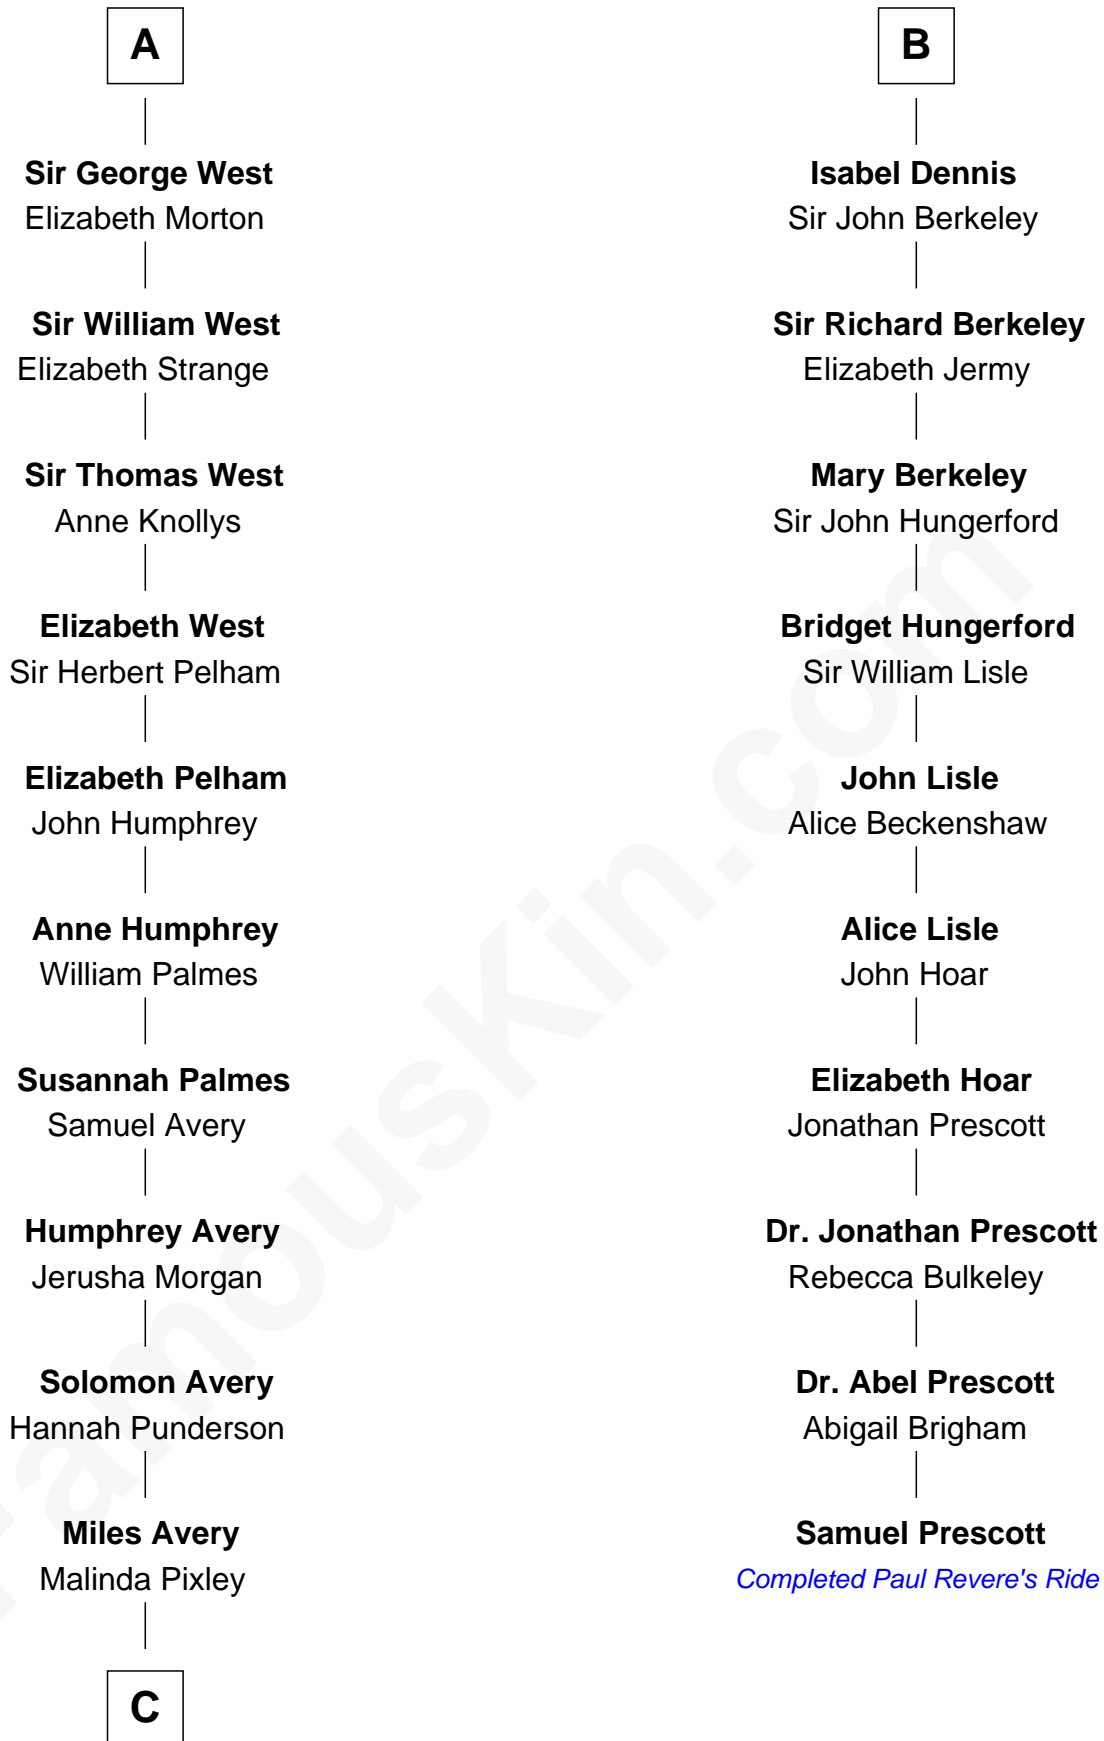

# FamousKin.com Relationship Chart of

**Nelson Rockefeller**

41st U.S. Vice-President

16th cousin 5 times removed of

**Samuel Prescott**

Completed Paul Revere's Midnight Ride

**Edmund Plantagenet**

Blanche of Artois

**C**

—  
**Lucy Avery**

Godfrey Lewis Rockefeller

—  
**William Avery Rockefeller**

Eliza Davison

—  
**John Davison Rockefeller**

Laura Celestia Spelman

—  
**John Davison Rockefeller**

Abby Greene Aldrich

—  
**Nelson Rockefeller**

*41st U.S. Vice-President*