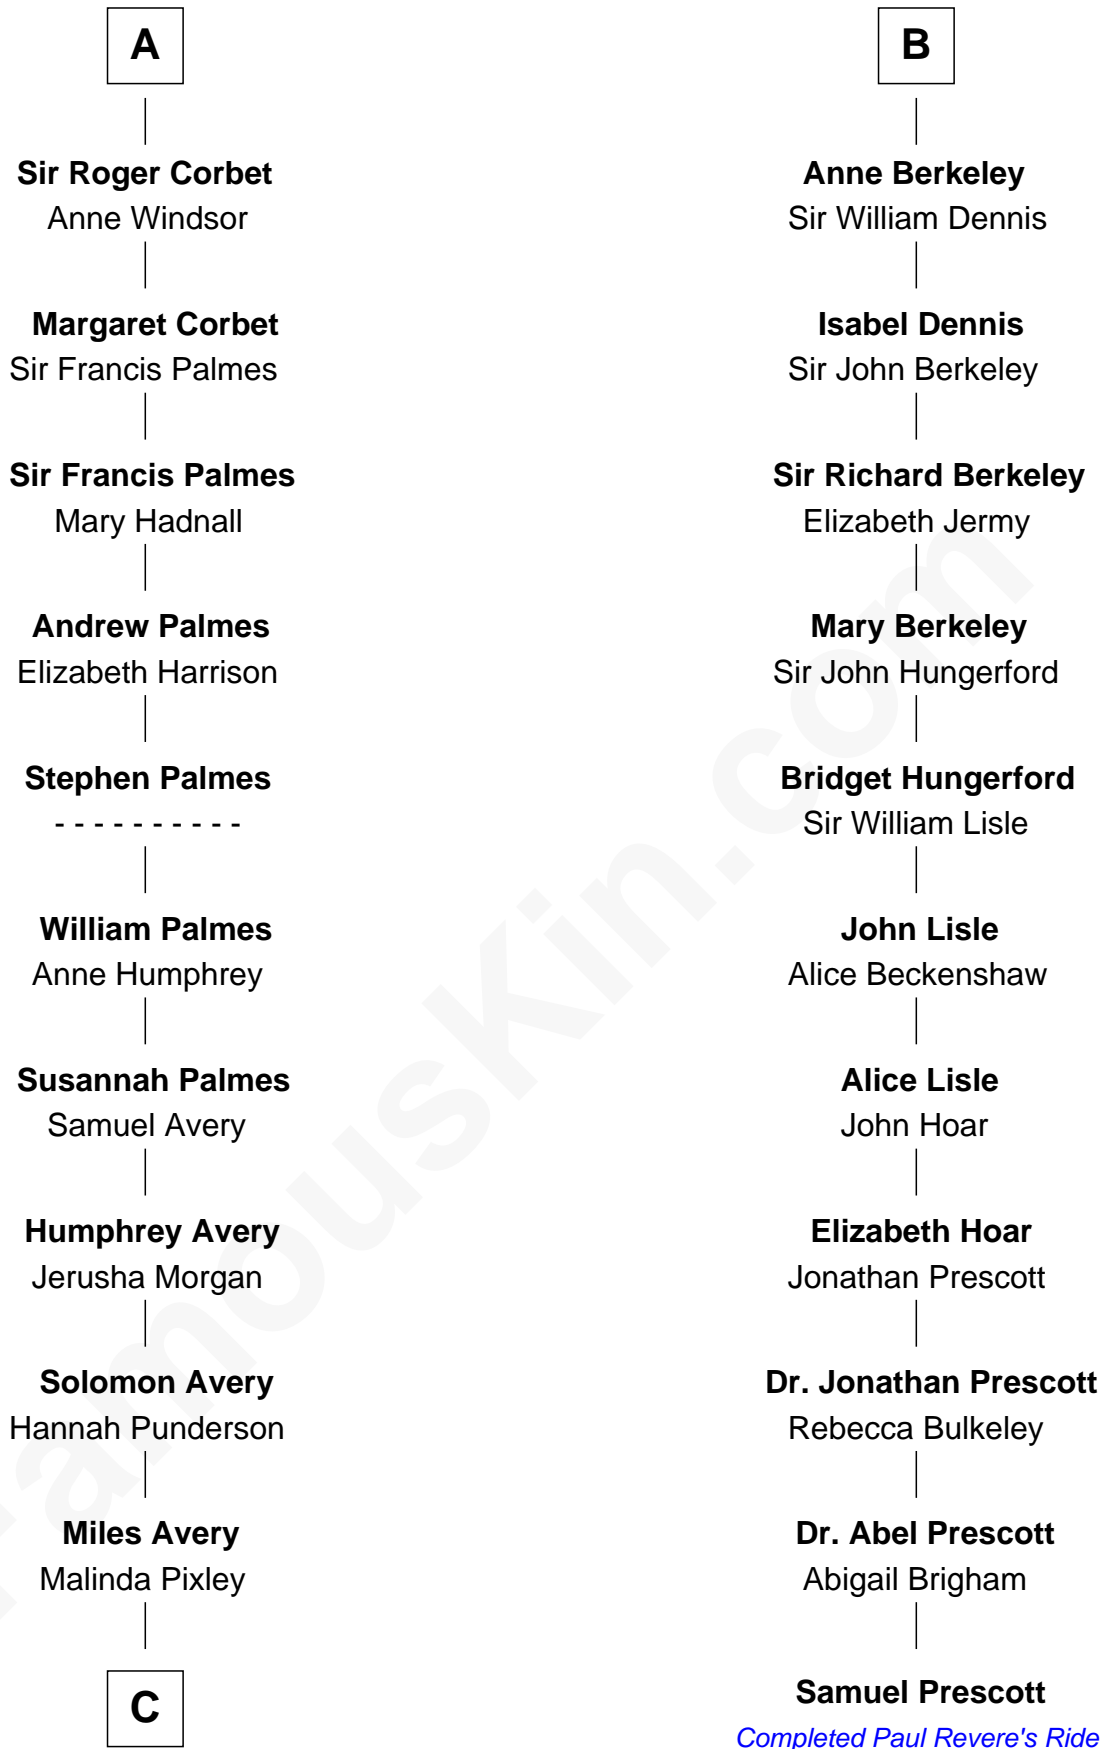

# FamousKin.com Relationship Chart of

**Nelson Rockefeller**

41st U.S. Vice-President

17th cousin 4 times removed of

**Samuel Prescott**

Completed Paul Revere's Midnight Ride

**C**

—  
**Lucy Avery**

Godfrey Lewis Rockefeller

—  
**William Avery Rockefeller**

Eliza Davison

—  
**John Davison Rockefeller**

Laura Celestia Spelman

—  
**John Davison Rockefeller**

Abby Greene Aldrich

—  
**Nelson Rockefeller**

*41st U.S. Vice-President*