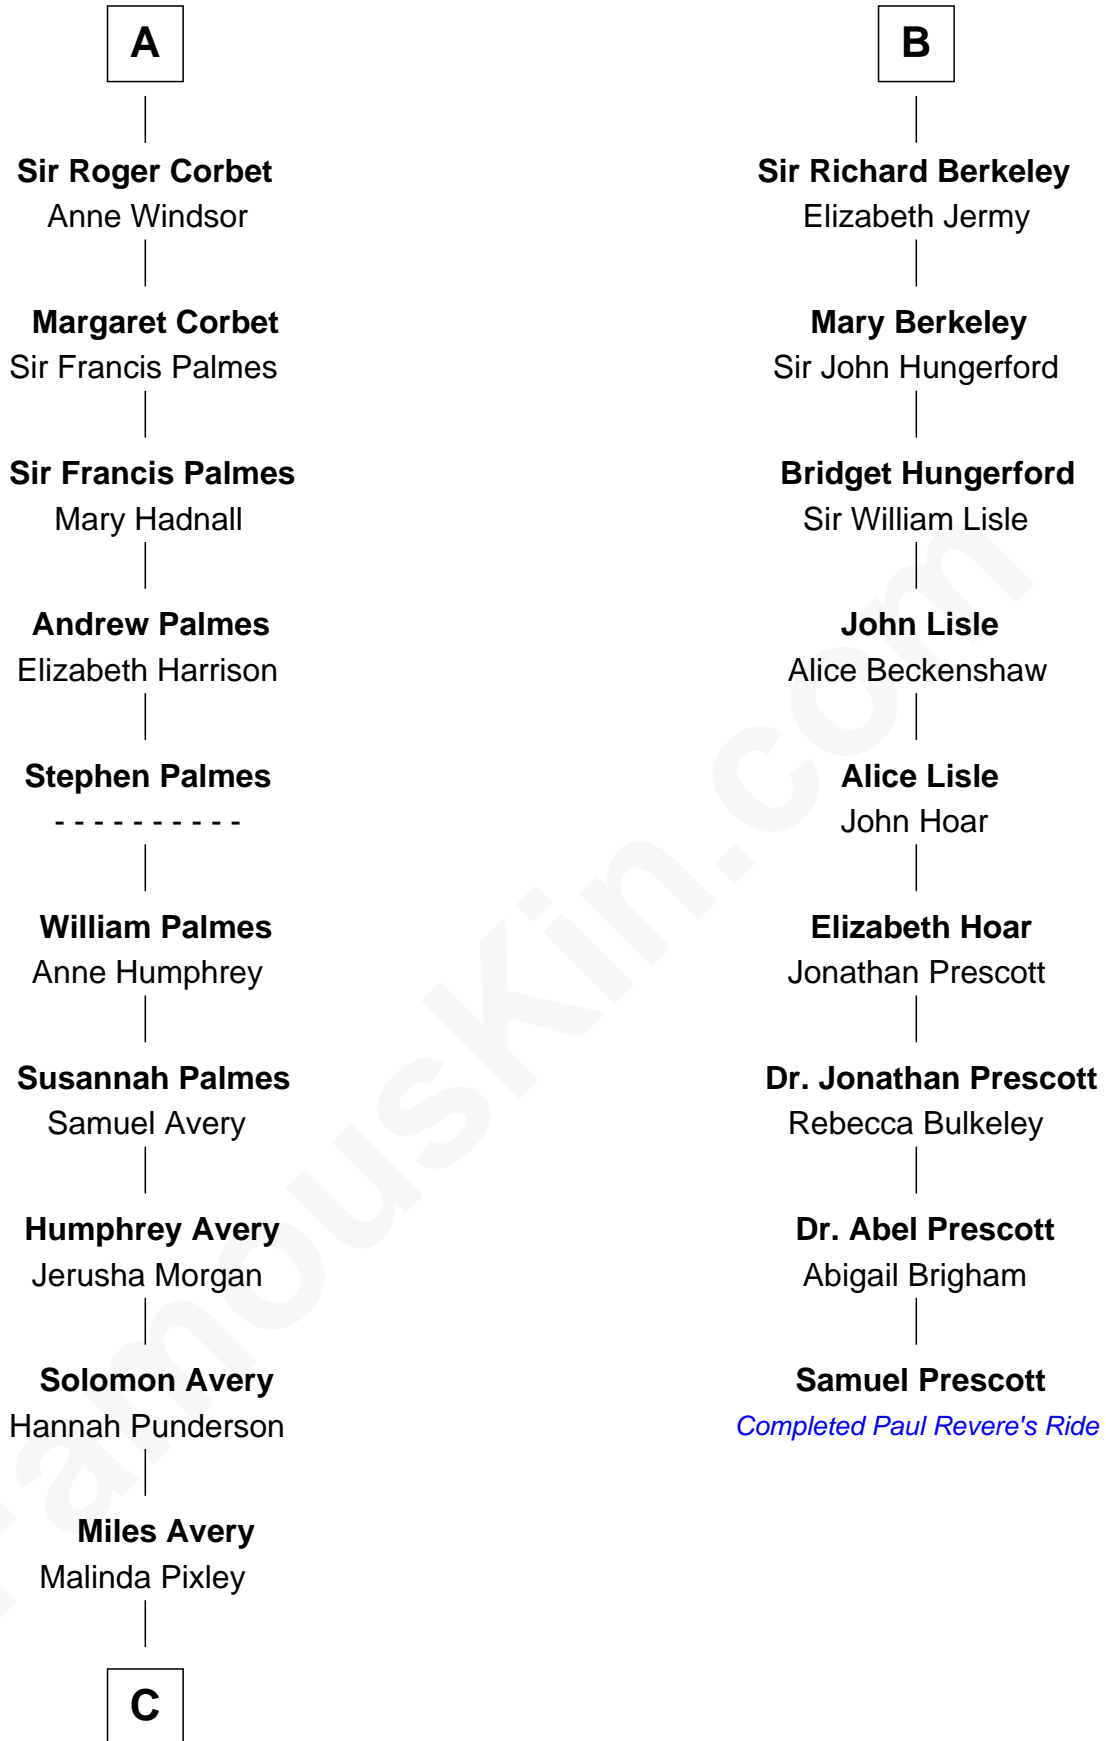

# FamousKin.com Relationship Chart of

**Nelson Rockefeller**

*41st U.S. Vice-President*

15th cousin 6 times removed of

**Samuel Prescott**

*Completed Paul Revere's Midnight Ride*

**C**

—  
**Lucy Avery**

Godfrey Lewis Rockefeller

—  
**William Avery Rockefeller**

Eliza Davison

—  
**John Davison Rockefeller**

Laura Celestia Spelman

—  
**John Davison Rockefeller**

Abby Greene Aldrich

—  
**Nelson Rockefeller**

*41st U.S. Vice-President*

FamousKin.com