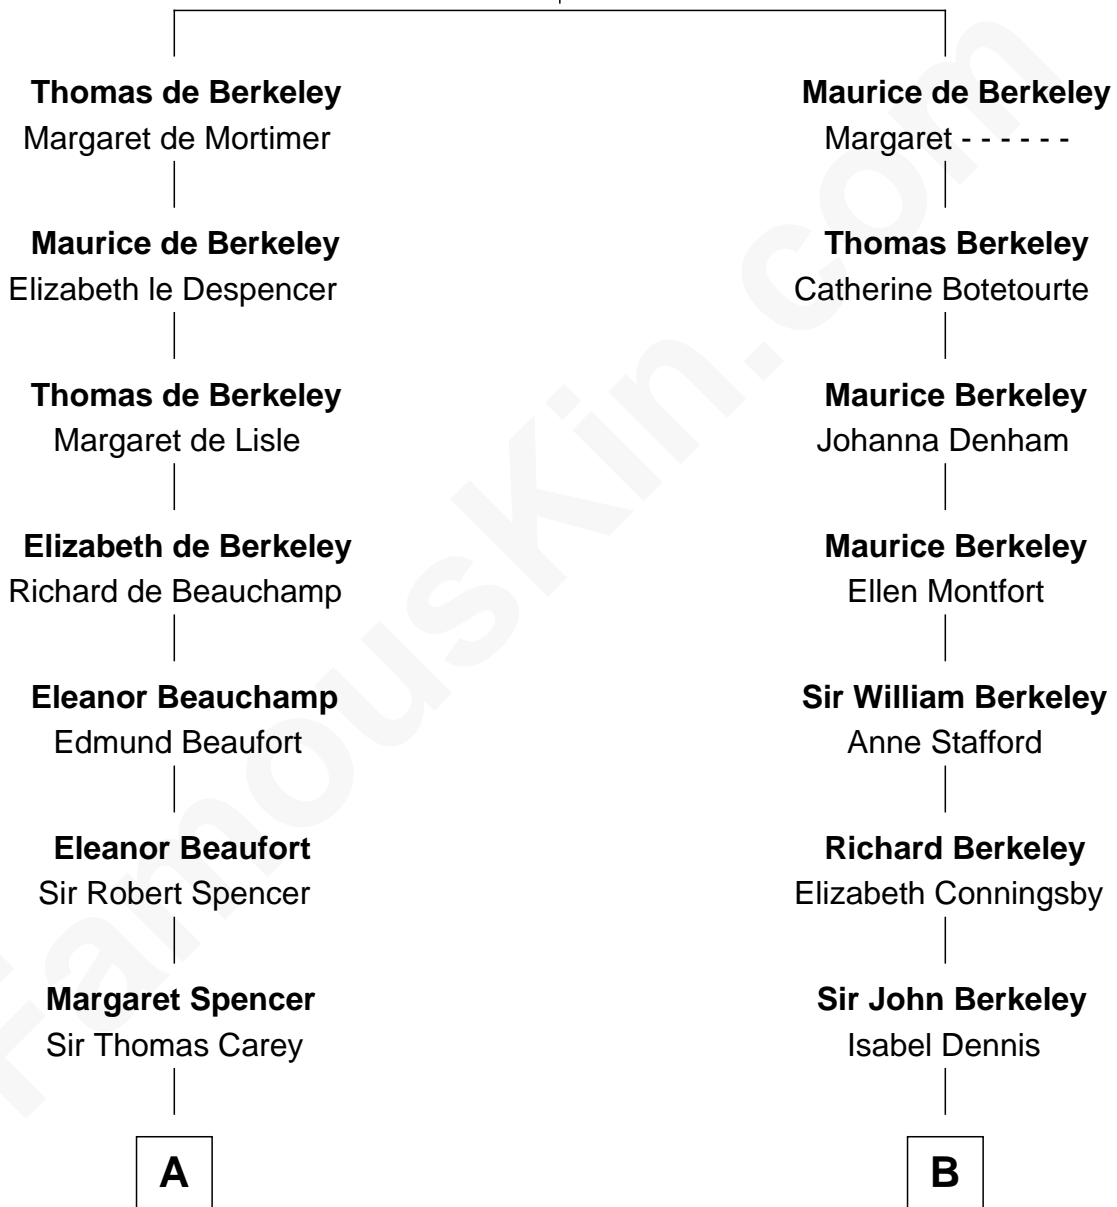

FamousKin.com Relationship Chart of

Nelson Rockefeller

41st U.S. Vice-President

15th cousin 6 times removed of

Samuel Prescott

Completed Paul Revere's Midnight Ride

Sir Maurice de Berkeley

Eve la Zouche

C

—
Lucy Avery

Godfrey Lewis Rockefeller

—
William Avery Rockefeller

Eliza Davison

—
John Davison Rockefeller

Laura Celestia Spelman

—
John Davison Rockefeller

Abby Greene Aldrich

—
Nelson Rockefeller

41st U.S. Vice-President

FamousKin.com