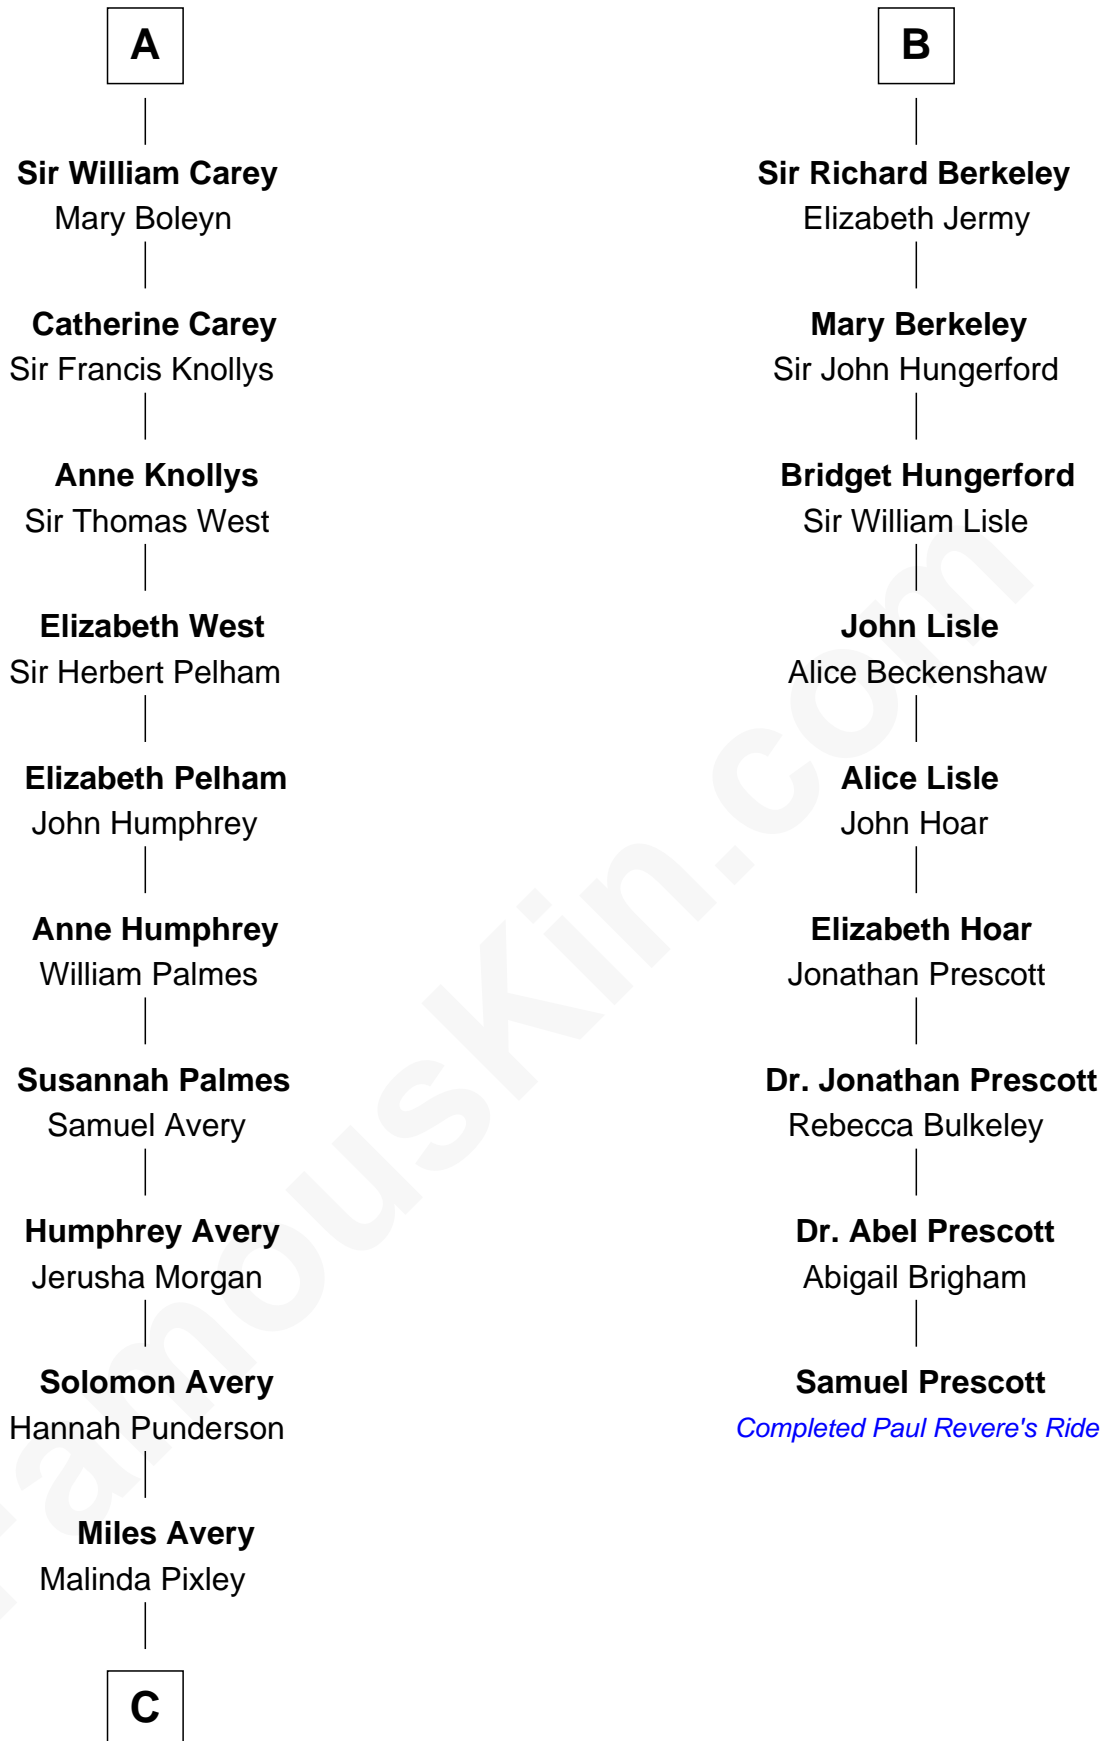

FamousKin.com Relationship Chart of

Nelson Rockefeller

41st U.S. Vice-President

15th cousin 6 times removed of

Samuel Prescott

Completed Paul Revere's Midnight Ride

Sir Maurice de Berkeley

Eve la Zouche

C

—
Lucy Avery

Godfrey Lewis Rockefeller

—
William Avery Rockefeller

Eliza Davison

—
John Davison Rockefeller

Laura Celestia Spelman

—
John Davison Rockefeller

Abby Greene Aldrich

—
Nelson Rockefeller

41st U.S. Vice-President

FamousKin.com