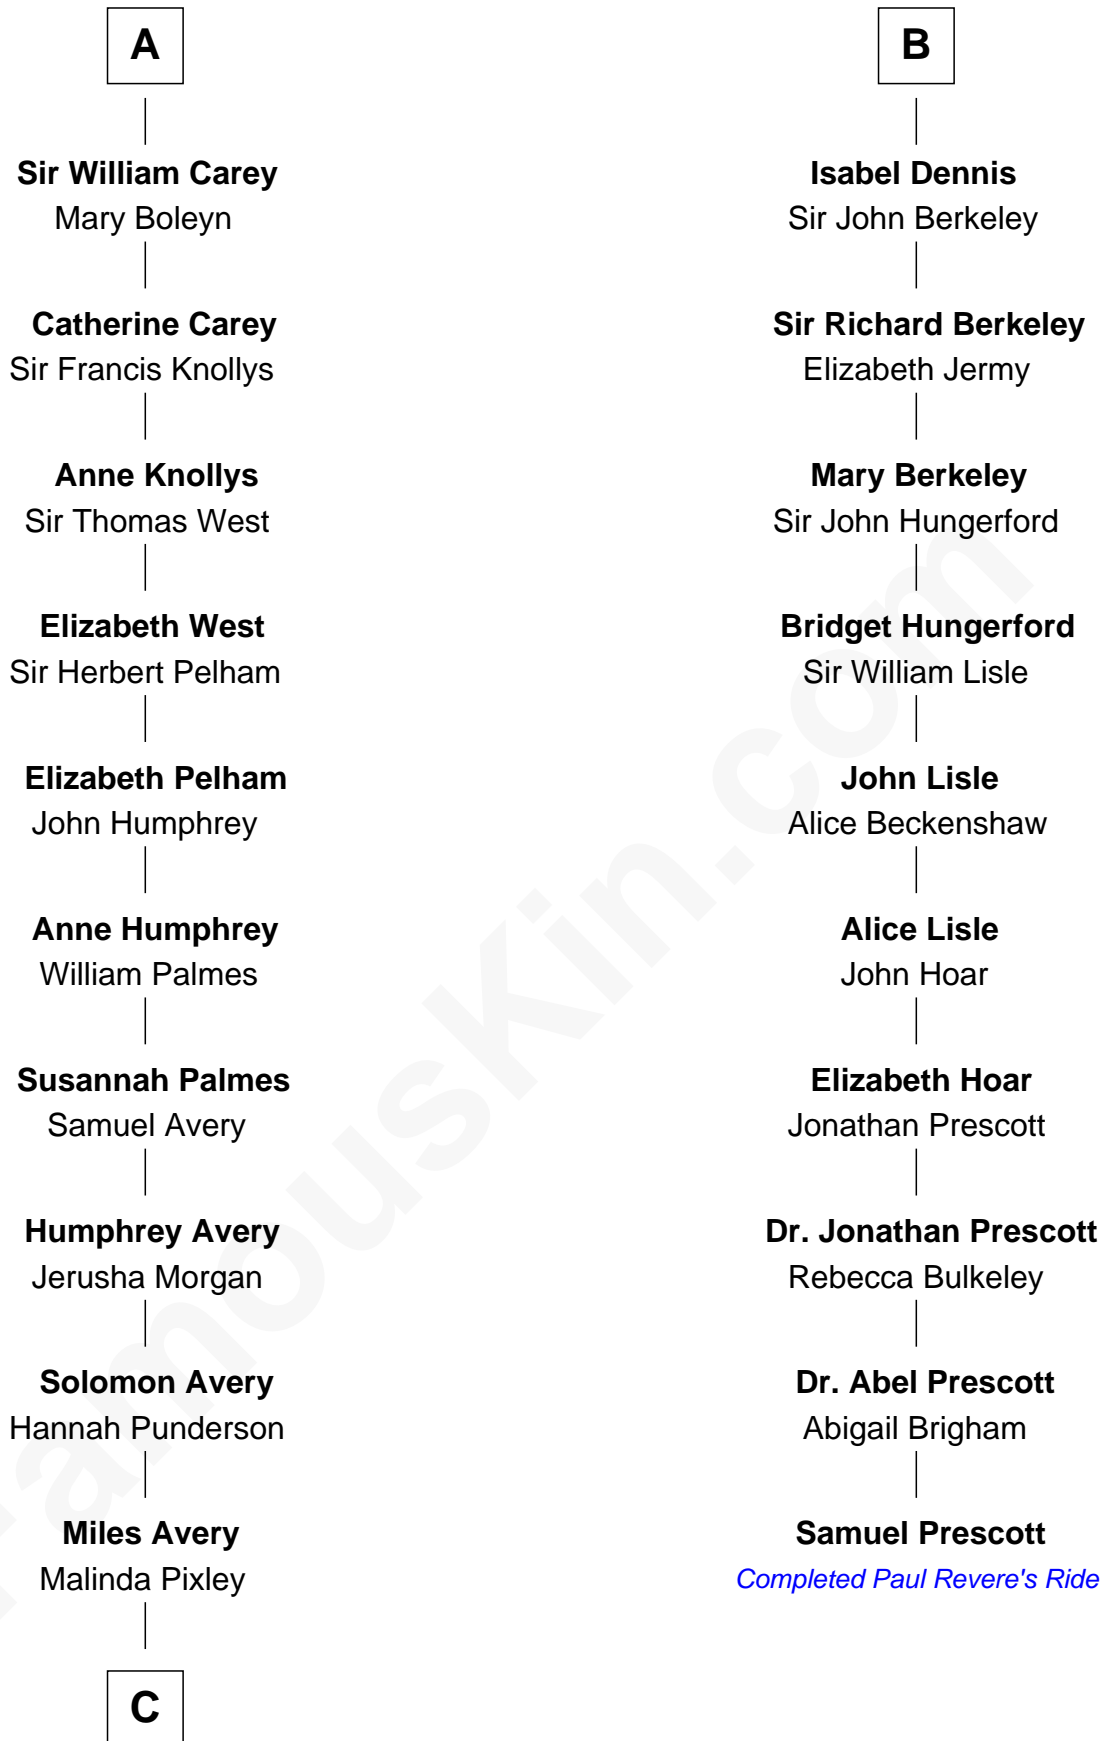

# FamousKin.com Relationship Chart of

**Nelson Rockefeller**

*41st U.S. Vice-President*

16th cousin 5 times removed of

**Samuel Prescott**

*Completed Paul Revere's Midnight Ride*

**Richard Fitzalan**

Alice de Saluzzo

**C**

—  
**Lucy Avery**

Godfrey Lewis Rockefeller

—  
**William Avery Rockefeller**

Eliza Davison

—  
**John Davison Rockefeller**

Laura Celestia Spelman

—  
**John Davison Rockefeller**

Abby Greene Aldrich

—  
**Nelson Rockefeller**

*41st U.S. Vice-President*

FamousKin.com