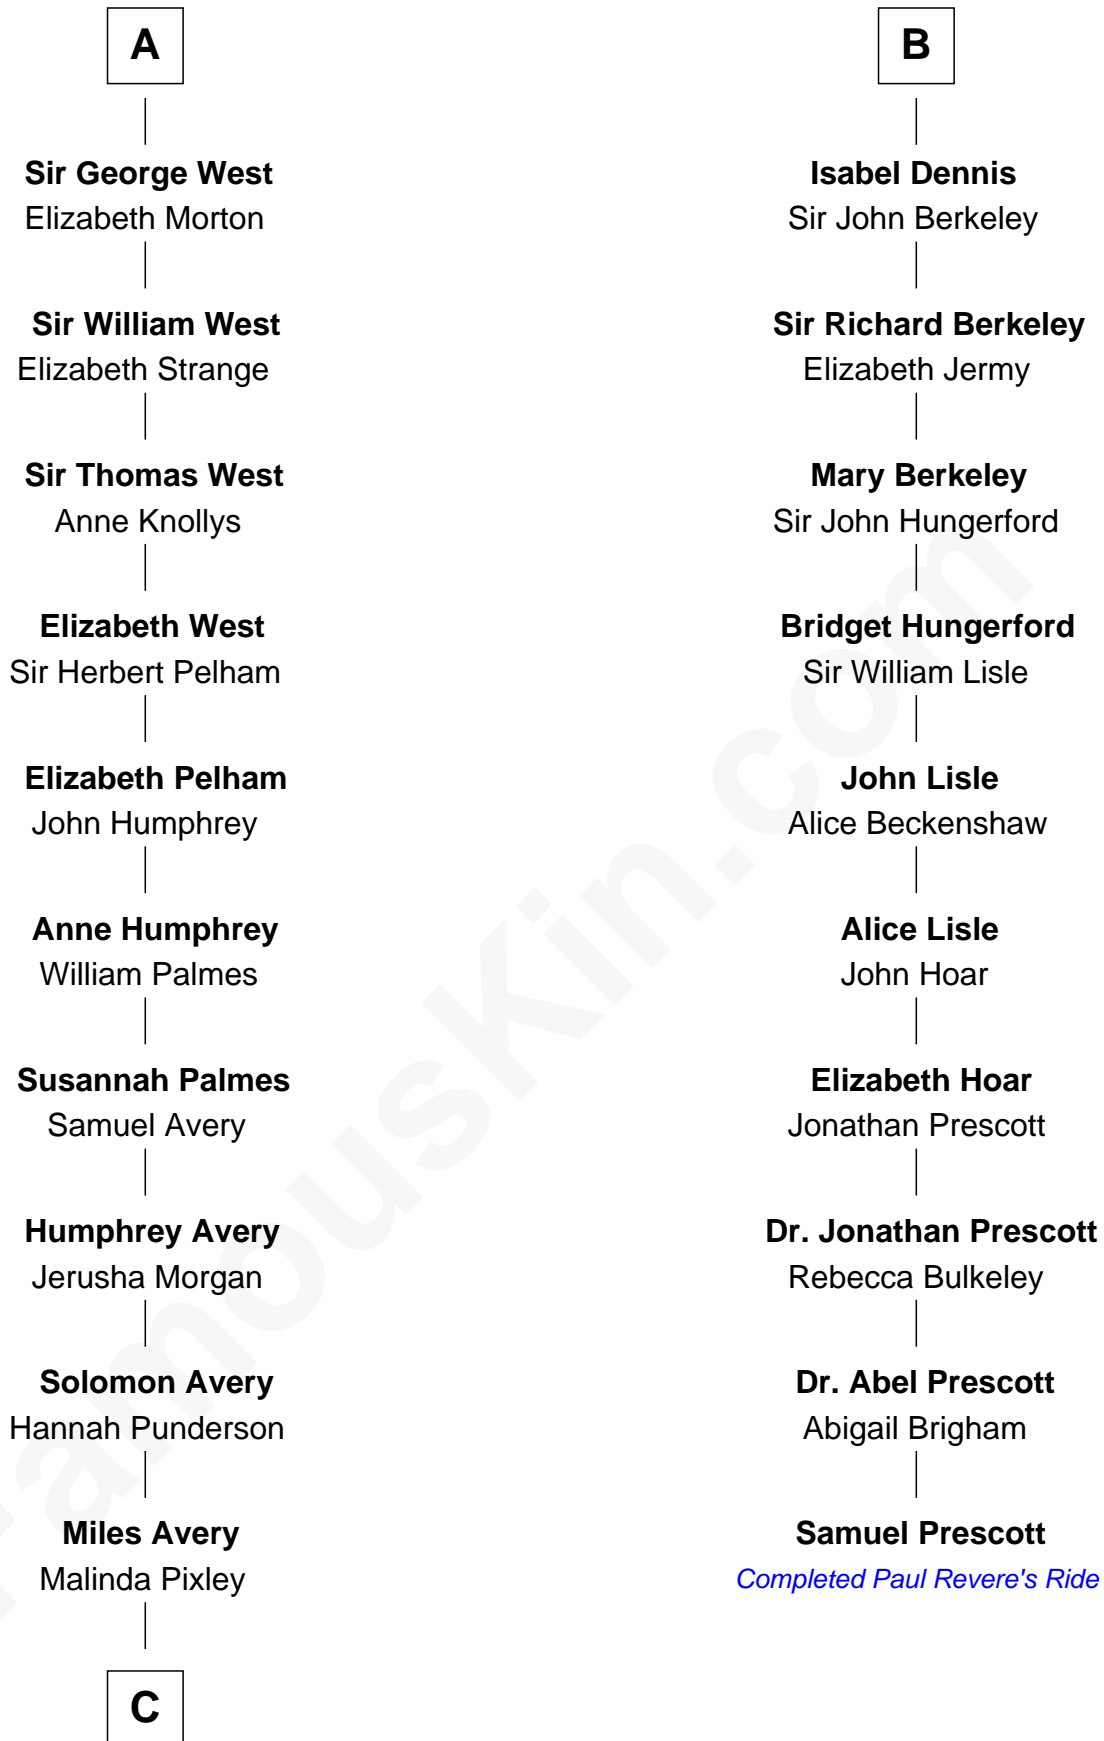

FamousKin.com Relationship Chart of

Nelson Rockefeller
41st U.S. Vice-President

16th cousin 5 times removed of

Samuel Prescott

Completed Paul Revere's Midnight Ride

William de Braiose

C

—
Lucy Avery

Godfrey Lewis Rockefeller

—
William Avery Rockefeller

Eliza Davison

—
John Davison Rockefeller

Laura Celestia Spelman

—
John Davison Rockefeller

Abby Greene Aldrich

—
Nelson Rockefeller

41st U.S. Vice-President

FamousKin.com