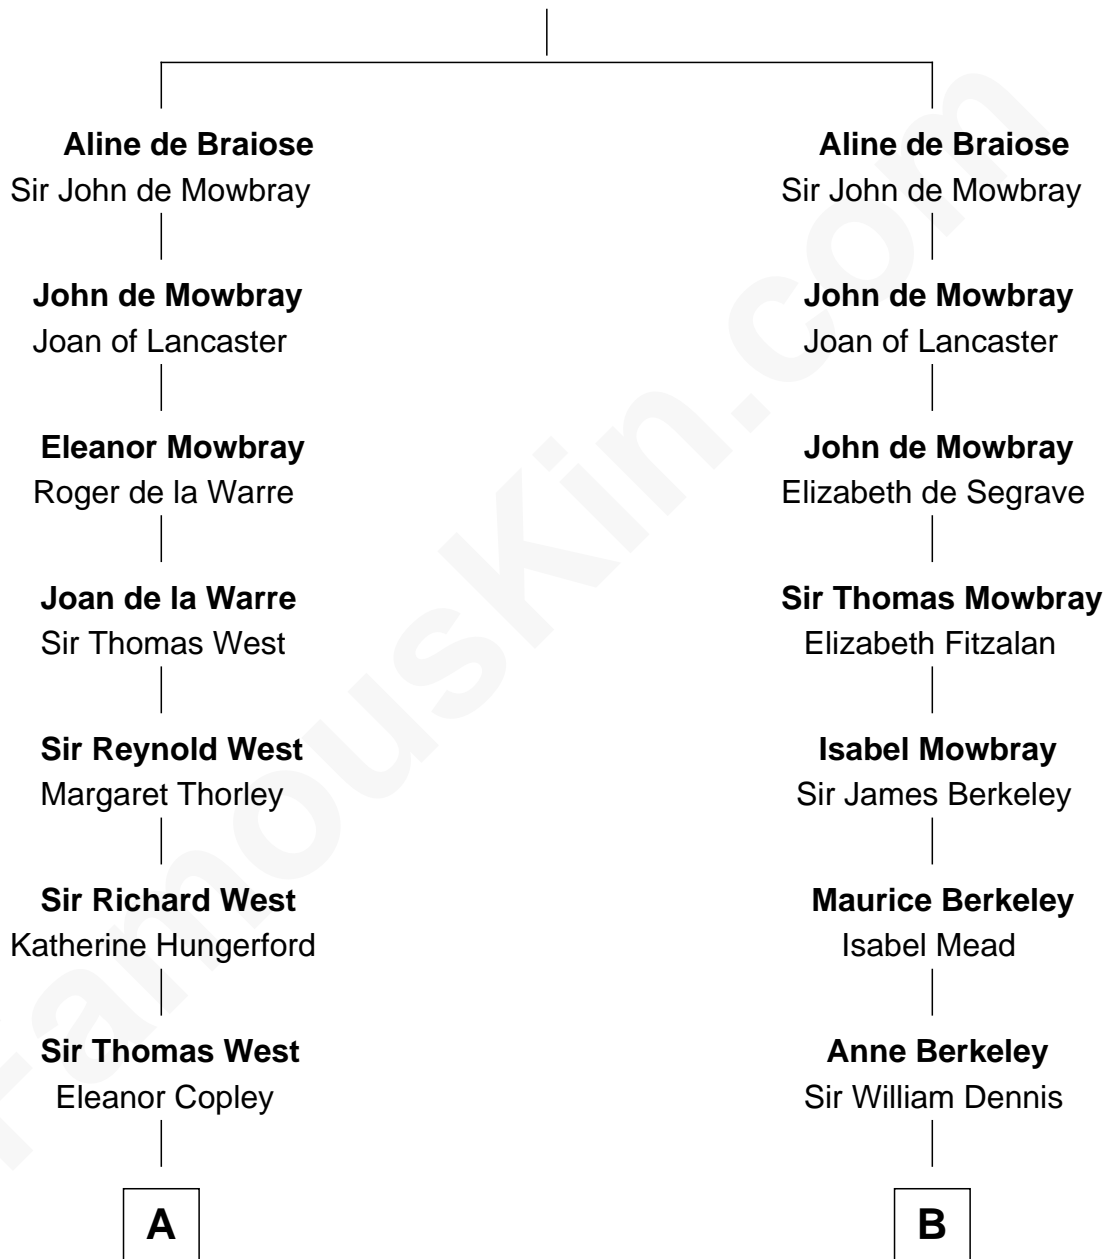

FamousKin.com Relationship Chart of

Nelson Rockefeller
41st U.S. Vice-President

16th cousin 5 times removed of

Samuel Prescott

Completed Paul Revere's Midnight Ride

William de Braiose

C

—
Lucy Avery

Godfrey Lewis Rockefeller

—
William Avery Rockefeller

Eliza Davison

—
John Davison Rockefeller

Laura Celestia Spelman

—
John Davison Rockefeller

Abby Greene Aldrich

—
Nelson Rockefeller

41st U.S. Vice-President

FamousKin.com