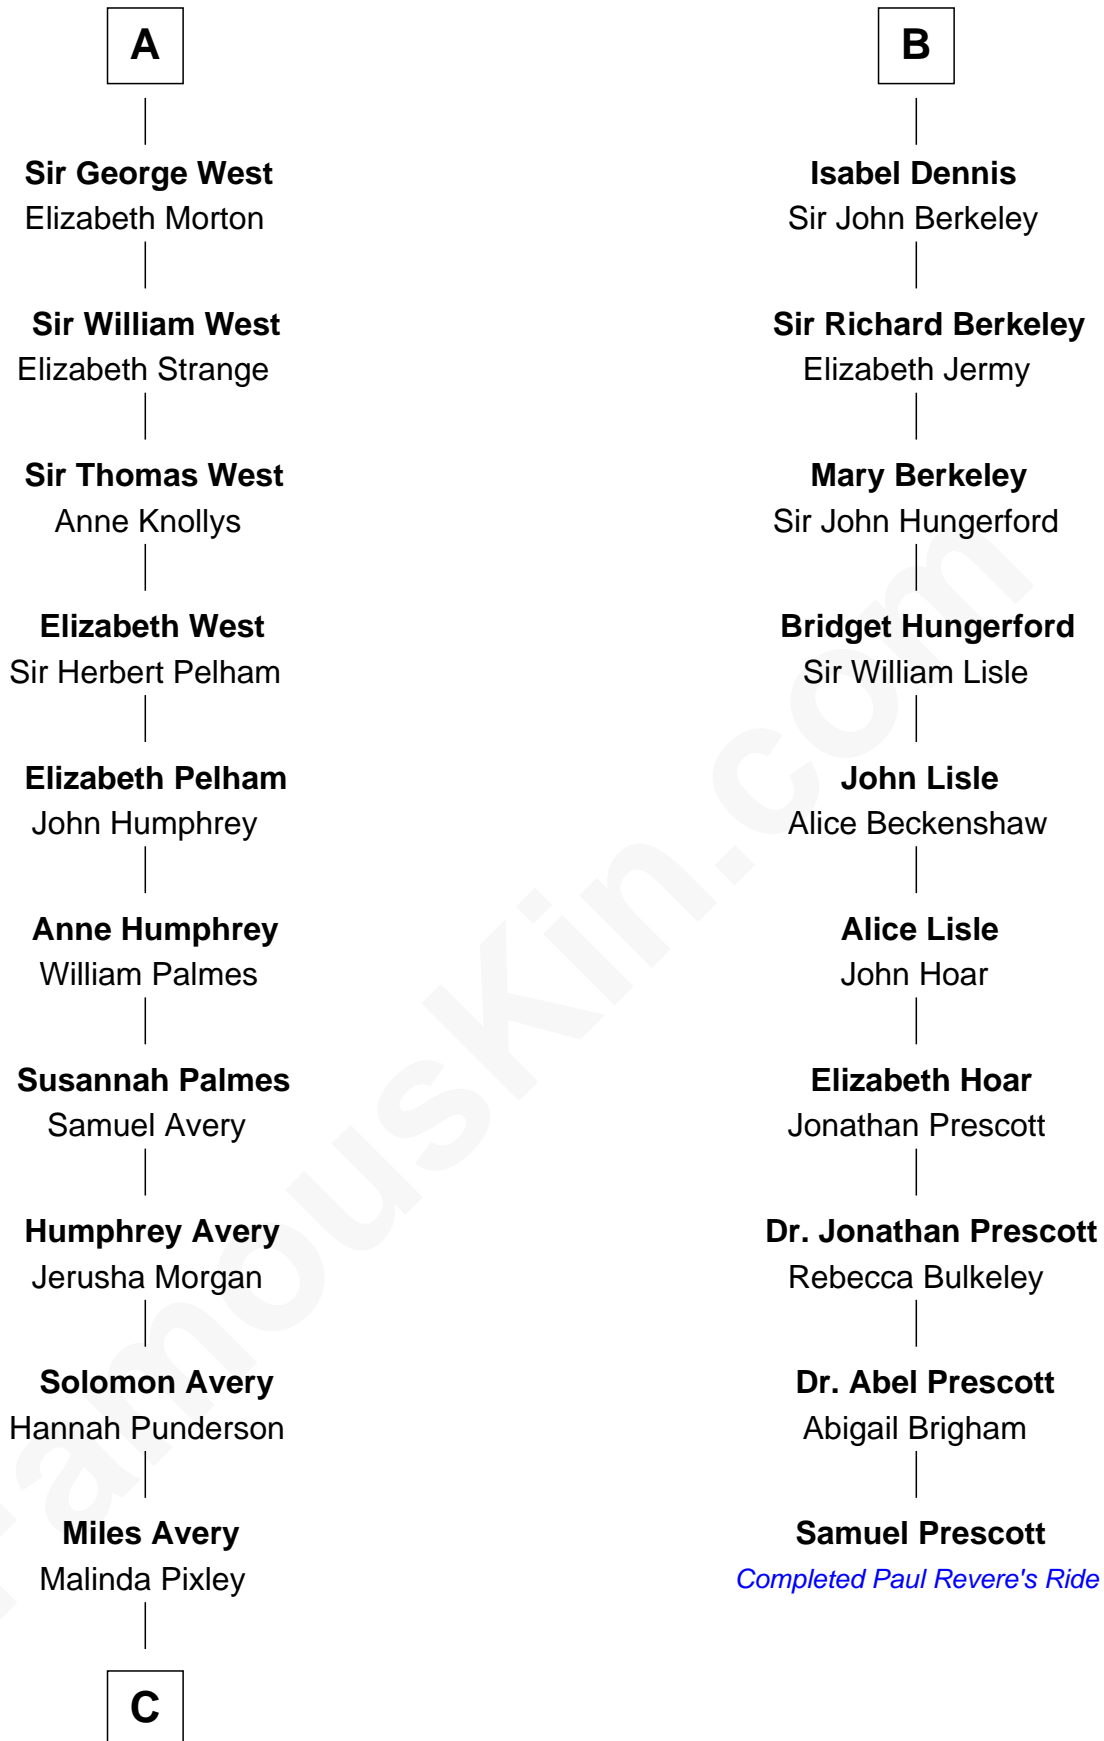

# FamousKin.com Relationship Chart of

**Nelson Rockefeller**

*41st U.S. Vice-President*

16th cousin 5 times removed of

**Samuel Prescott**

*Completed Paul Revere's Midnight Ride*

**C**

—  
**Lucy Avery**

Godfrey Lewis Rockefeller

—  
**William Avery Rockefeller**

Eliza Davison

—  
**John Davison Rockefeller**

Laura Celestia Spelman

—  
**John Davison Rockefeller**

Abby Greene Aldrich

—  
**Nelson Rockefeller**

*41st U.S. Vice-President*

FamousKin.com