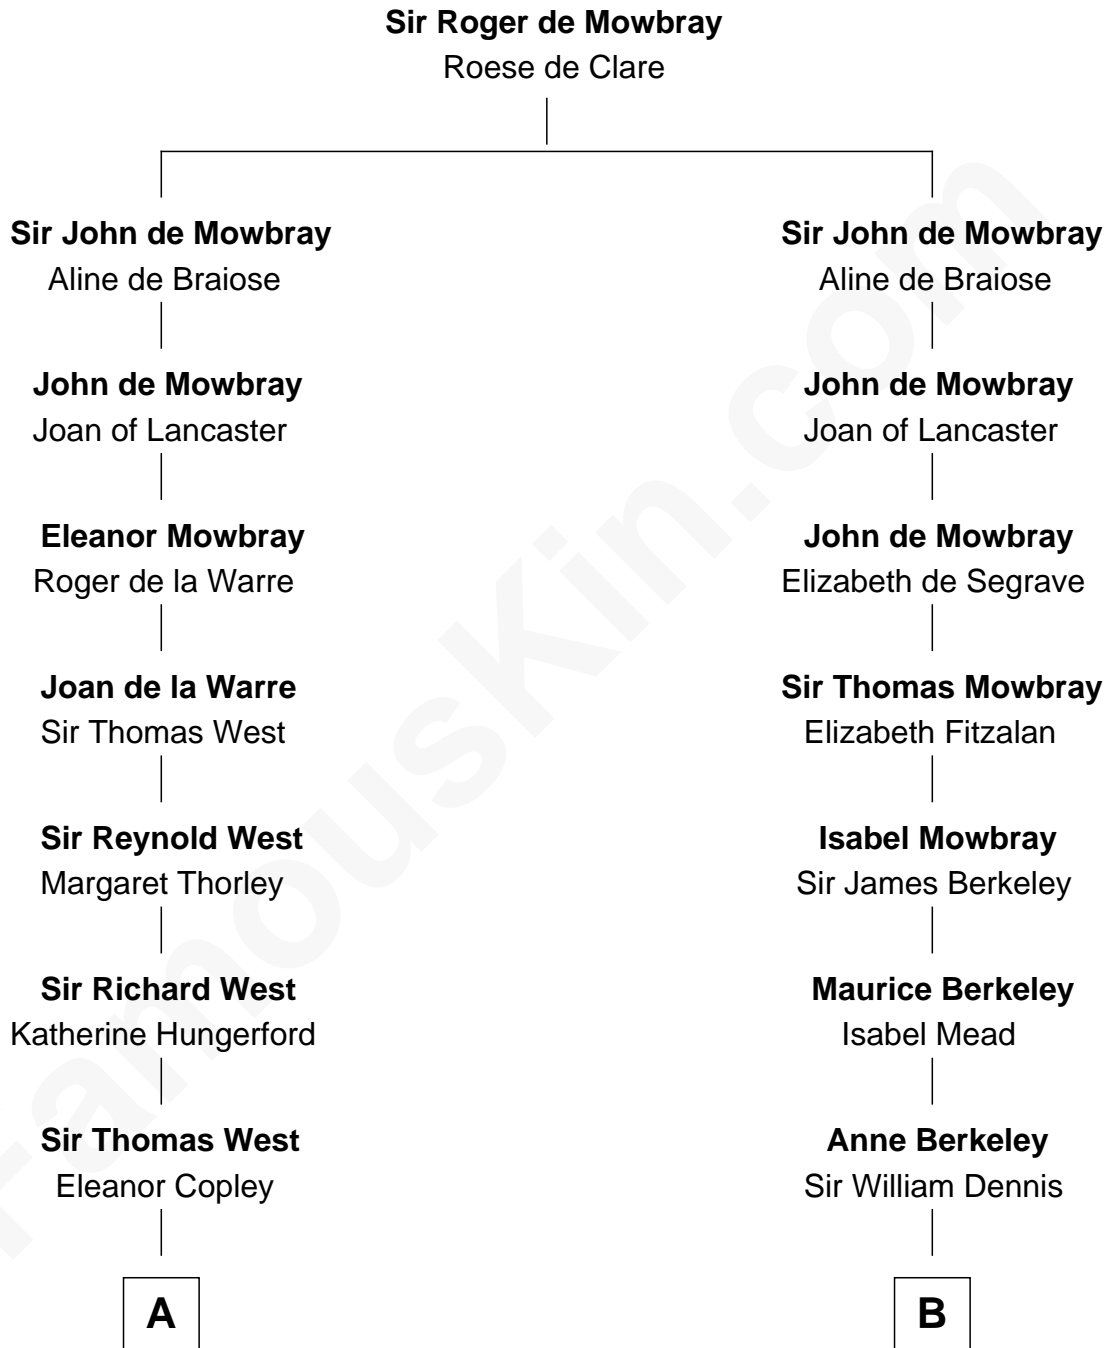

# FamousKin.com Relationship Chart of

**Nelson Rockefeller**

*41st U.S. Vice-President*

16th cousin 5 times removed of

**Samuel Prescott**

*Completed Paul Revere's Midnight Ride*

**C**

—  
**Lucy Avery**

Godfrey Lewis Rockefeller

—  
**William Avery Rockefeller**

Eliza Davison

—  
**John Davison Rockefeller**

Laura Celestia Spelman

—  
**John Davison Rockefeller**

Abby Greene Aldrich

—  
**Nelson Rockefeller**

*41st U.S. Vice-President*

FamousKin.com