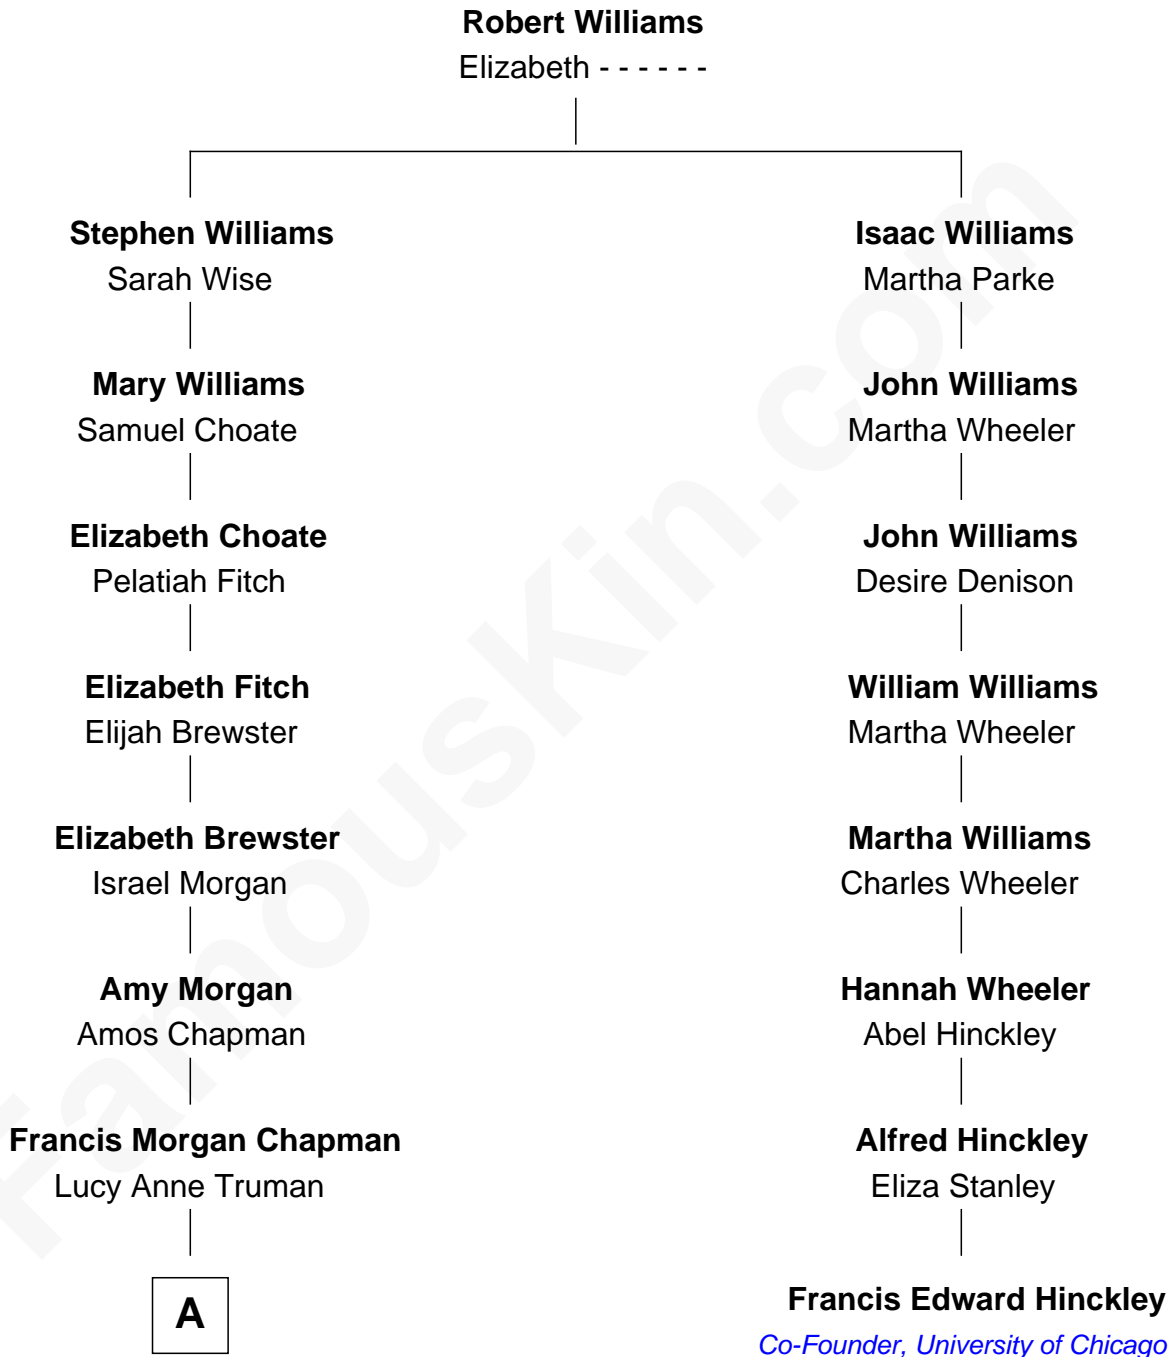

FamousKin.com Relationship Chart of

Nelson Rockefeller
41st U.S. Vice-President

7th cousin 2 times removed of

Francis Edward Hinckley
Co-Founder, University of Chicago

University of Chicago

A

Abby Pearce Truman Chapman

Nelson Wilmarth Aldrich

Abby Greene Aldrich

John Davison Rockefeller

Nelson Rockefeller

41st U.S. Vice-President

FamousKin.com