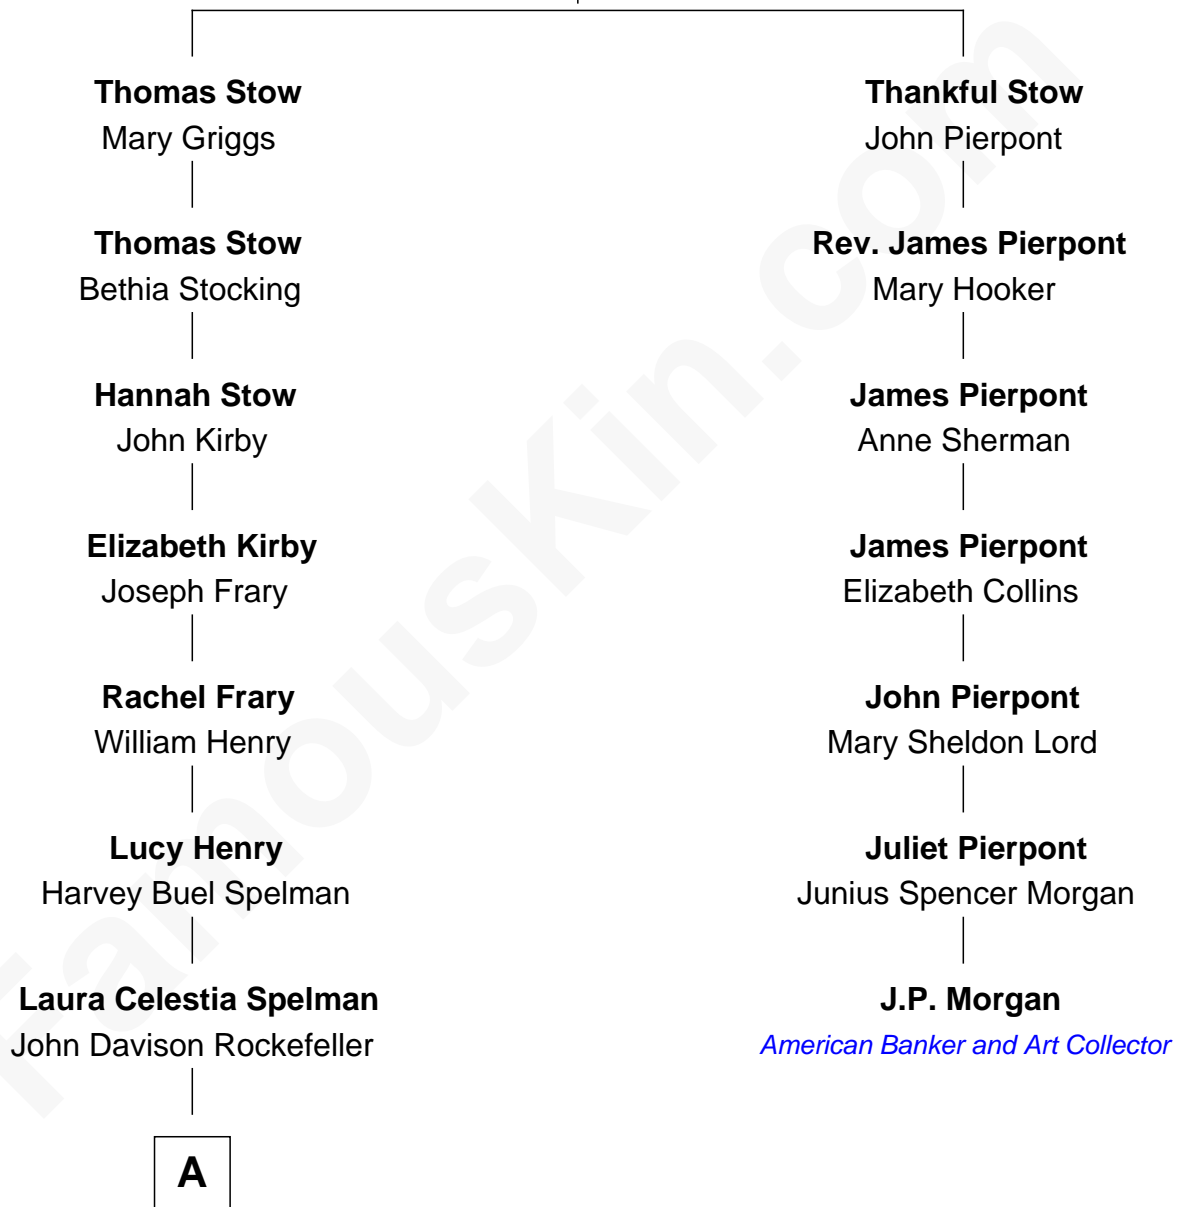

FamousKin.com Relationship Chart of

Nelson Rockefeller

41st U.S. Vice-President

6th cousin 2 times removed of

J.P. Morgan

American Banker and Art Collector

John Stow
Elizabeth Bigg

A

—
John Davison Rockefeller

Abby Greene Aldrich

—
Nelson Rockefeller

41st U.S. Vice-President

FamousKin.com