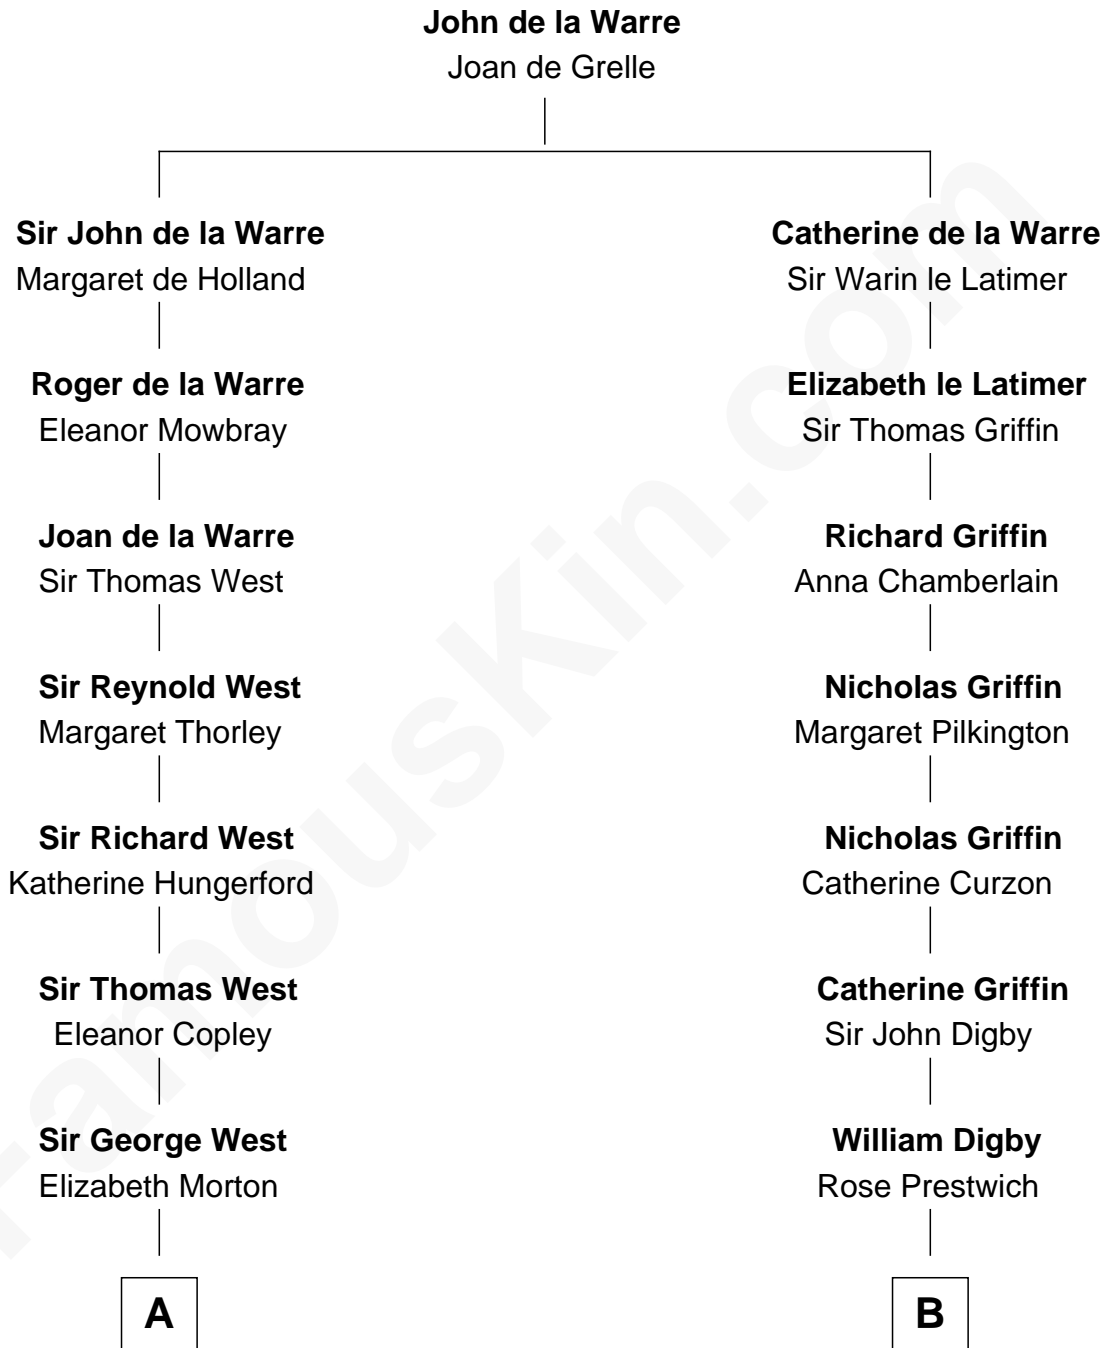

FamousKin.com
Relationship Chart of
Nelson Rockefeller
41st U.S. Vice-President

17th cousin 3 times removed of
J.P. Morgan
American Banker and Art Collector

C

|
William Avery Rockefeller

Eliza Davison

|
John Davison Rockefeller

Laura Celestia Spelman

|
John Davison Rockefeller

Abby Greene Aldrich

|
Nelson Rockefeller

41st U.S. Vice-President

FamousKin.com