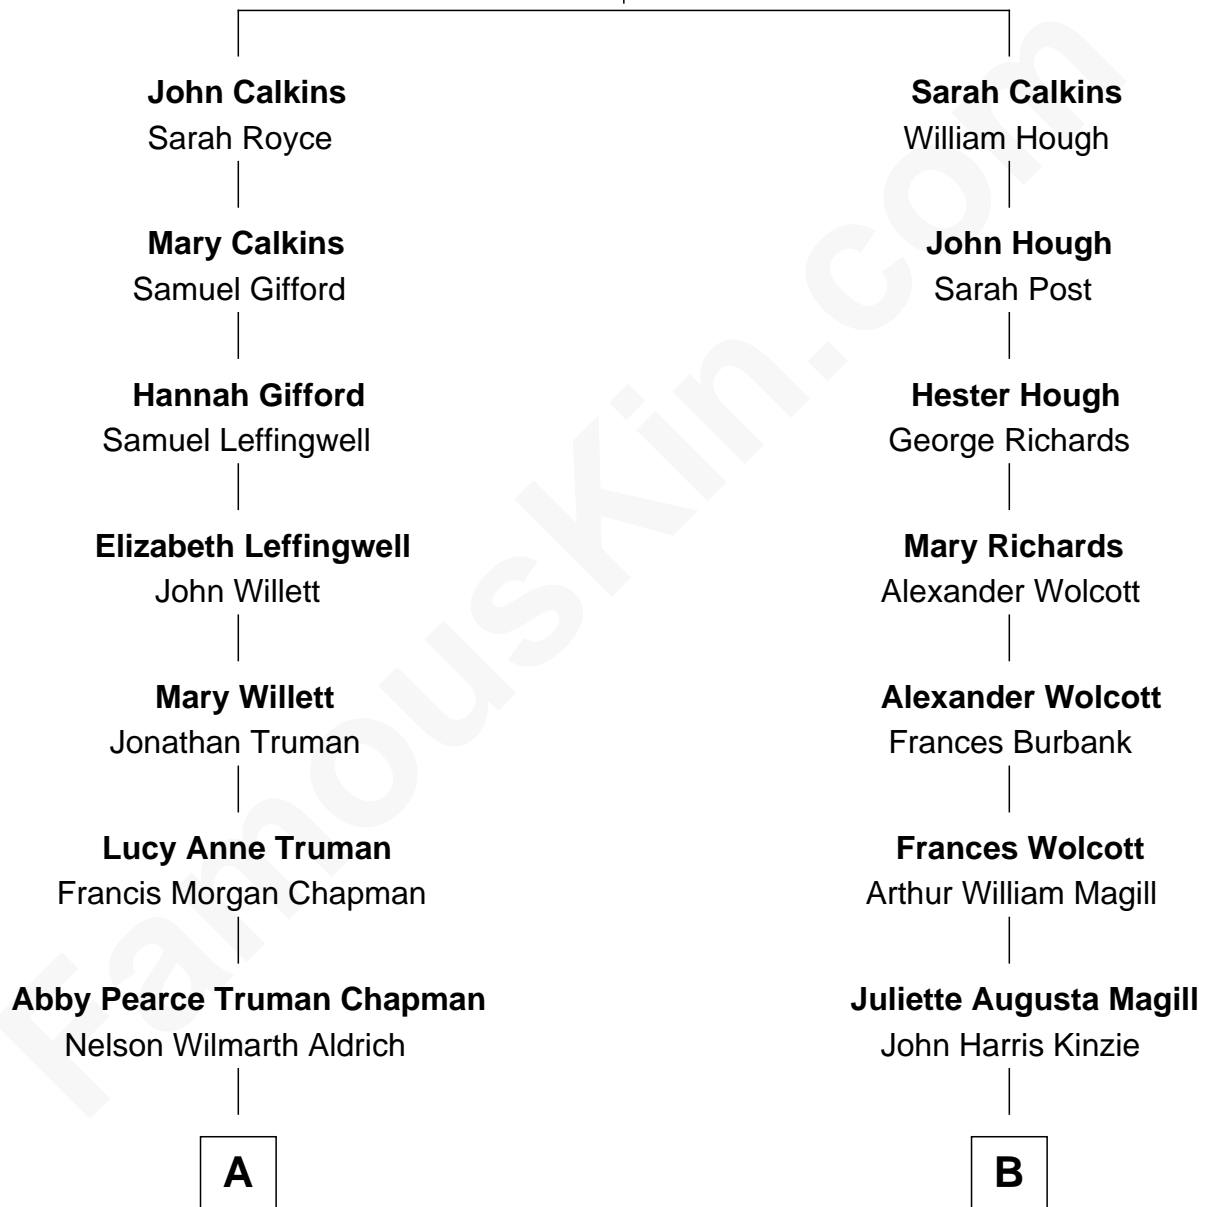

FamousKin.com Relationship Chart of

Nelson Rockefeller

41st U.S. Vice-President

8th cousin of

Juliette Gordon Low

Founder of the Girl Scouts

Hugh Calkins

Anne - - - - -

A

Abby Greene Aldrich
John Davison Rockefeller

Nelson Rockefeller
41st U.S. Vice-President

B

Eleanor Lytle Kinzie
William Washington Gordon

Juliette Gordon Low
Founder of the Girl Scouts

FamousKin.com