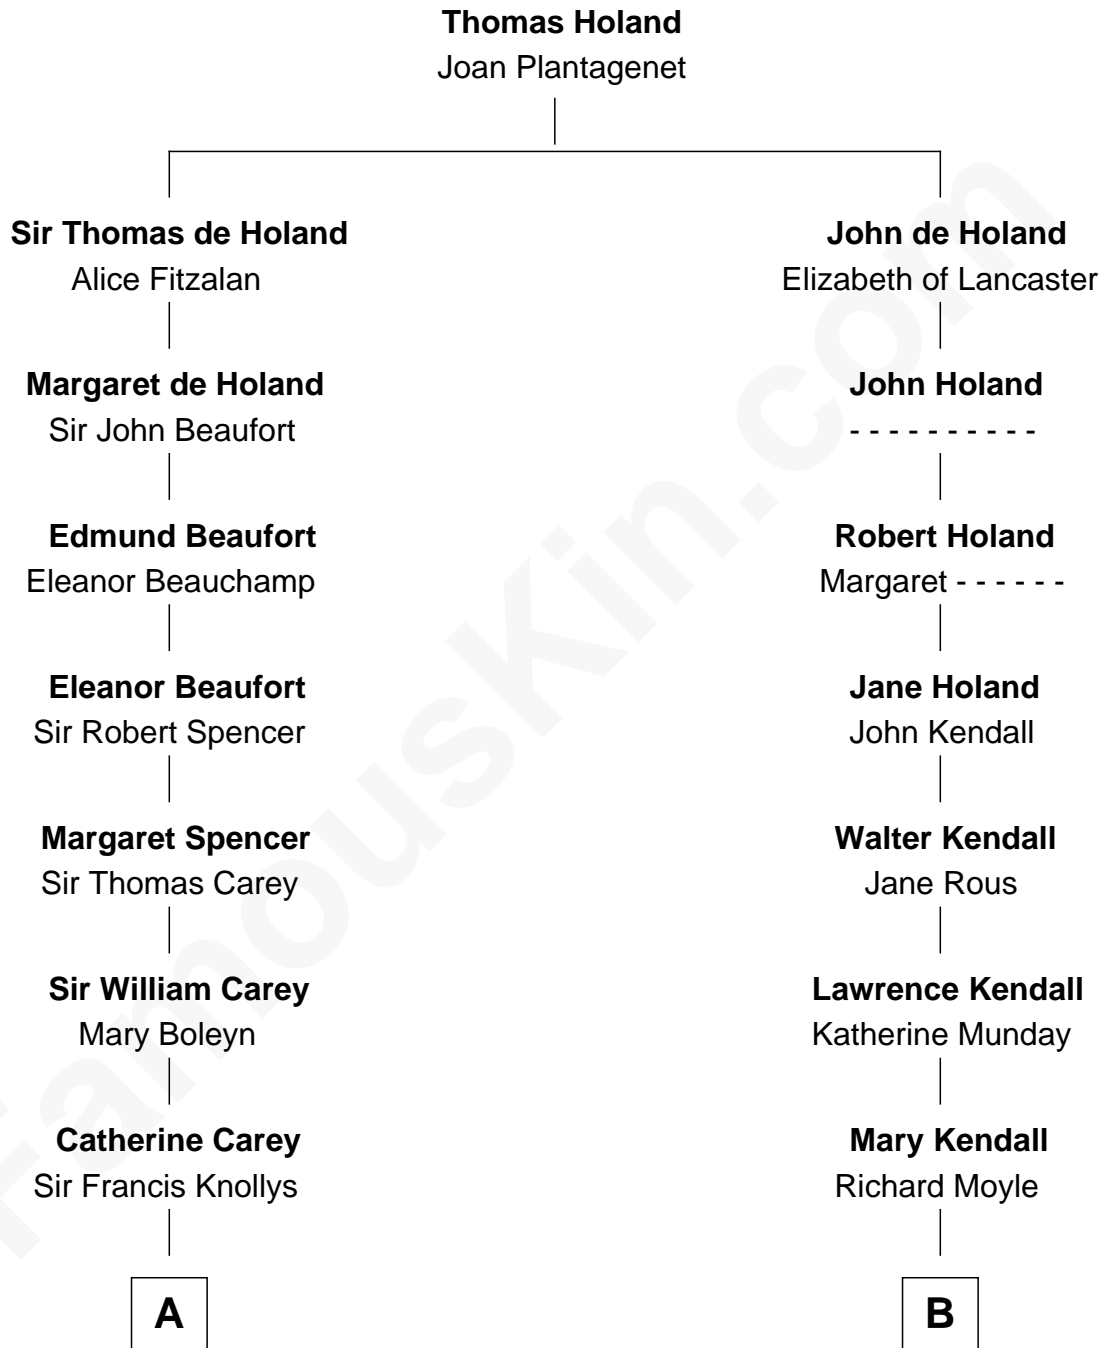

FamousKin.com Relationship Chart of

Nelson Rockefeller

41st U.S. Vice-President

17th cousin 2 times removed of

Juliette Gordon Low

Founder of the Girl Scouts

A

Anne Knollys
Sir Thomas West

Elizabeth West
Sir Herbert Pelham

Elizabeth Pelham
John Humphrey

Anne Humphrey
William Palmes

Susannah Palmes
Samuel Avery

Humphrey Avery
Jerusha Morgan

Solomon Avery
Hannah Punderson

Miles Avery
Malinda Pixley

Lucy Avery
Godfrey Lewis Rockefeller

William Avery Rockefeller
Eliza Davison

C

B

Loveday Moyle
Henry Ashe

Prudence Ashe
Oliver Mainwaring

Oliver Mainwaring
Hannah Raymond

Love Mainwaring
John Richards