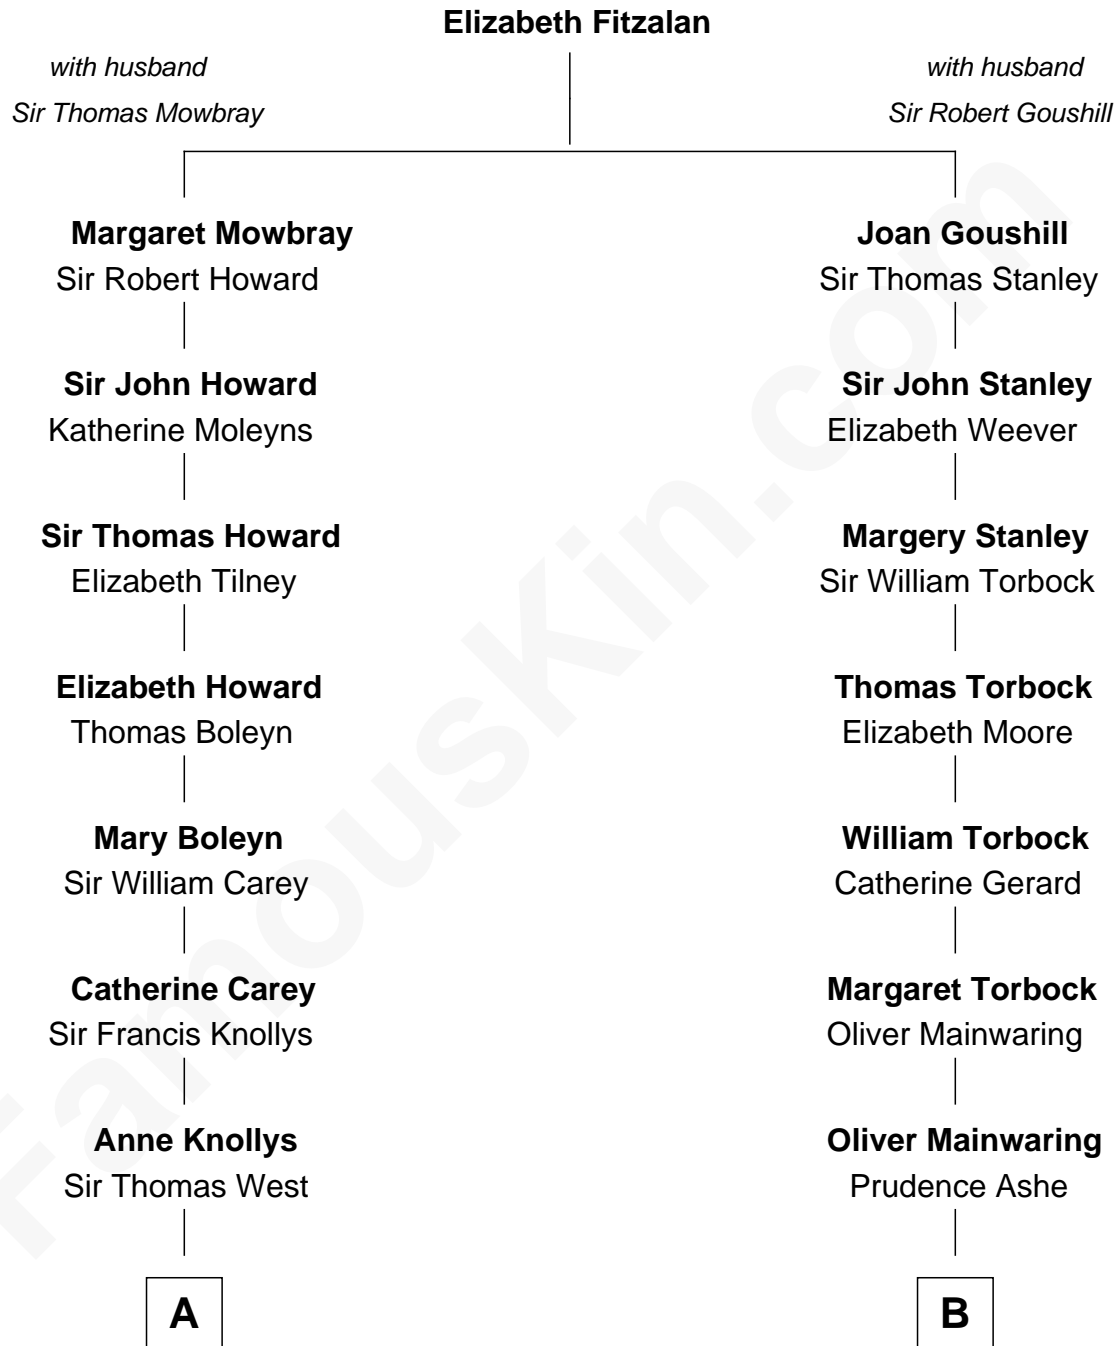

# FamousKin.com Relationship Chart of

**Nelson Rockefeller**

*41st U.S. Vice-President*

15th cousin 3 times removed of

**Juliette Gordon Low**

*Founder of the Girl Scouts*

C

John Davison Rockefeller

Abby Greene Aldrich

Nelson Rockefeller

*41st U.S. Vice-President*

FamousKin.com