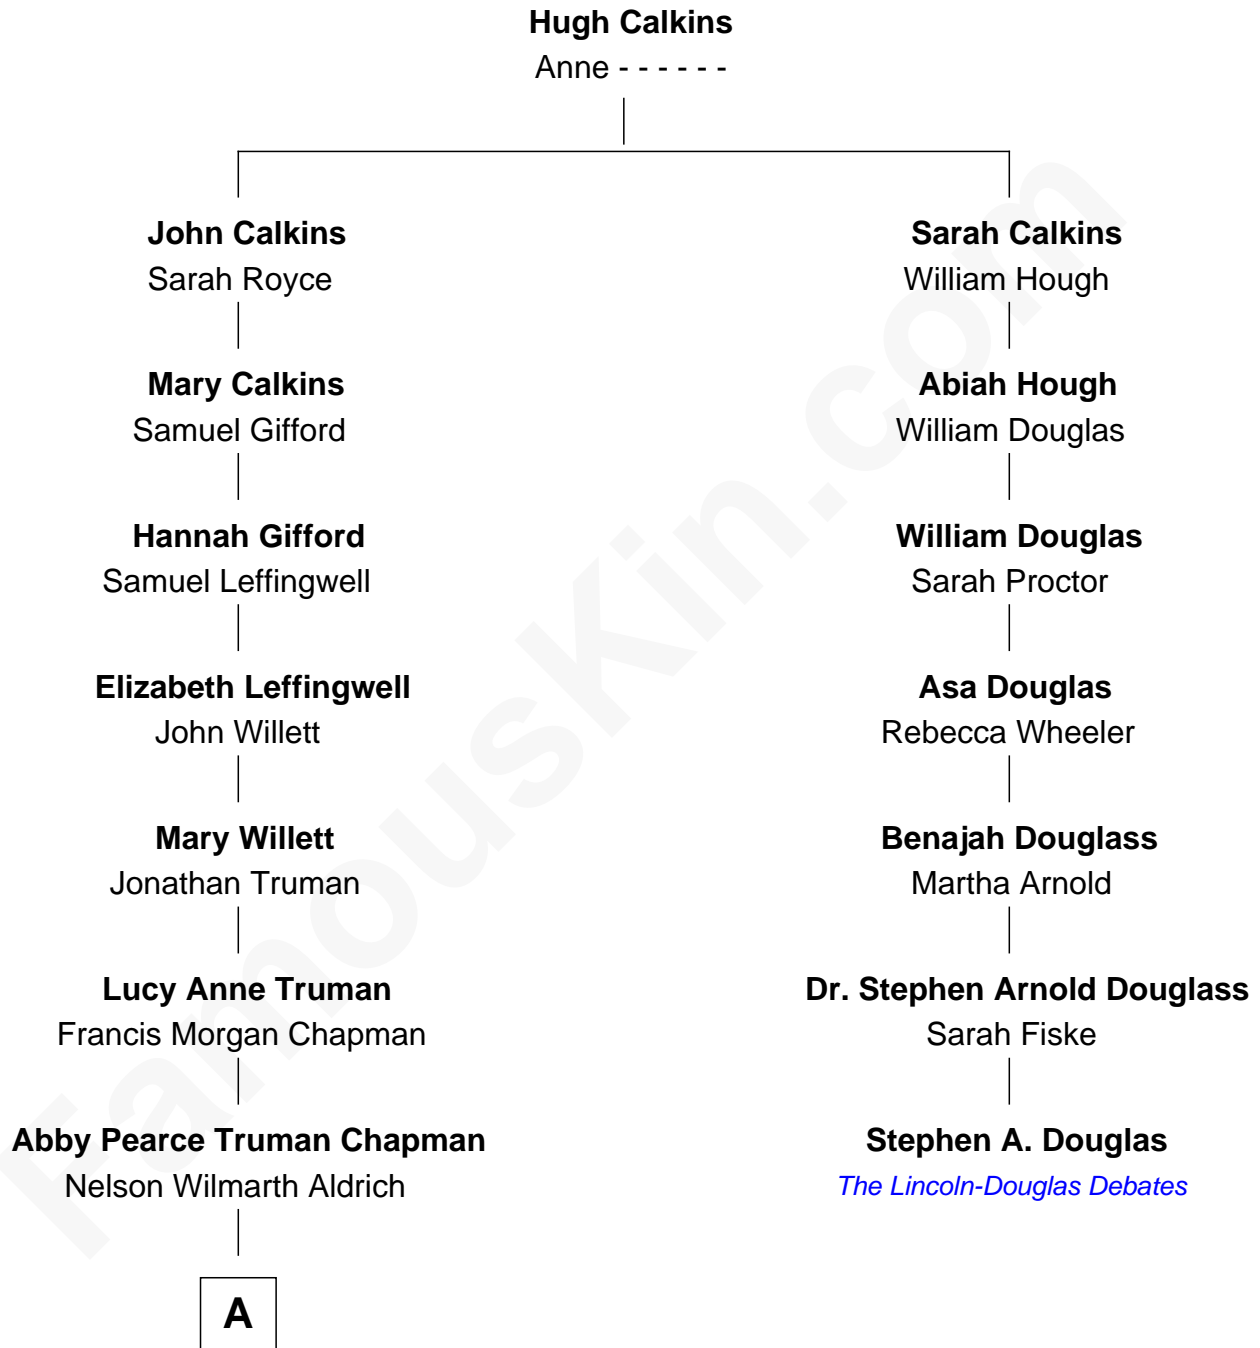

# FamousKin.com Relationship Chart of

**Nelson Rockefeller**

41st U.S. Vice-President

6th cousin 2 times removed of

**Stephen A. Douglas**

*Participated in Lincoln-Douglas Debates*

A

Abby Greene Aldrich  
John Davison Rockefeller

Nelson Rockefeller  
*41st U.S. Vice-President*

FamousKin.com