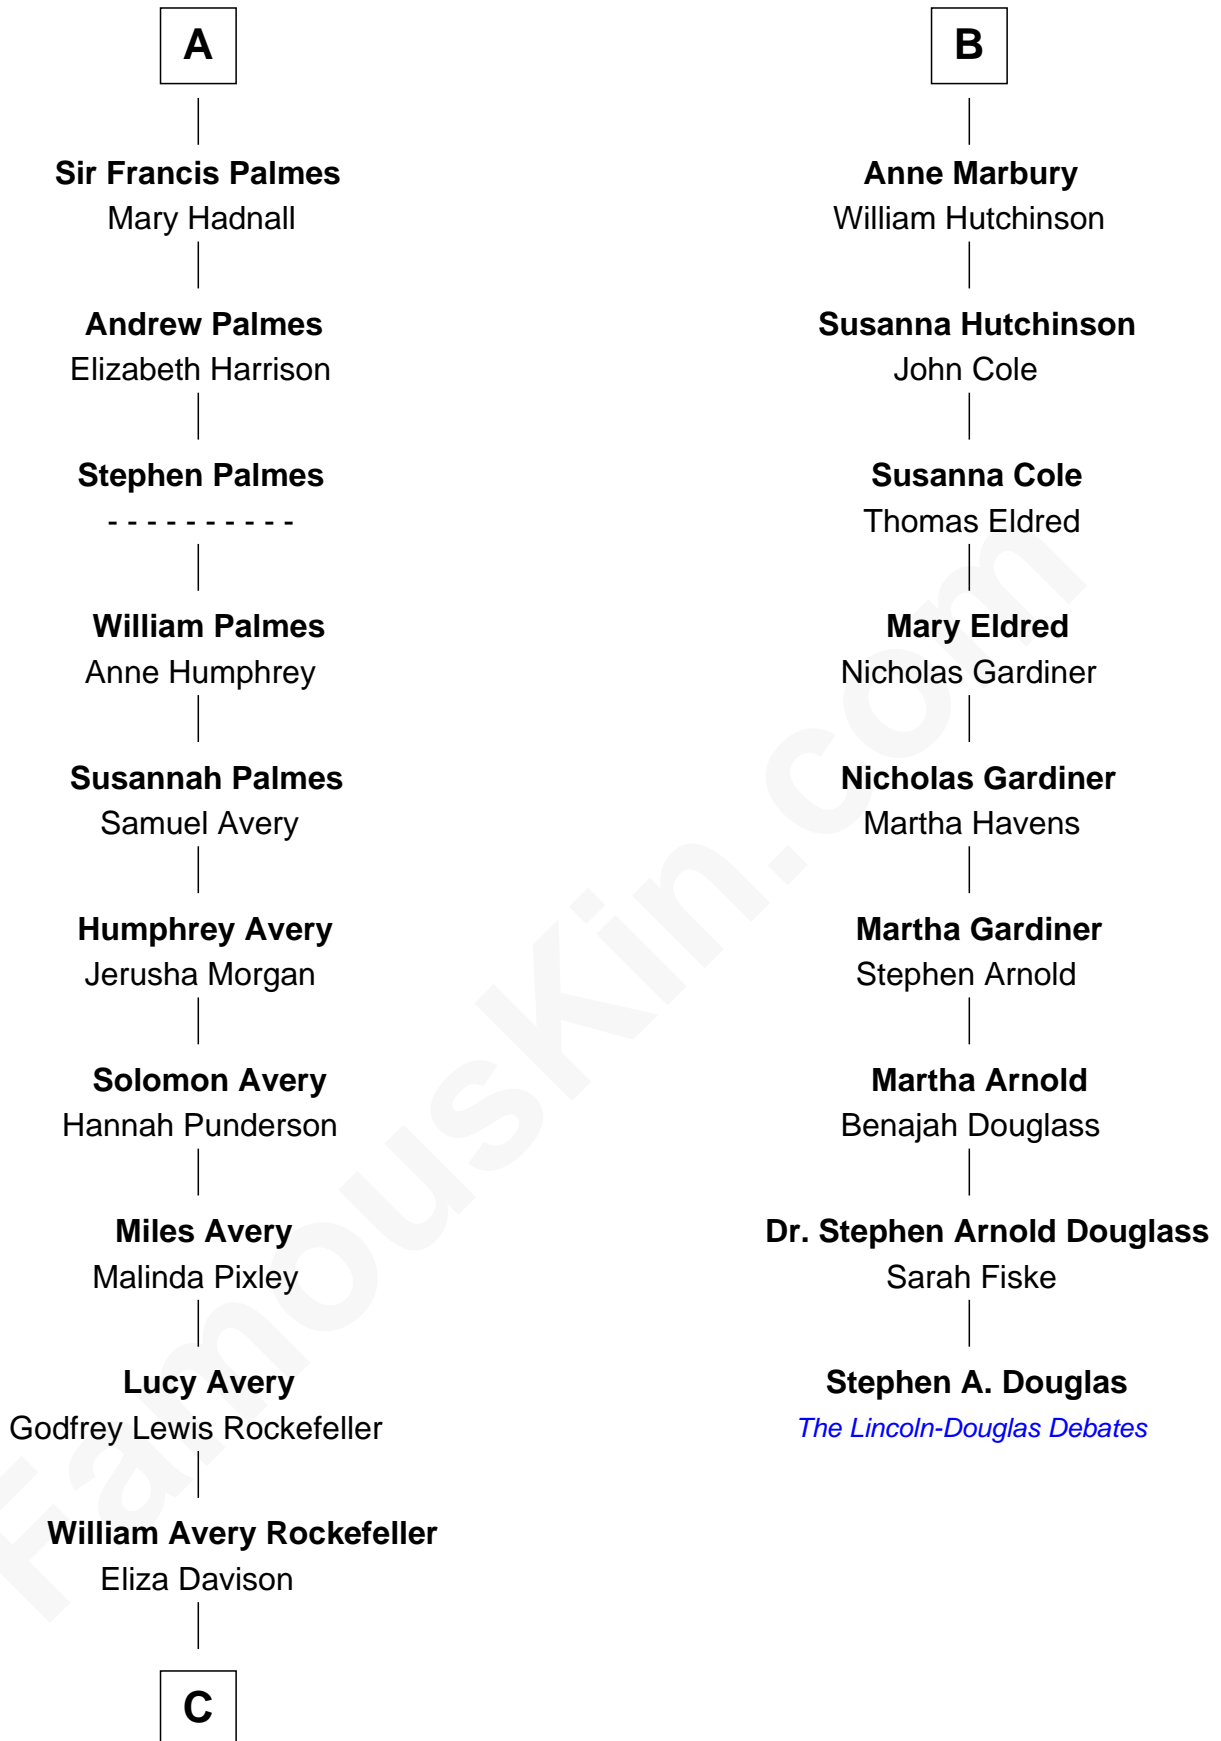

FamousKin.com Relationship Chart of

Nelson Rockefeller

41st U.S. Vice-President

15th cousin 4 times removed of

Stephen A. Douglas

Participated in Lincoln-Douglas Debates

C

John Davison Rockefeller

Laura Celestia Spelman

John Davison Rockefeller

Abby Greene Aldrich

Nelson Rockefeller

41st U.S. Vice-President

FamousKin.com