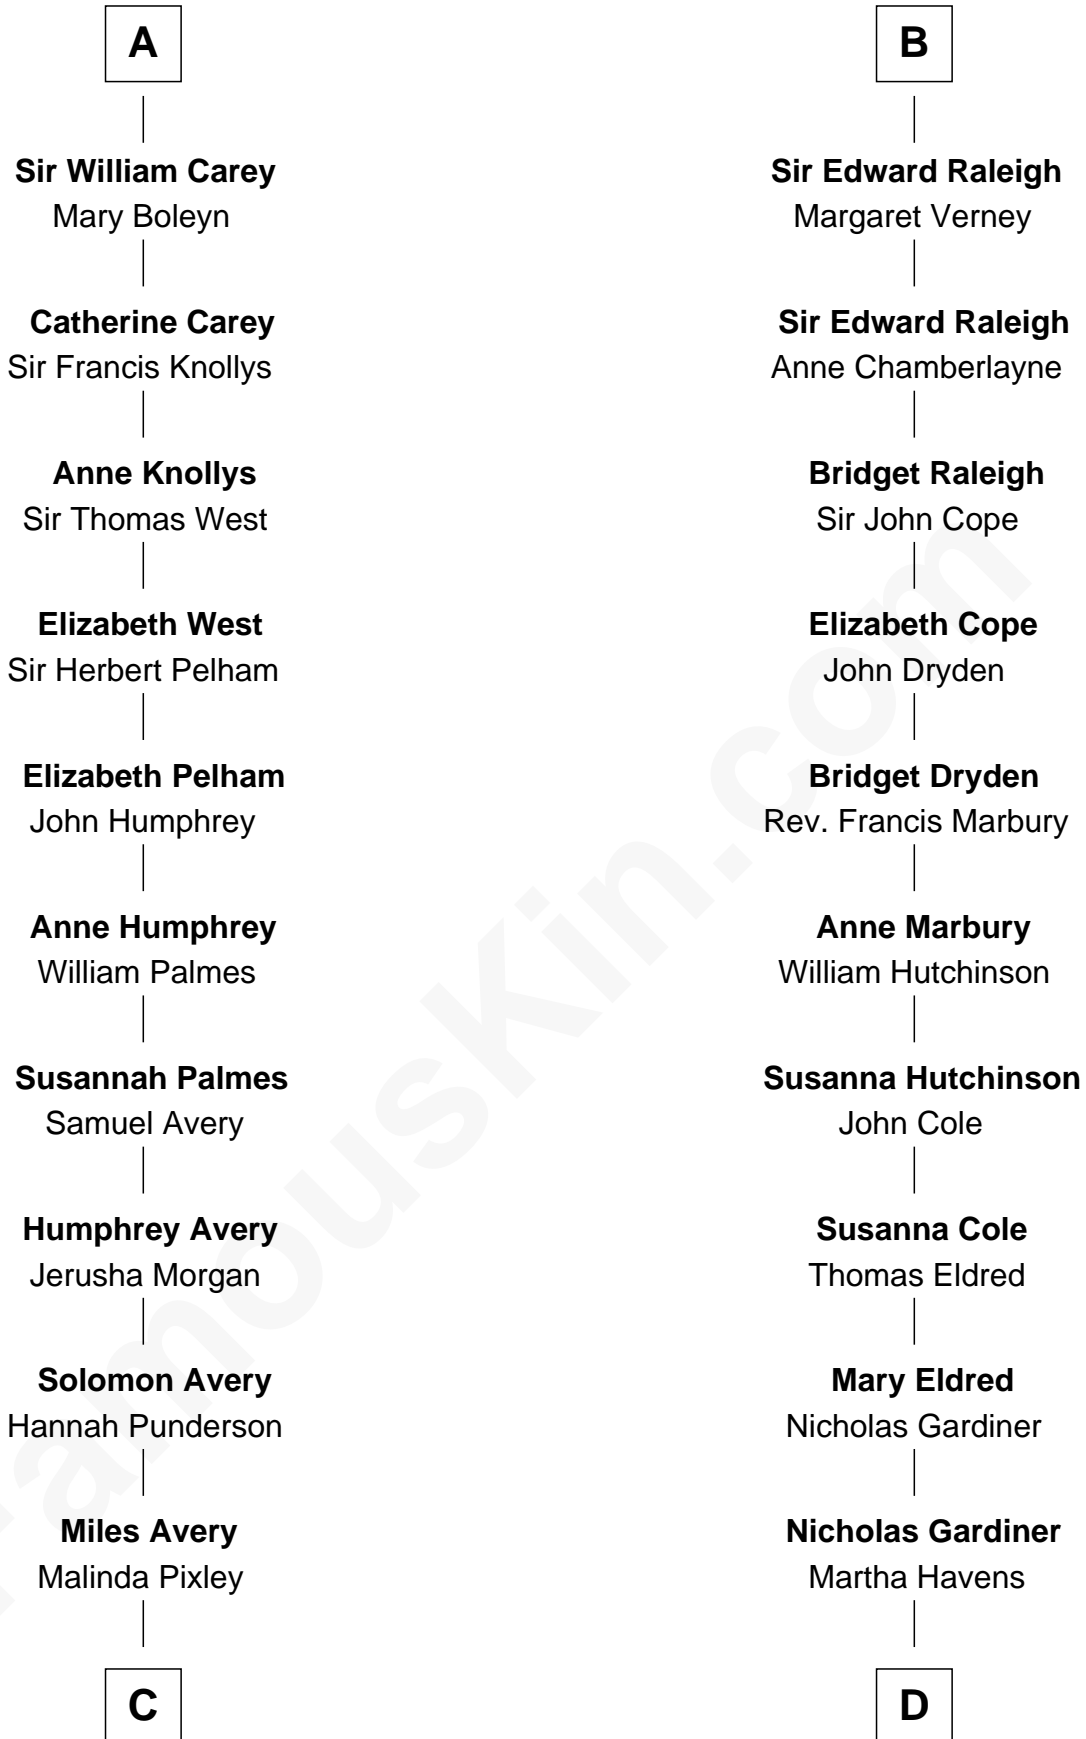

# FamousKin.com Relationship Chart of

**Nelson Rockefeller**  
41st U.S. Vice-President

20th cousin 1 time removed of

**Stephen A. Douglas**

*Participated in Lincoln-Douglas Debates*

**C**

**Lucy Avery**  
Godfrey Lewis Rockefeller

**William Avery Rockefeller**  
Eliza Davison

**John Davison Rockefeller**  
Laura Celestia Spelman

**John Davison Rockefeller**  
Abby Greene Aldrich

**Nelson Rockefeller**  
*41st U.S. Vice-President*

**D**

**Martha Gardiner**  
Stephen Arnold

**Martha Arnold**  
Benajah Douglass

**Dr. Stephen Arnold Douglass**  
Sarah Fiske

**Stephen A. Douglas**  
*The Lincoln-Douglas Debates*