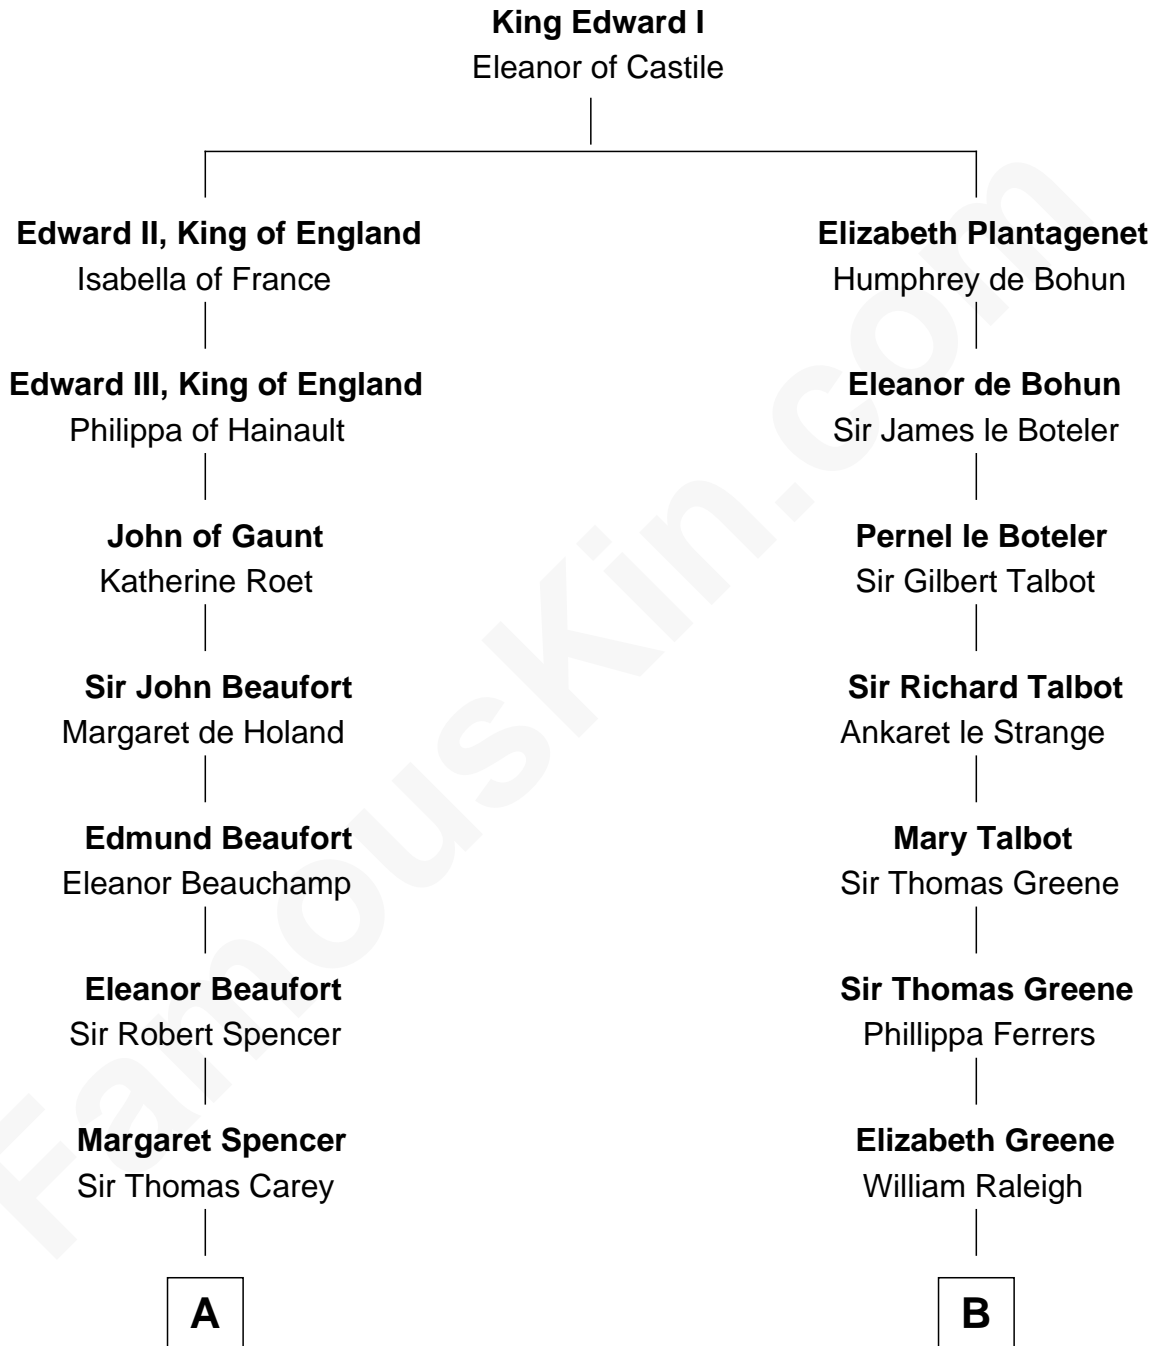

# FamousKin.com Relationship Chart of

**Nelson Rockefeller**  
41st U.S. Vice-President

20th cousin 1 time removed of

**Stephen A. Douglas**

*Participated in Lincoln-Douglas Debates*

**C**

**Lucy Avery**  
Godfrey Lewis Rockefeller

**William Avery Rockefeller**  
Eliza Davison

**John Davison Rockefeller**  
Laura Celestia Spelman

**John Davison Rockefeller**  
Abby Greene Aldrich

**Nelson Rockefeller**  
*41st U.S. Vice-President*

**D**