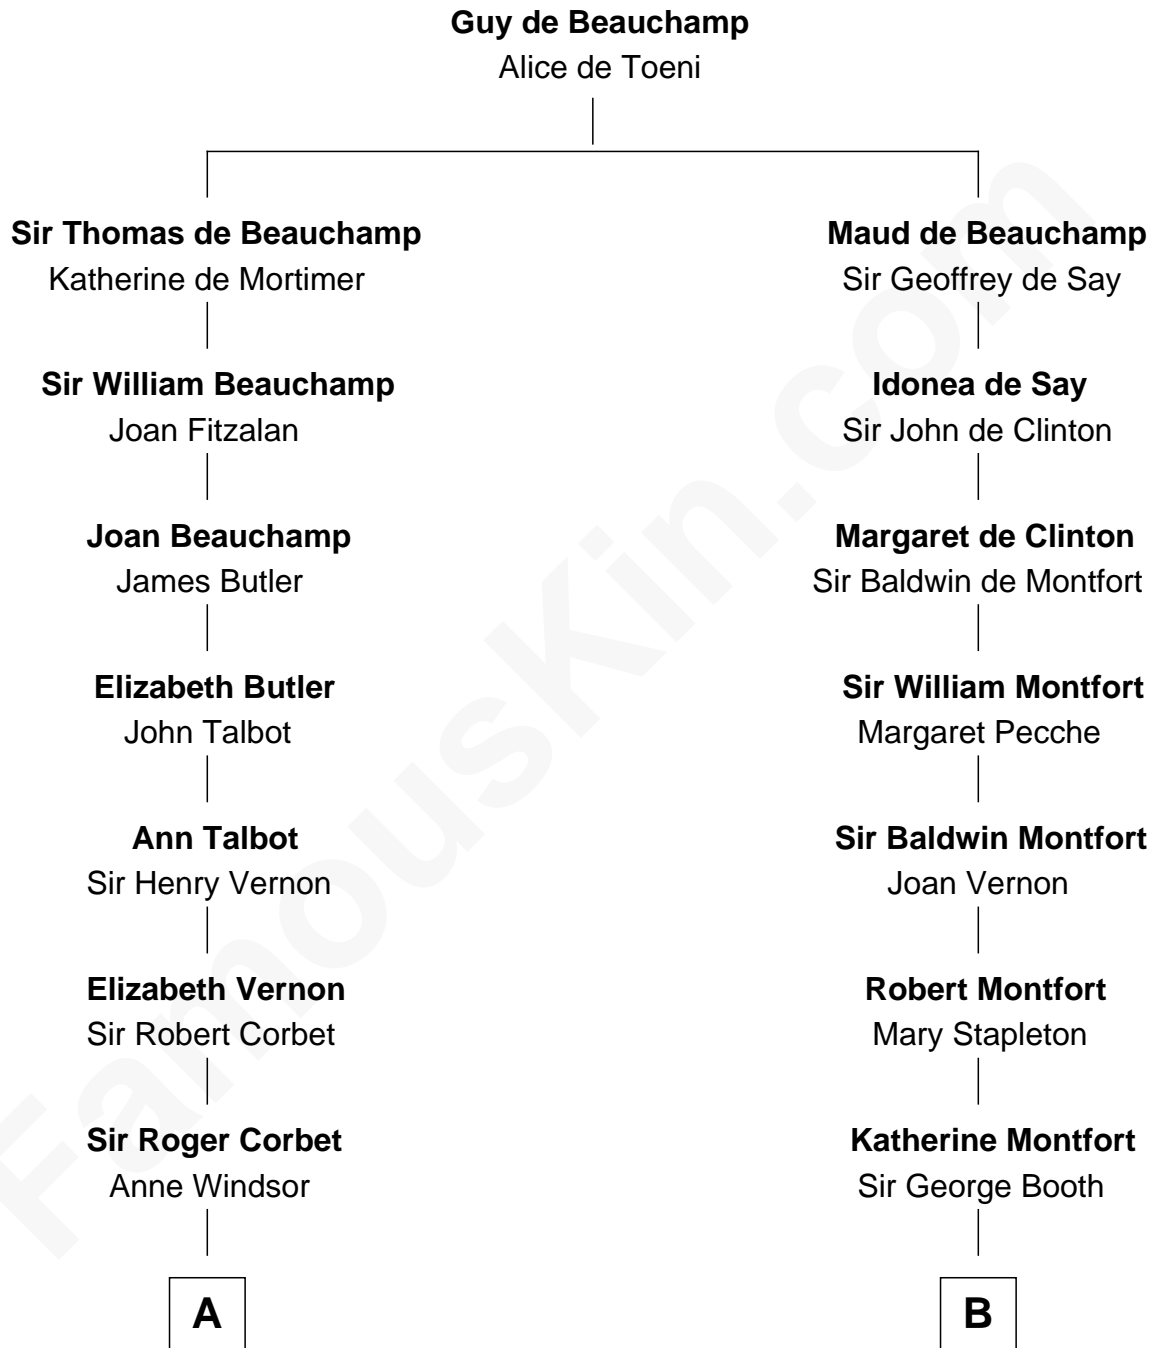

# FamousKin.com Relationship Chart of

**Nelson Rockefeller**  
41st U.S. Vice-President

18th cousin 2 times removed of

**Stephen A. Douglas**

*Participated in Lincoln-Douglas Debates*

**C**

**William Avery Rockefeller**

Eliza Davison

**John Davison Rockefeller**

Laura Celestia Spelman

**John Davison Rockefeller**

Abby Greene Aldrich

**Nelson Rockefeller**

*41st U.S. Vice-President*

**D**