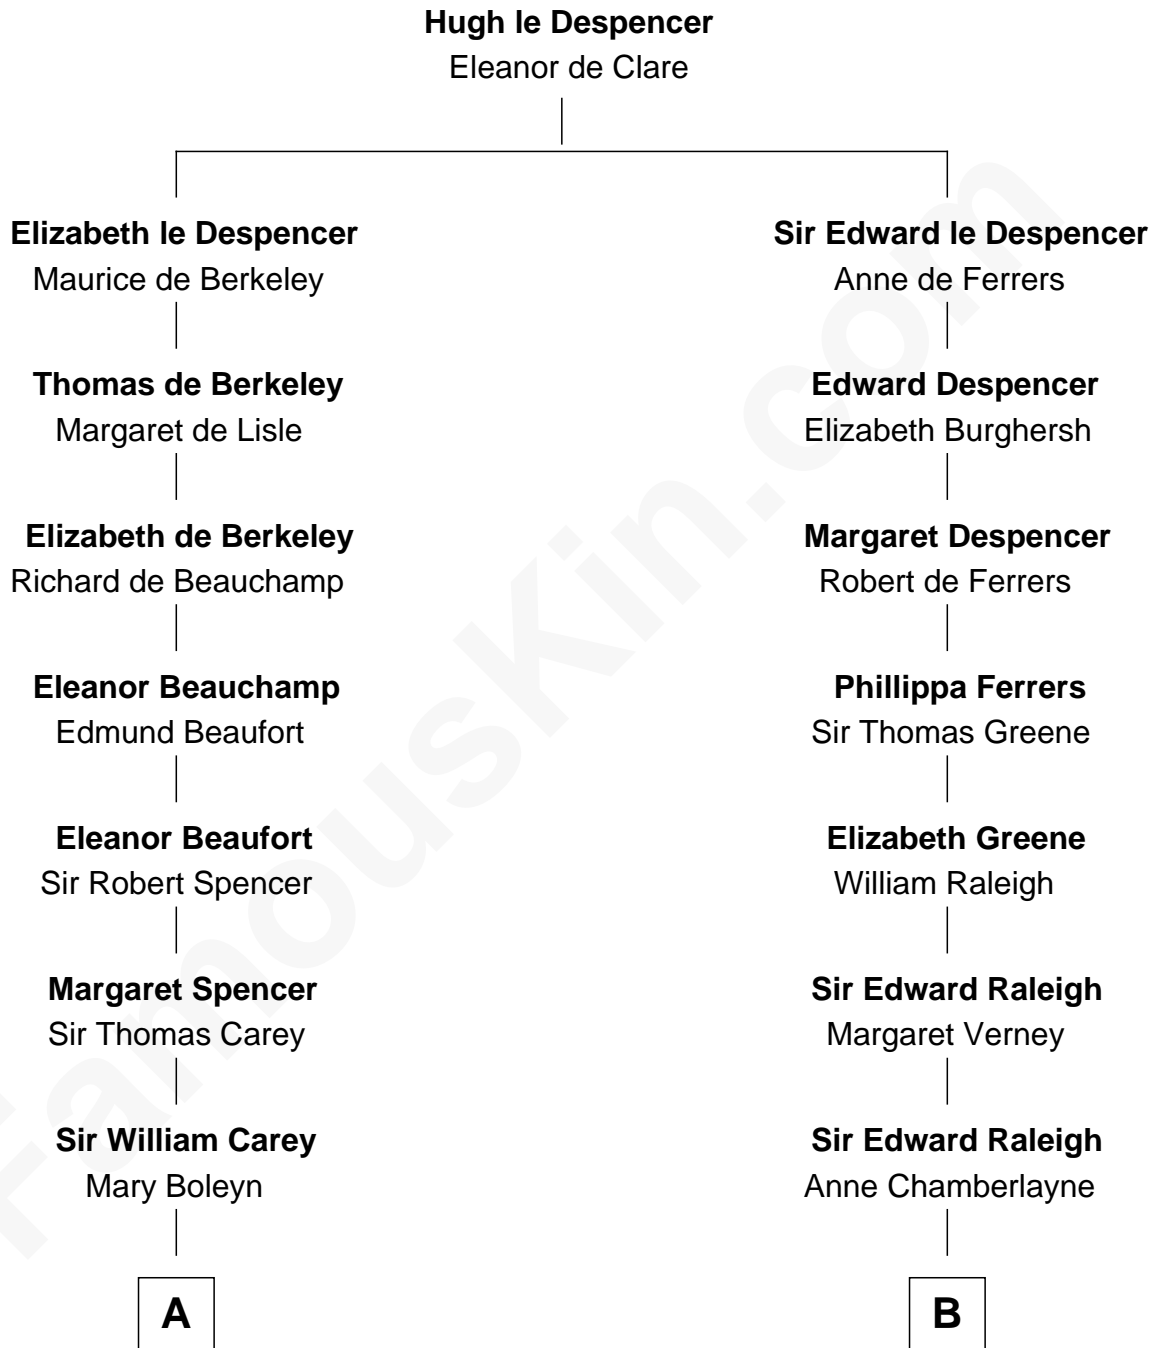

FamousKin.com Relationship Chart of

Nelson Rockefeller

41st U.S. Vice-President

18th cousin 2 times removed of

Stephen A. Douglas

Participated in Lincoln-Douglas Debates

C

William Avery Rockefeller

Eliza Davison

John Davison Rockefeller

Laura Celestia Spelman

John Davison Rockefeller

Abby Greene Aldrich

Nelson Rockefeller

41st U.S. Vice-President

D