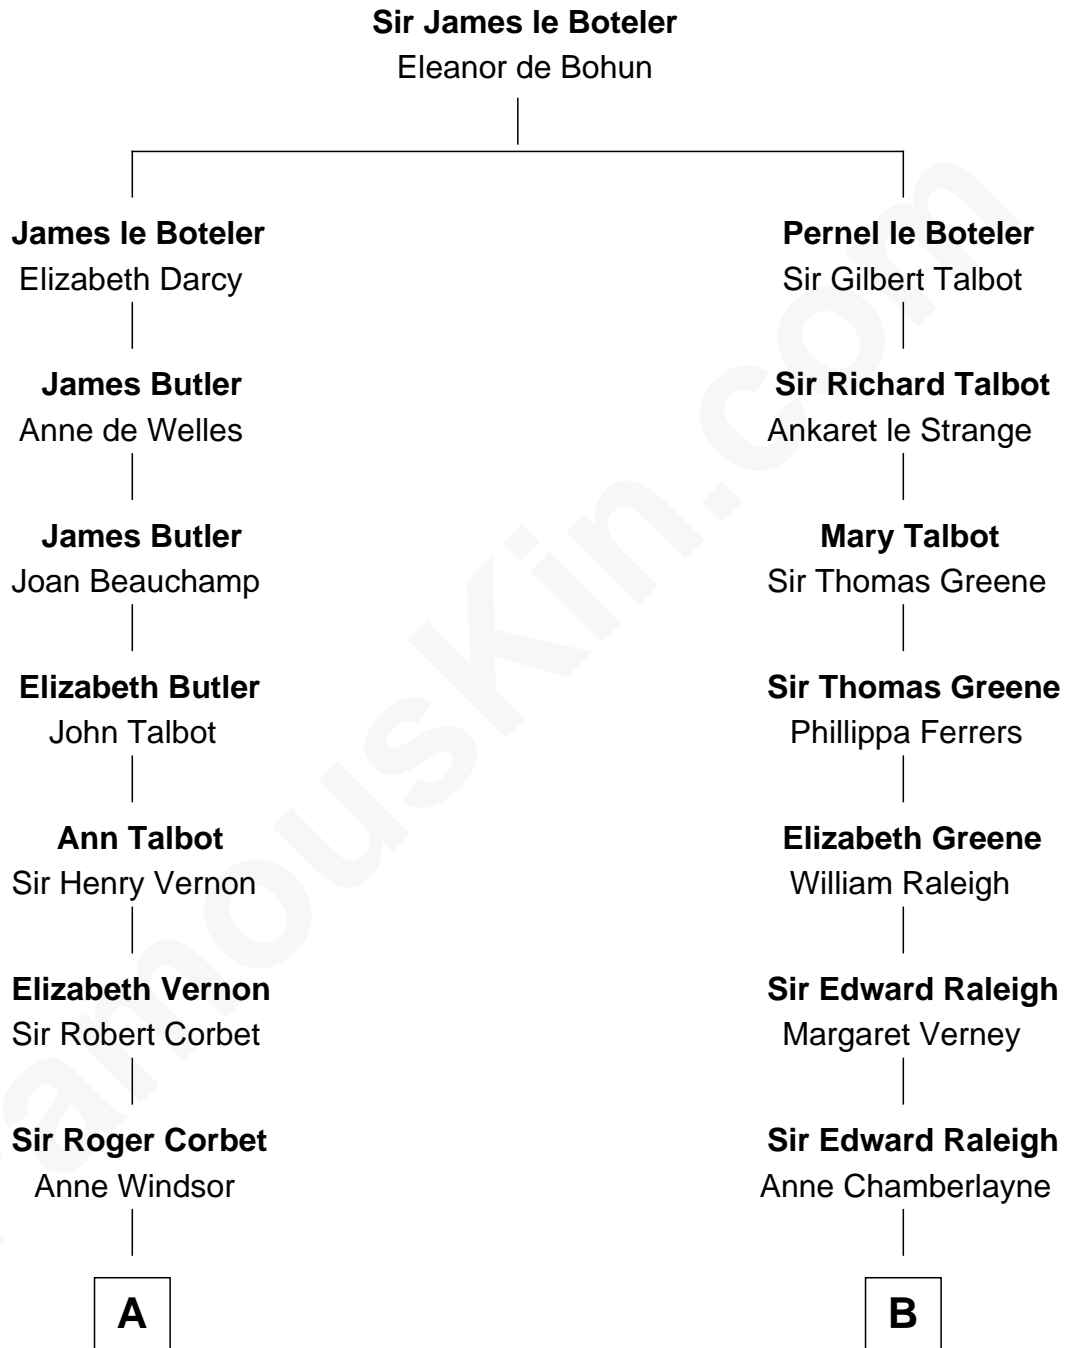

FamousKin.com Relationship Chart of

Nelson Rockefeller

41st U.S. Vice-President

18th cousin 2 times removed of

Stephen A. Douglas

Participated in Lincoln-Douglas Debates

C

William Avery Rockefeller

Eliza Davison

John Davison Rockefeller

Laura Celestia Spelman

John Davison Rockefeller

Abby Greene Aldrich

Nelson Rockefeller

41st U.S. Vice-President

D