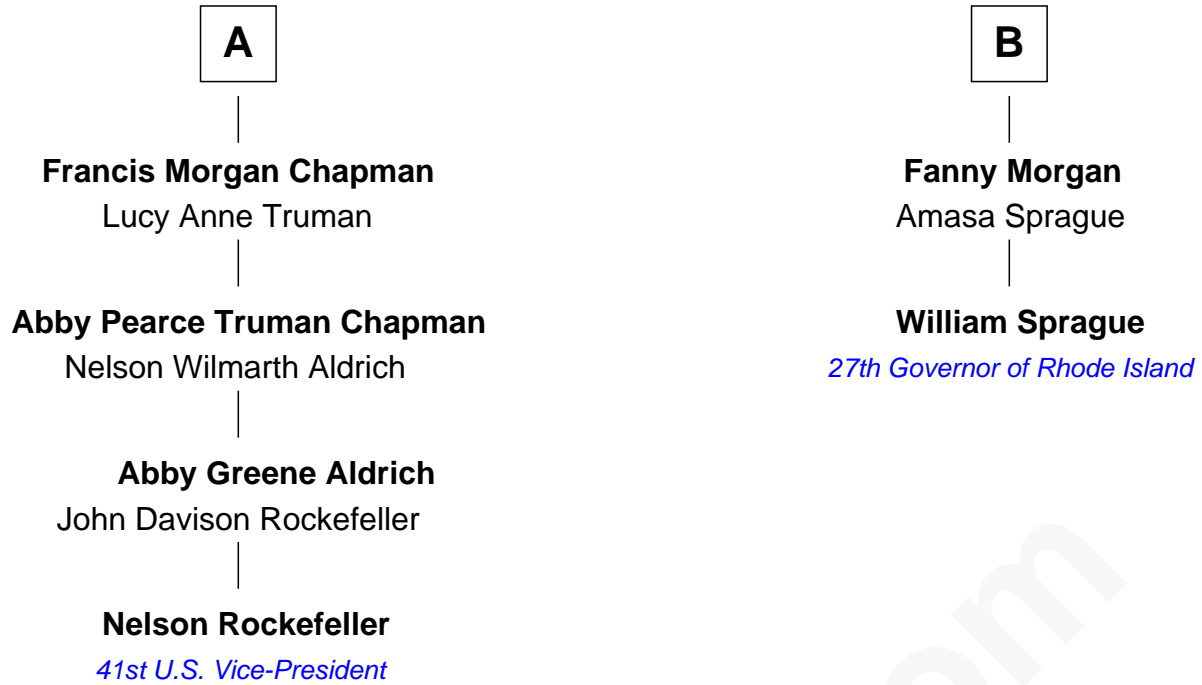

FamousKin.com Relationship Chart of

Nelson Rockefeller

41st U.S. Vice-President

8th cousin 2 times removed of

William Sprague

27th Governor of Rhode Island

John Thompson

Alice Freeman

Elijah Brewster

Elizabeth Fitch

Elizabeth Brewster

Israel Morgan

Amy Morgan

Amos Chapman

A

Bridget Thompson

George Denison

Hannah Denison

Nathaniel Chesebrough

Samuel Chesebrough

Priscilla Alden

Priscilla Chesebrough

Jabez Chesebrough

Priscilla Chesebrough

Thomas Leeds

Mary Leeds

Francois Michel

Mary Mitchell

Youngs Morgan

B

FamousKin.com