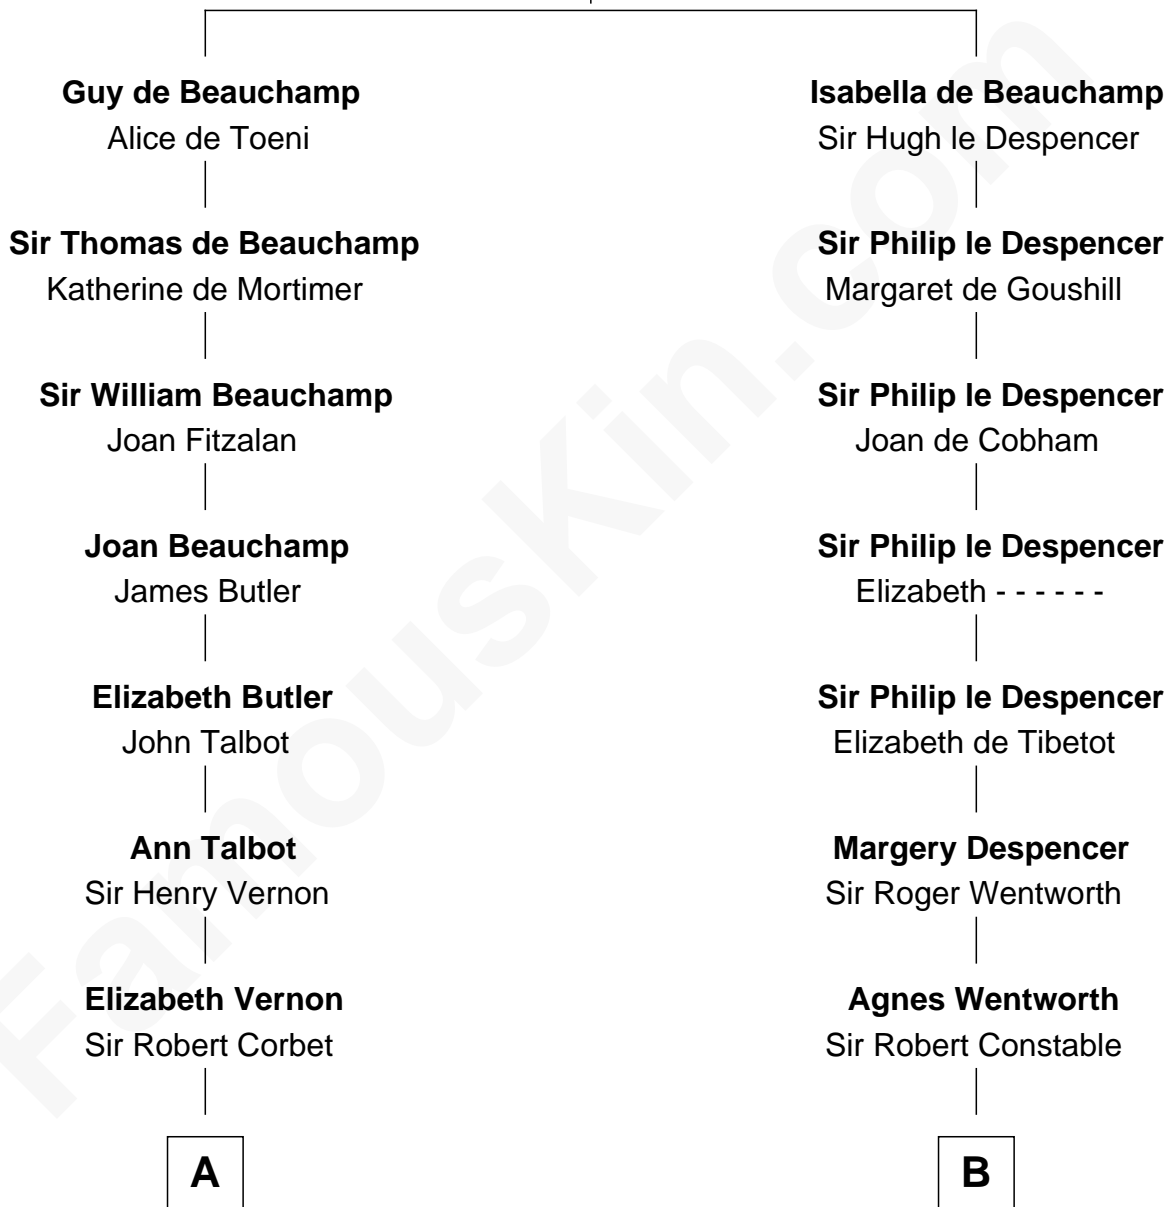

FamousKin.com Relationship Chart of

Nelson Rockefeller
41st U.S. Vice-President

21st cousin of

Katharine Hepburn
Movie Actress

William de Beauchamp
Maud FitzJohn

C

Lucy Avery

Godfrey Lewis Rockefeller

William Avery Rockefeller

Eliza Davison

John Davison Rockefeller

Laura Celestia Spelman

John Davison Rockefeller

Abby Greene Aldrich

Nelson Rockefeller

41st U.S. Vice-President