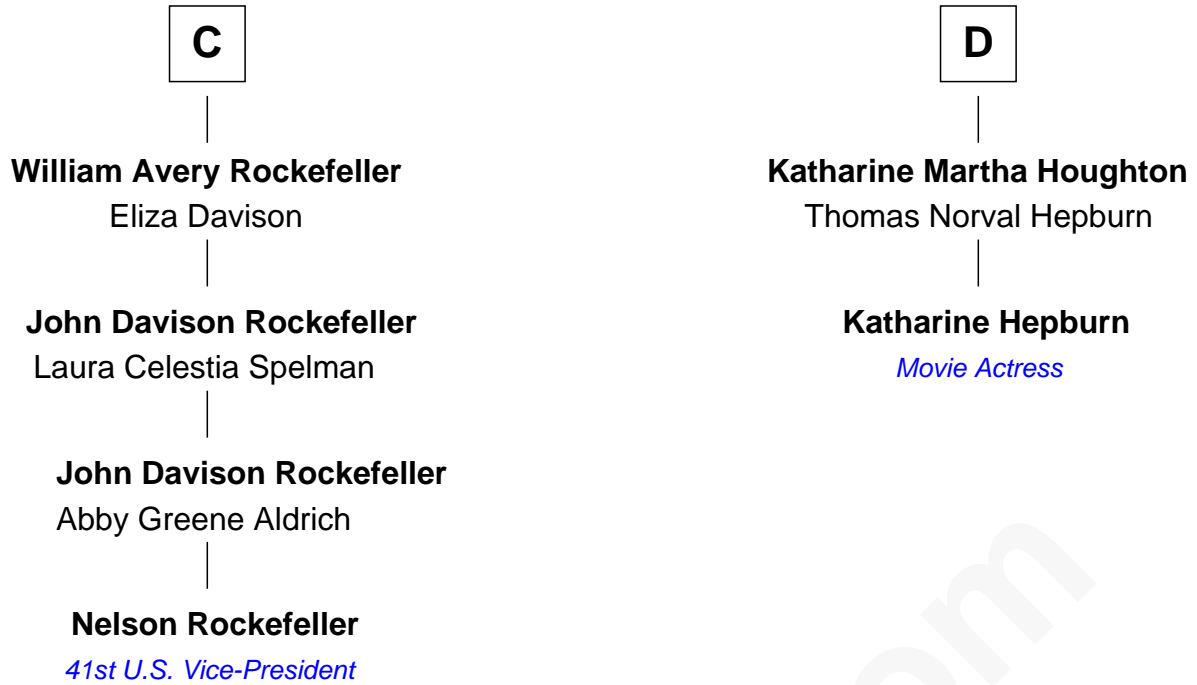

# FamousKin.com Relationship Chart of

**Nelson Rockefeller**  
*41st U.S. Vice-President*

18th cousin 2 times removed of

**Katharine Hepburn**  
*Movie Actress*

**Sir William de Ros**  
Margery de Badlesmere

FamousKin.com