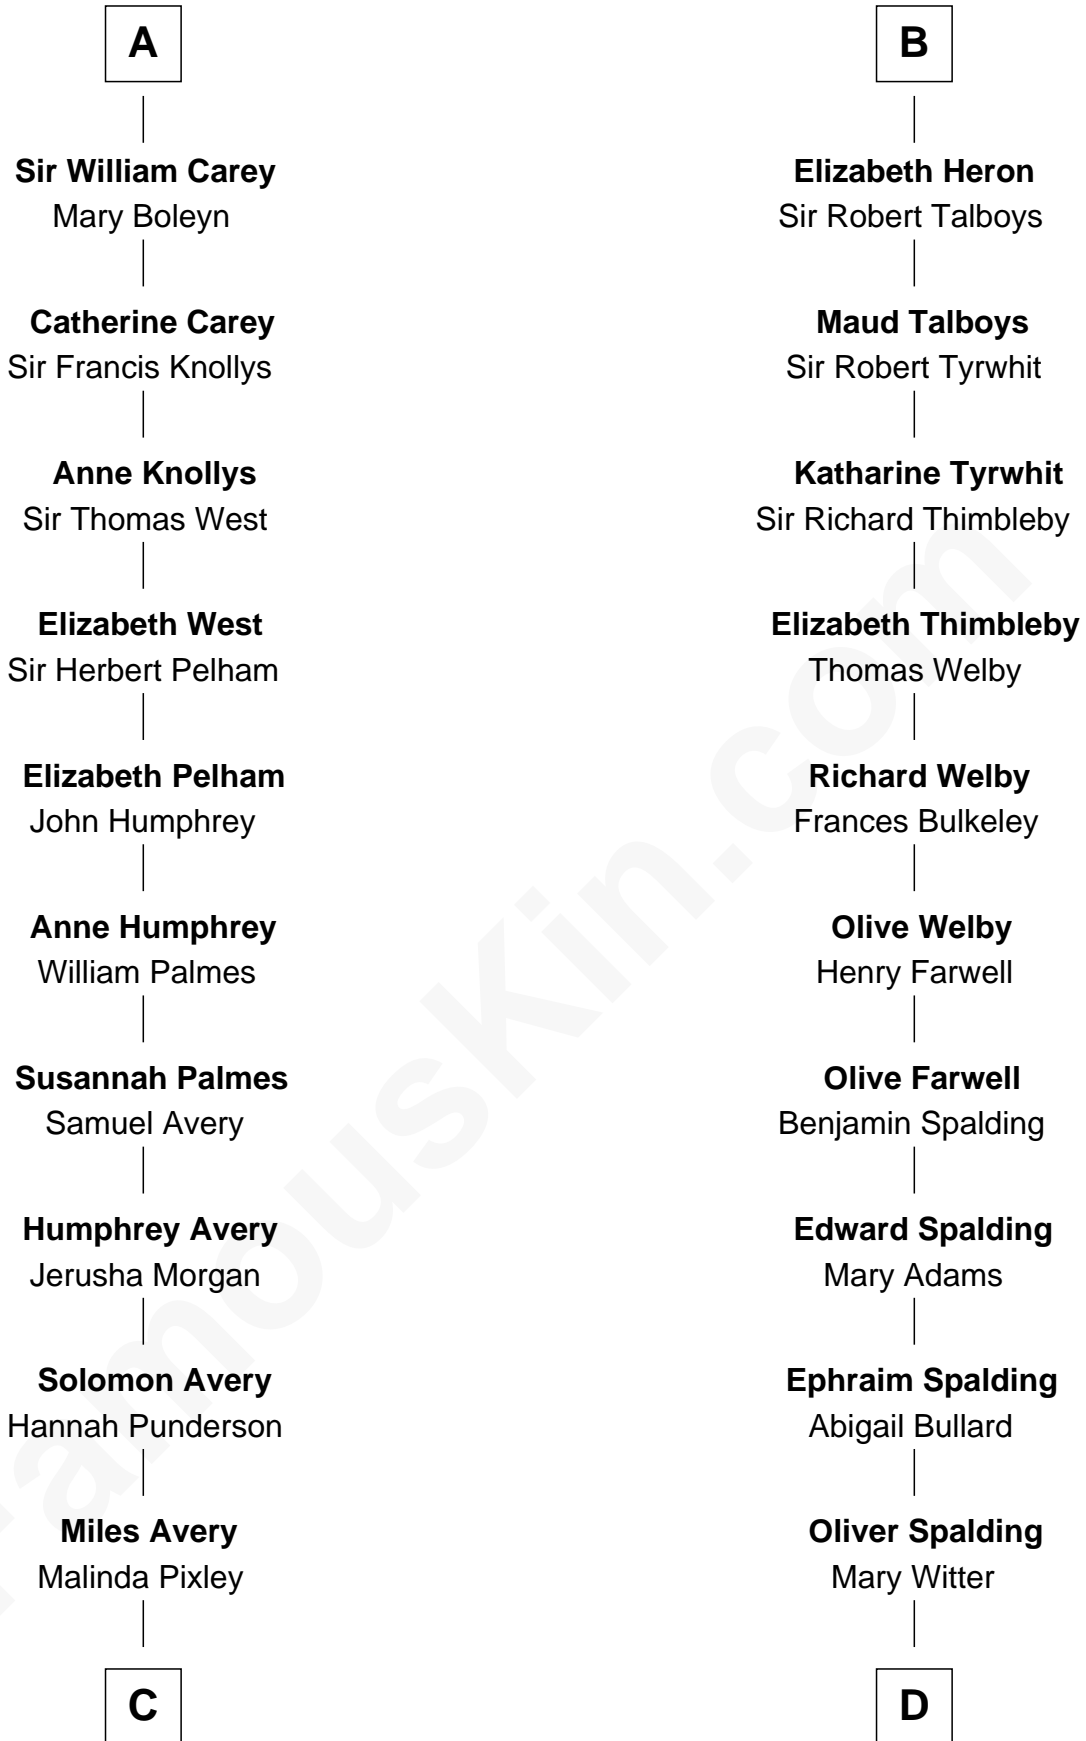

FamousKin.com Relationship Chart of

Nelson Rockefeller
41st U.S. Vice-President

21st cousin of

Katharine Hepburn
Movie Actress

C

Lucy Avery

Godfrey Lewis Rockefeller

William Avery Rockefeller

Eliza Davison

John Davison Rockefeller

Laura Celestia Spelman

John Davison Rockefeller

Abby Greene Aldrich

Nelson Rockefeller

41st U.S. Vice-President

D