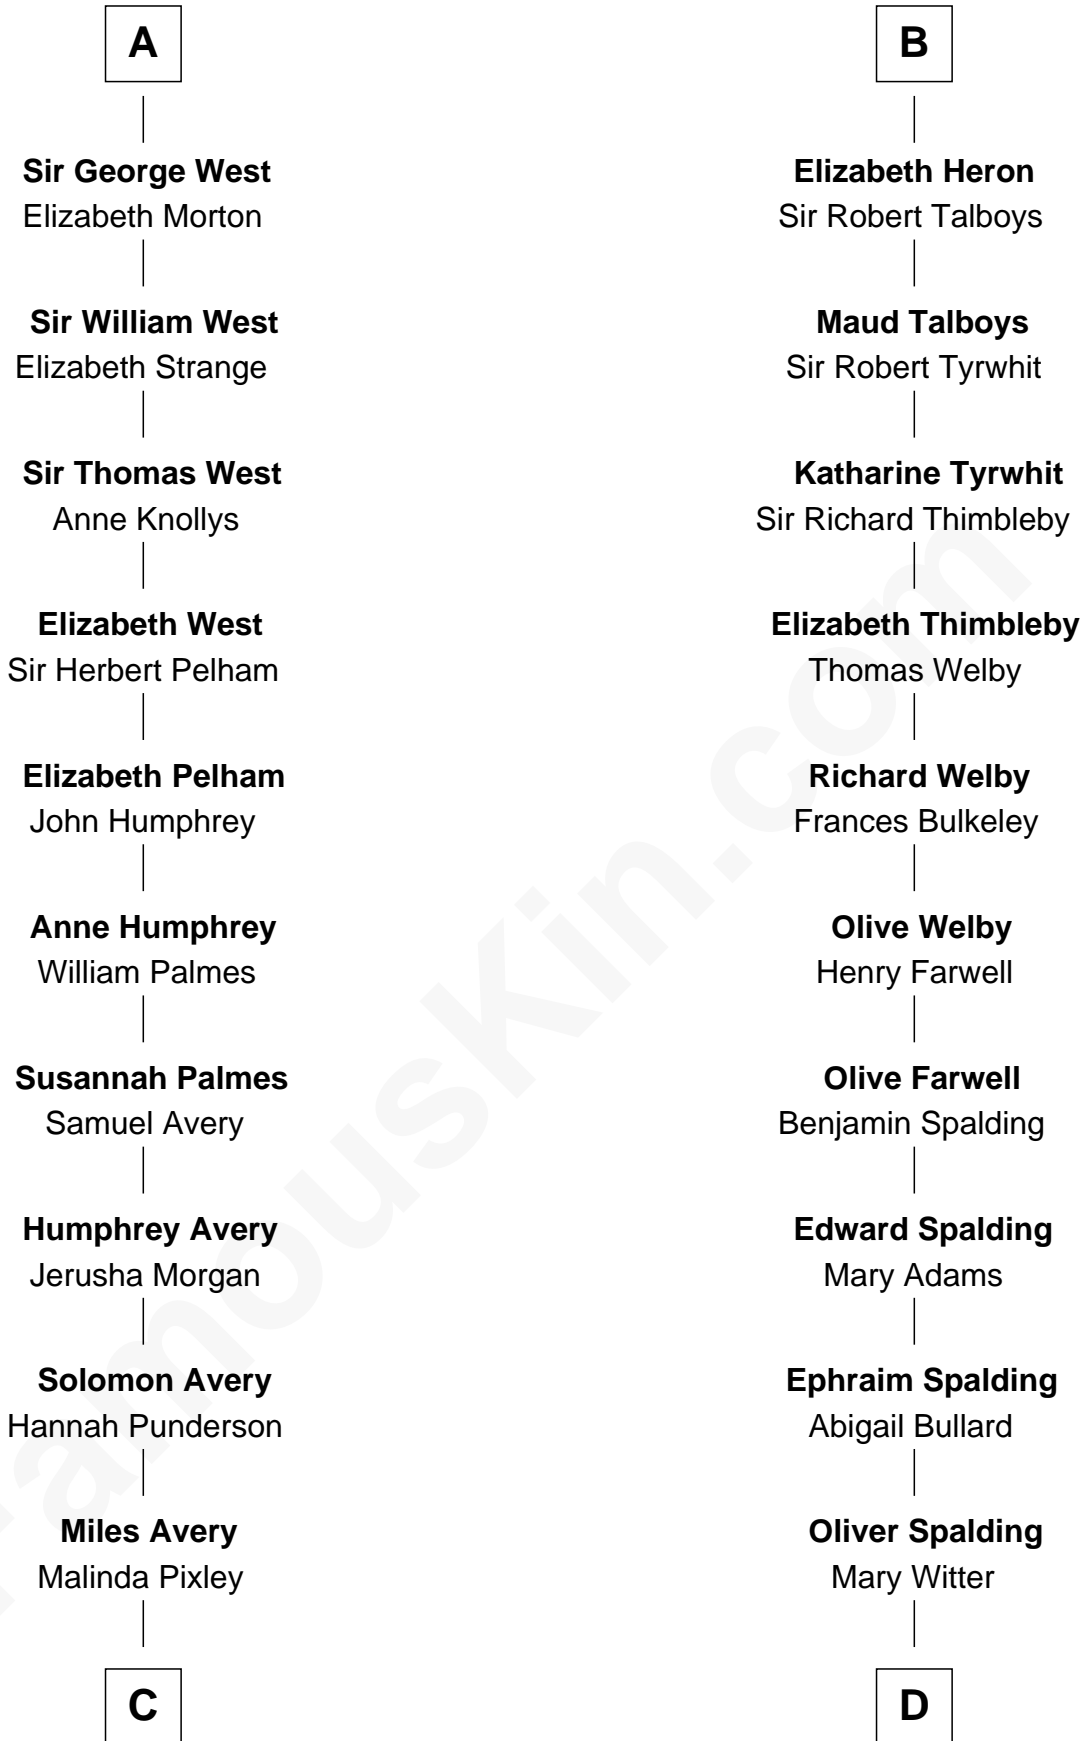

# FamousKin.com Relationship Chart of

**Nelson Rockefeller**  
41st U.S. Vice-President

21st cousin of

**Katharine Hepburn**  
Movie Actress

**Sir Roger de Mowbray**  
Roese de Clare

**C**

**Lucy Avery**

Godfrey Lewis Rockefeller

**William Avery Rockefeller**

Eliza Davison

**John Davison Rockefeller**

Laura Celestia Spelman

**John Davison Rockefeller**

Abby Greene Aldrich

**Nelson Rockefeller**

*41st U.S. Vice-President*