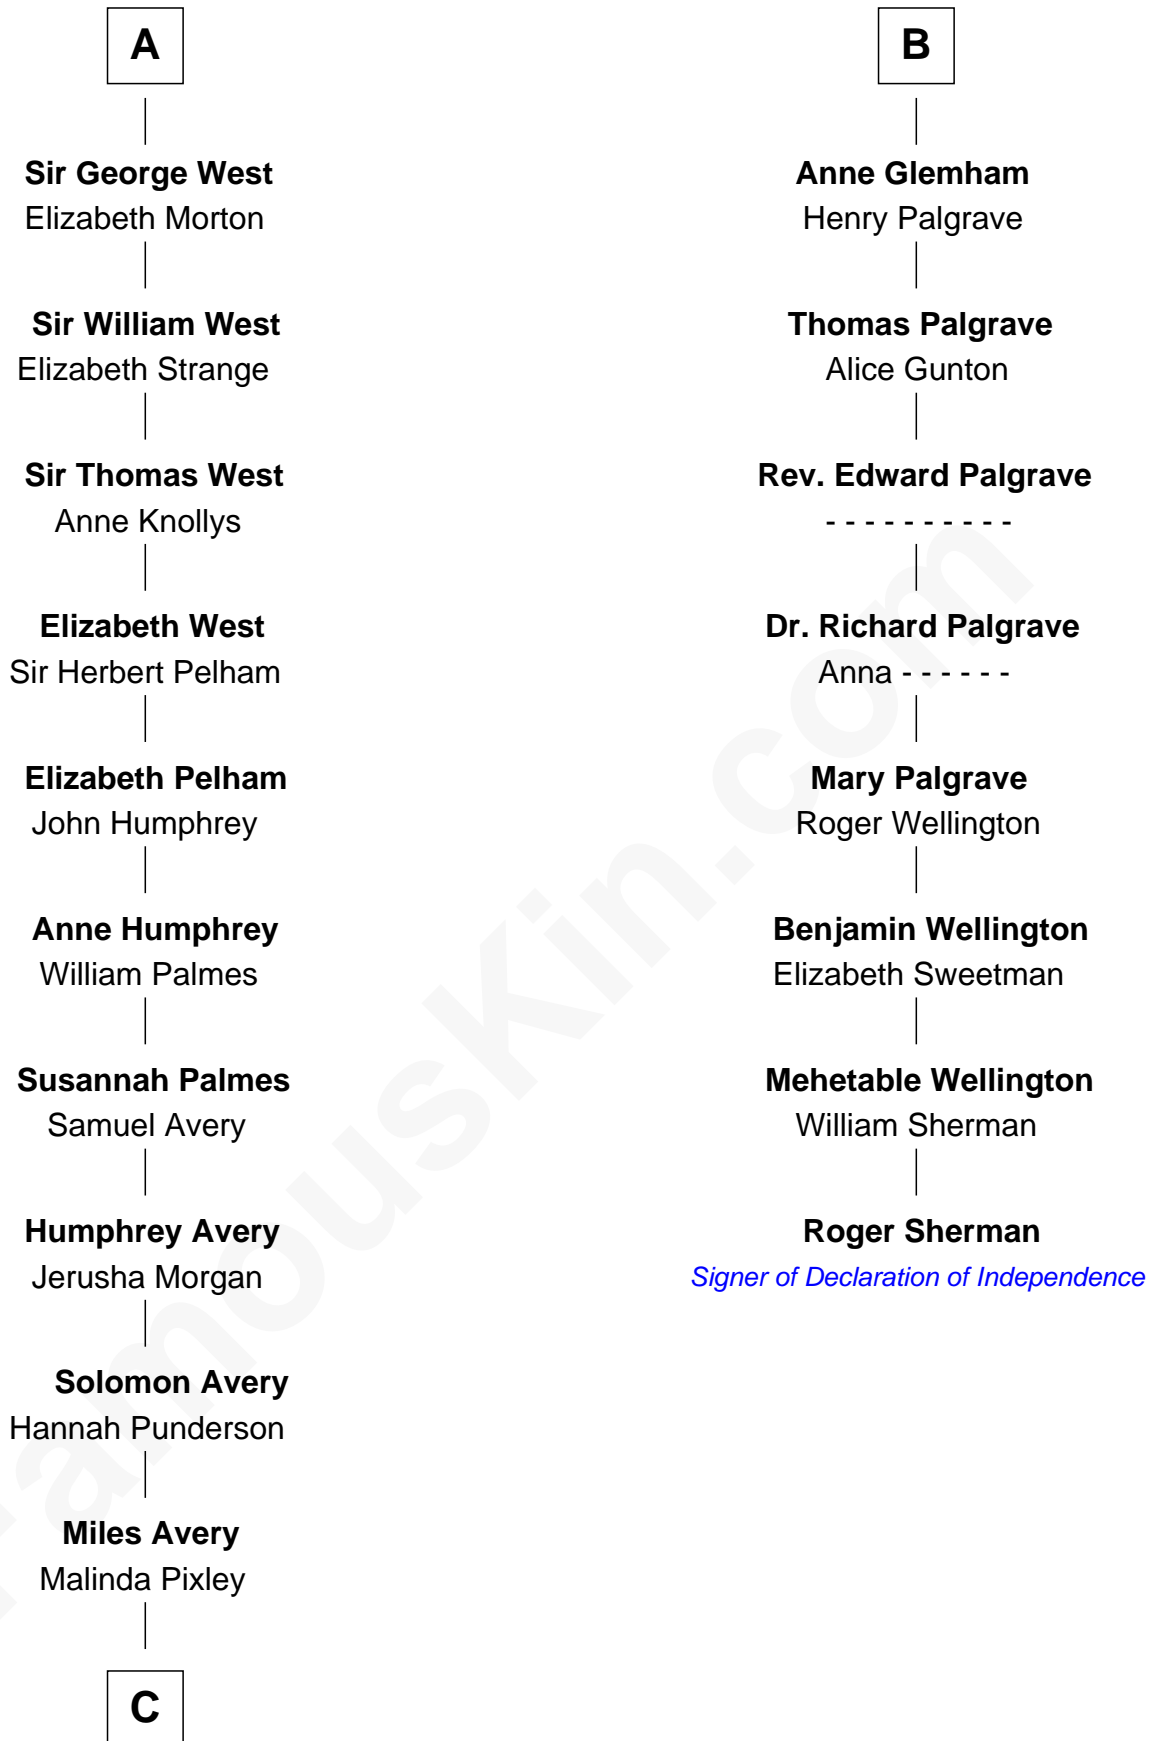

FamousKin.com Relationship Chart of

Nelson Rockefeller

41st U.S. Vice-President

14th cousin 7 times removed of

Roger Sherman

Signer of the Declaration of Independence

Edmund Plantagenet

Blanche of Artois

Henry Plantagenet

Maud de Chaworth

Joan of Lancaster

John de Mowbray

Eleanor Mowbray

Roger de la Warre

Joan de la Warre

Sir Thomas West

Sir Reynold West

Margaret Thorley

Sir Richard West

Katherine Hungerford

Sir Thomas West

Eleanor Copley

A

Henry Plantagenet

Sir Robert Wingfield

Elizabeth Wingfield

Sir William Brandon

Eleanor Brandon

John Glemham

B

C

—
Lucy Avery