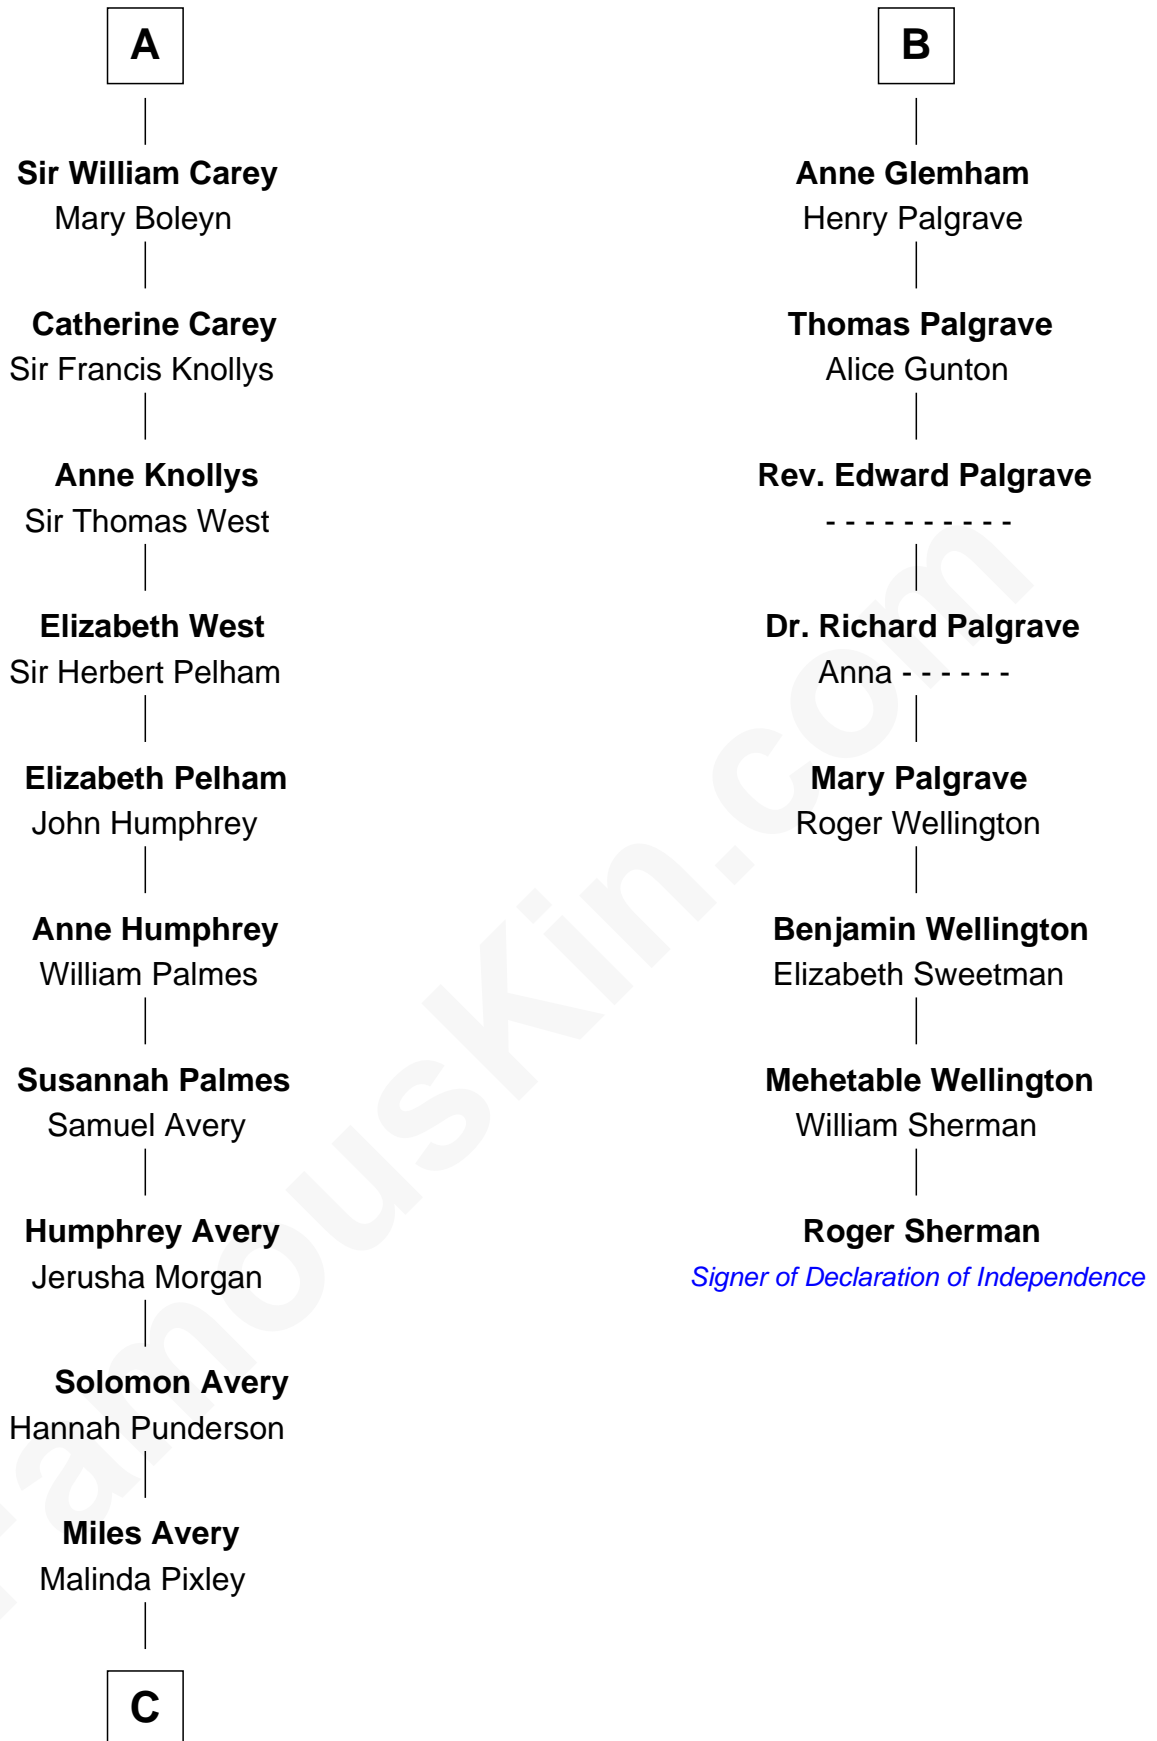

# FamousKin.com Relationship Chart of

**Nelson Rockefeller**  
41st U.S. Vice-President

14th cousin 7 times removed of

**Roger Sherman**

Signer of the Declaration of Independence

**C**

—  
**Lucy Avery**

Godfrey Lewis Rockefeller

—  
**William Avery Rockefeller**

Eliza Davison

—  
**John Davison Rockefeller**

Laura Celestia Spelman

—  
**John Davison Rockefeller**

Abby Greene Aldrich

—  
**Nelson Rockefeller**

*41st U.S. Vice-President*