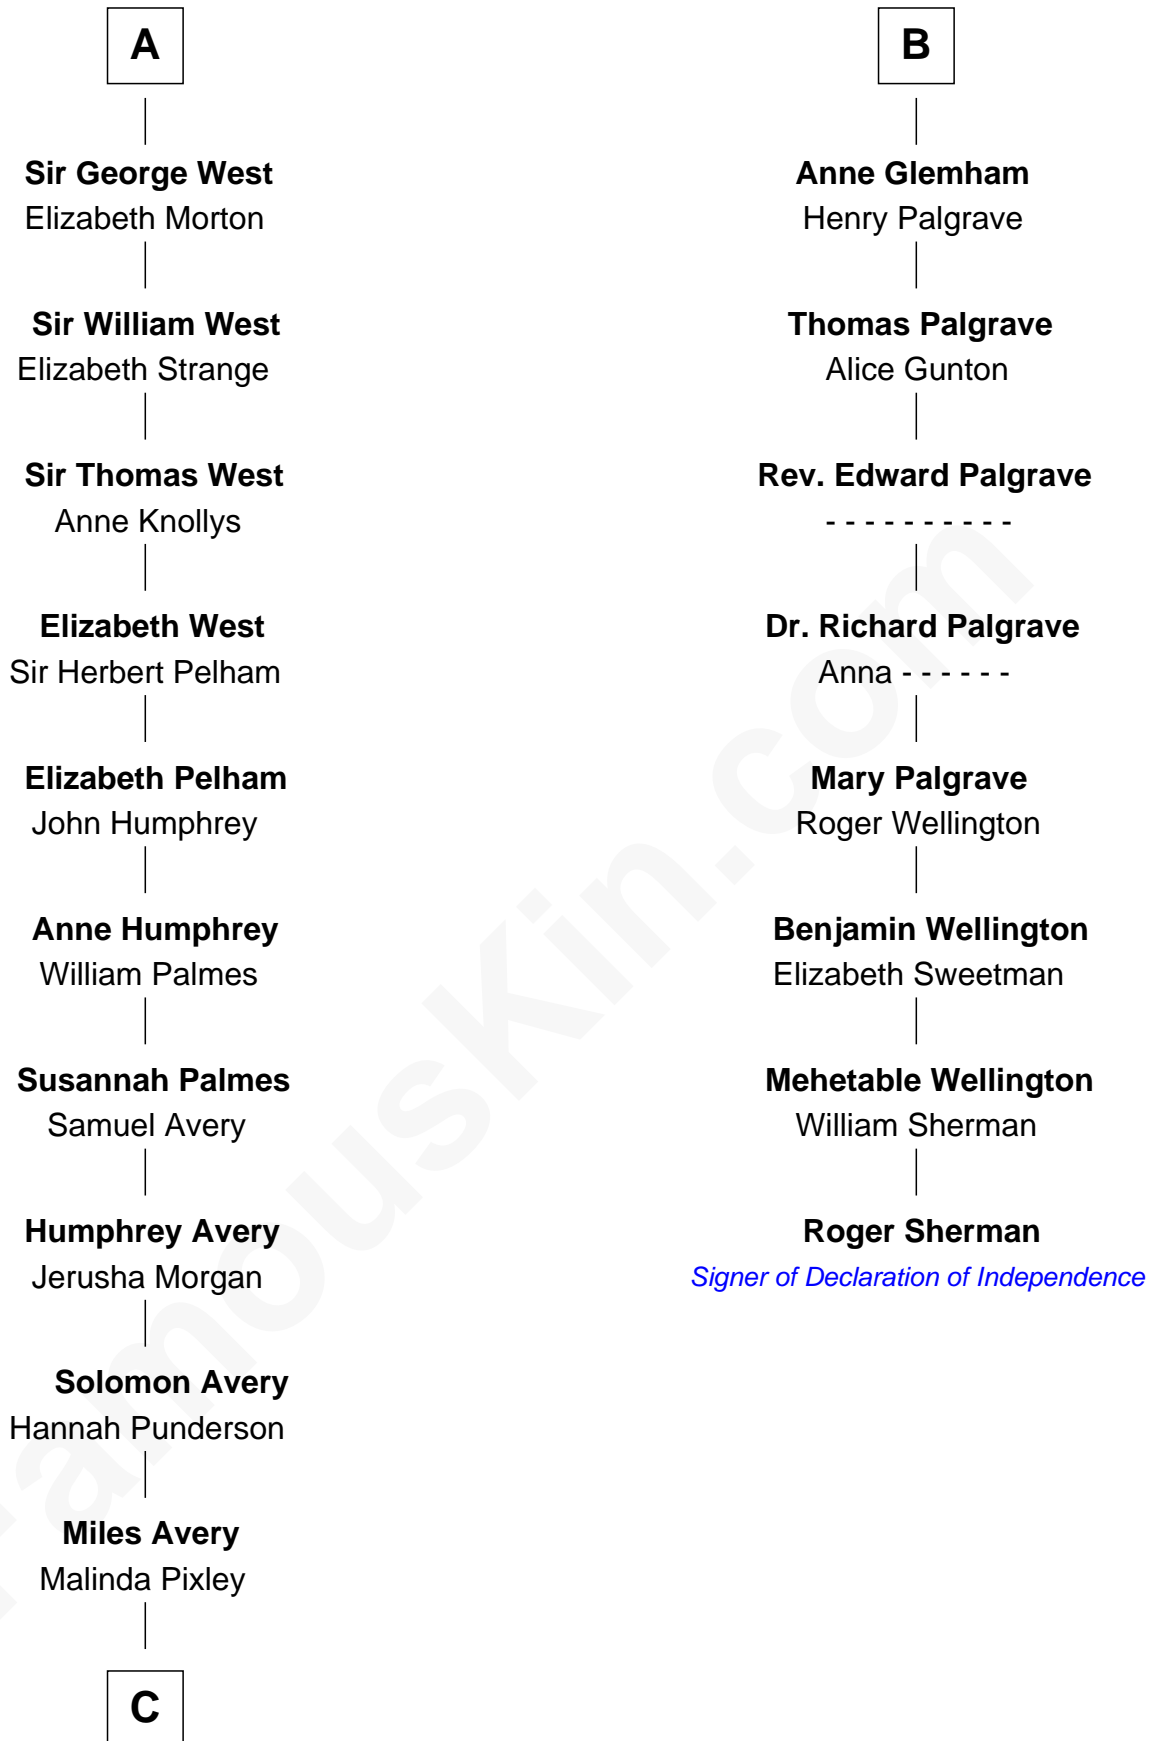

FamousKin.com
Relationship Chart of
Nelson Rockefeller
41st U.S. Vice-President

14th cousin 7 times removed of

Roger Sherman
Signer of the Declaration of Independence

Sir Patrick de Chaworth
 Isabella de Beauchamp

Maud de Chaworth
 Henry Plantagenet

Joan of Lancaster
 John de Mowbray

Eleanor Mowbray
 Roger de la Warre

Joan de la Warre
 Sir Thomas West

Sir Reynold West
 Margaret Thorley

Sir Richard West
 Katherine Hungerford

Sir Thomas West
 Eleanor Copley

A

Maud de Chaworth
 Henry Plantagenet

Eleanor Plantagenet
 Richard Fitzalan

Sir Richard Fitzalan
 Elizabeth de Bohun

Elizabeth Fitzalan
 Sir Robert Goushill

Elizabeth Goushill
 Sir Robert Wingfield

Elizabeth Wingfield
 Sir William Brandon

Eleanor Brandon
 John Glemham

B

C

—
Lucy Avery

Godfrey Lewis Rockefeller

—
William Avery Rockefeller

Eliza Davison