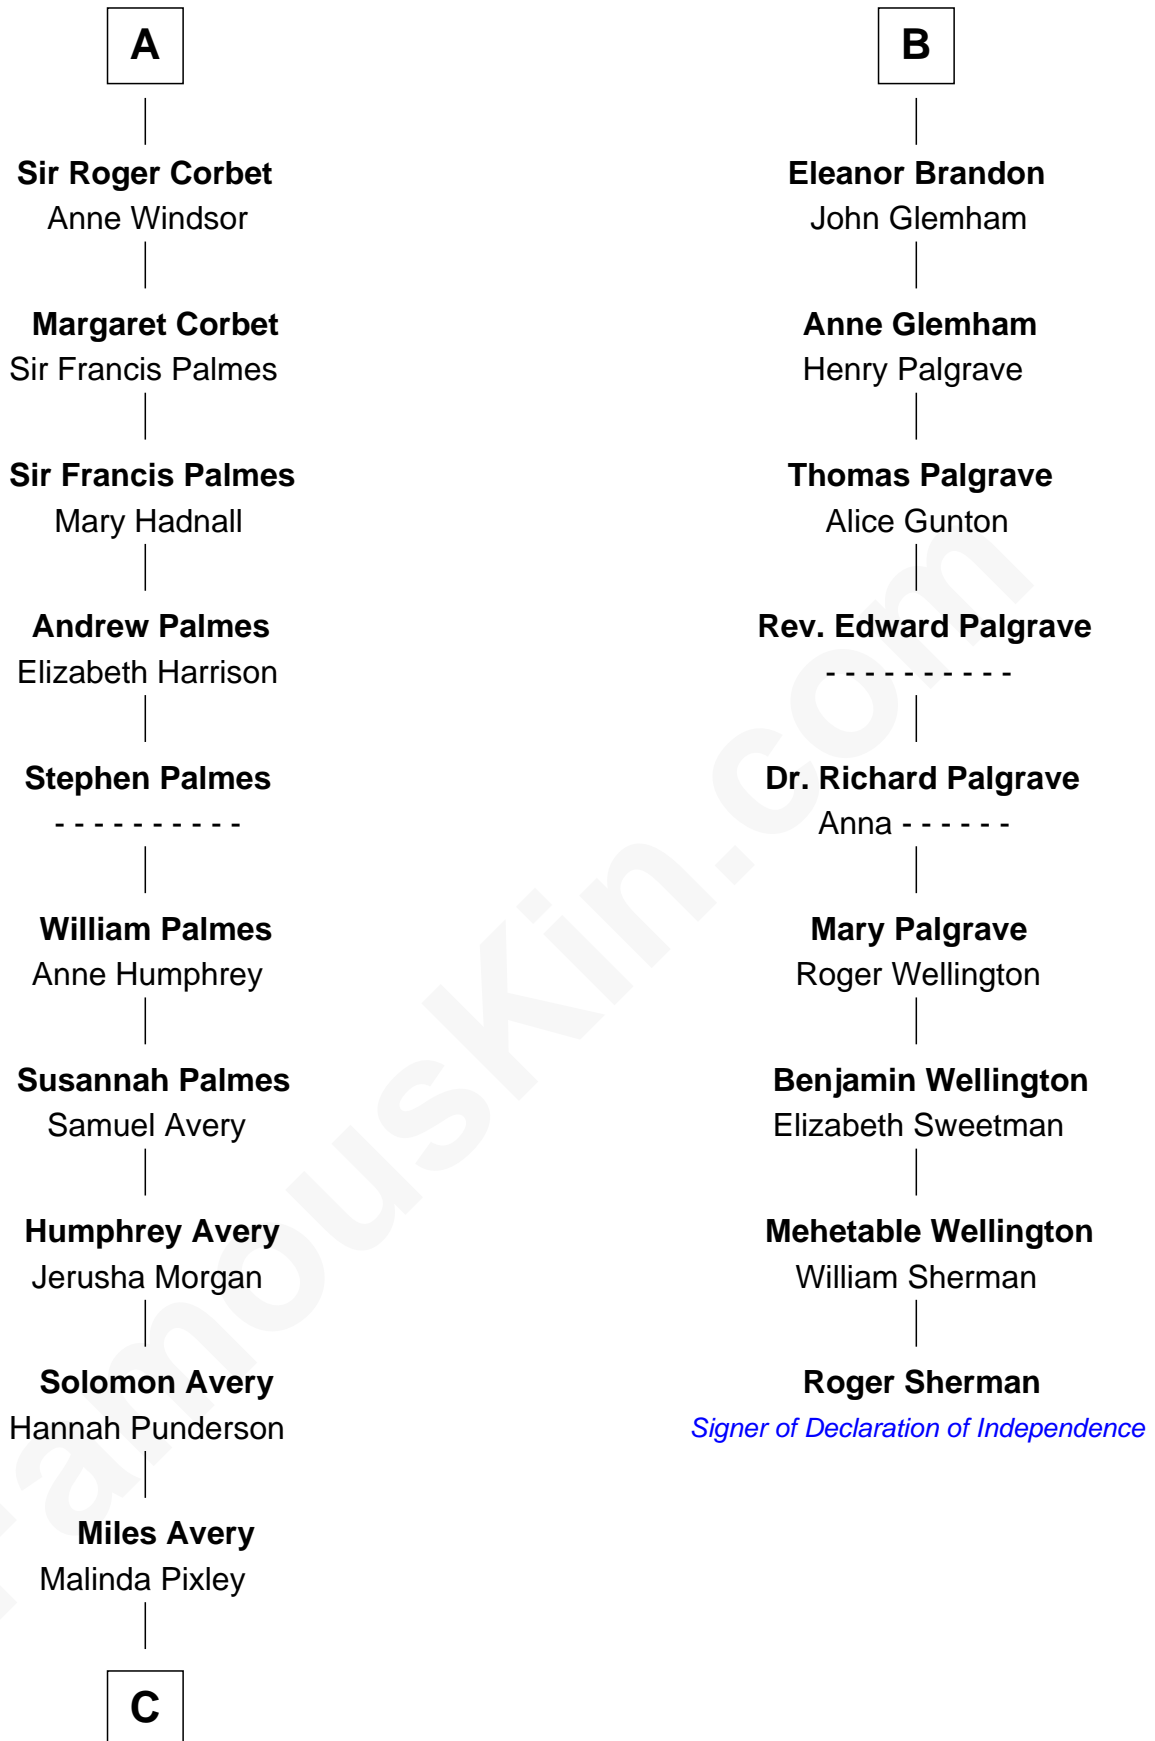

FamousKin.com
Relationship Chart of
Nelson Rockefeller
41st U.S. Vice-President

15th cousin 6 times removed of
Roger Sherman
Signer of the Declaration of Independence

C

—
Lucy Avery

Godfrey Lewis Rockefeller

—
William Avery Rockefeller

Eliza Davison

—
John Davison Rockefeller

Laura Celestia Spelman

—
John Davison Rockefeller

Abby Greene Aldrich

—
Nelson Rockefeller

41st U.S. Vice-President