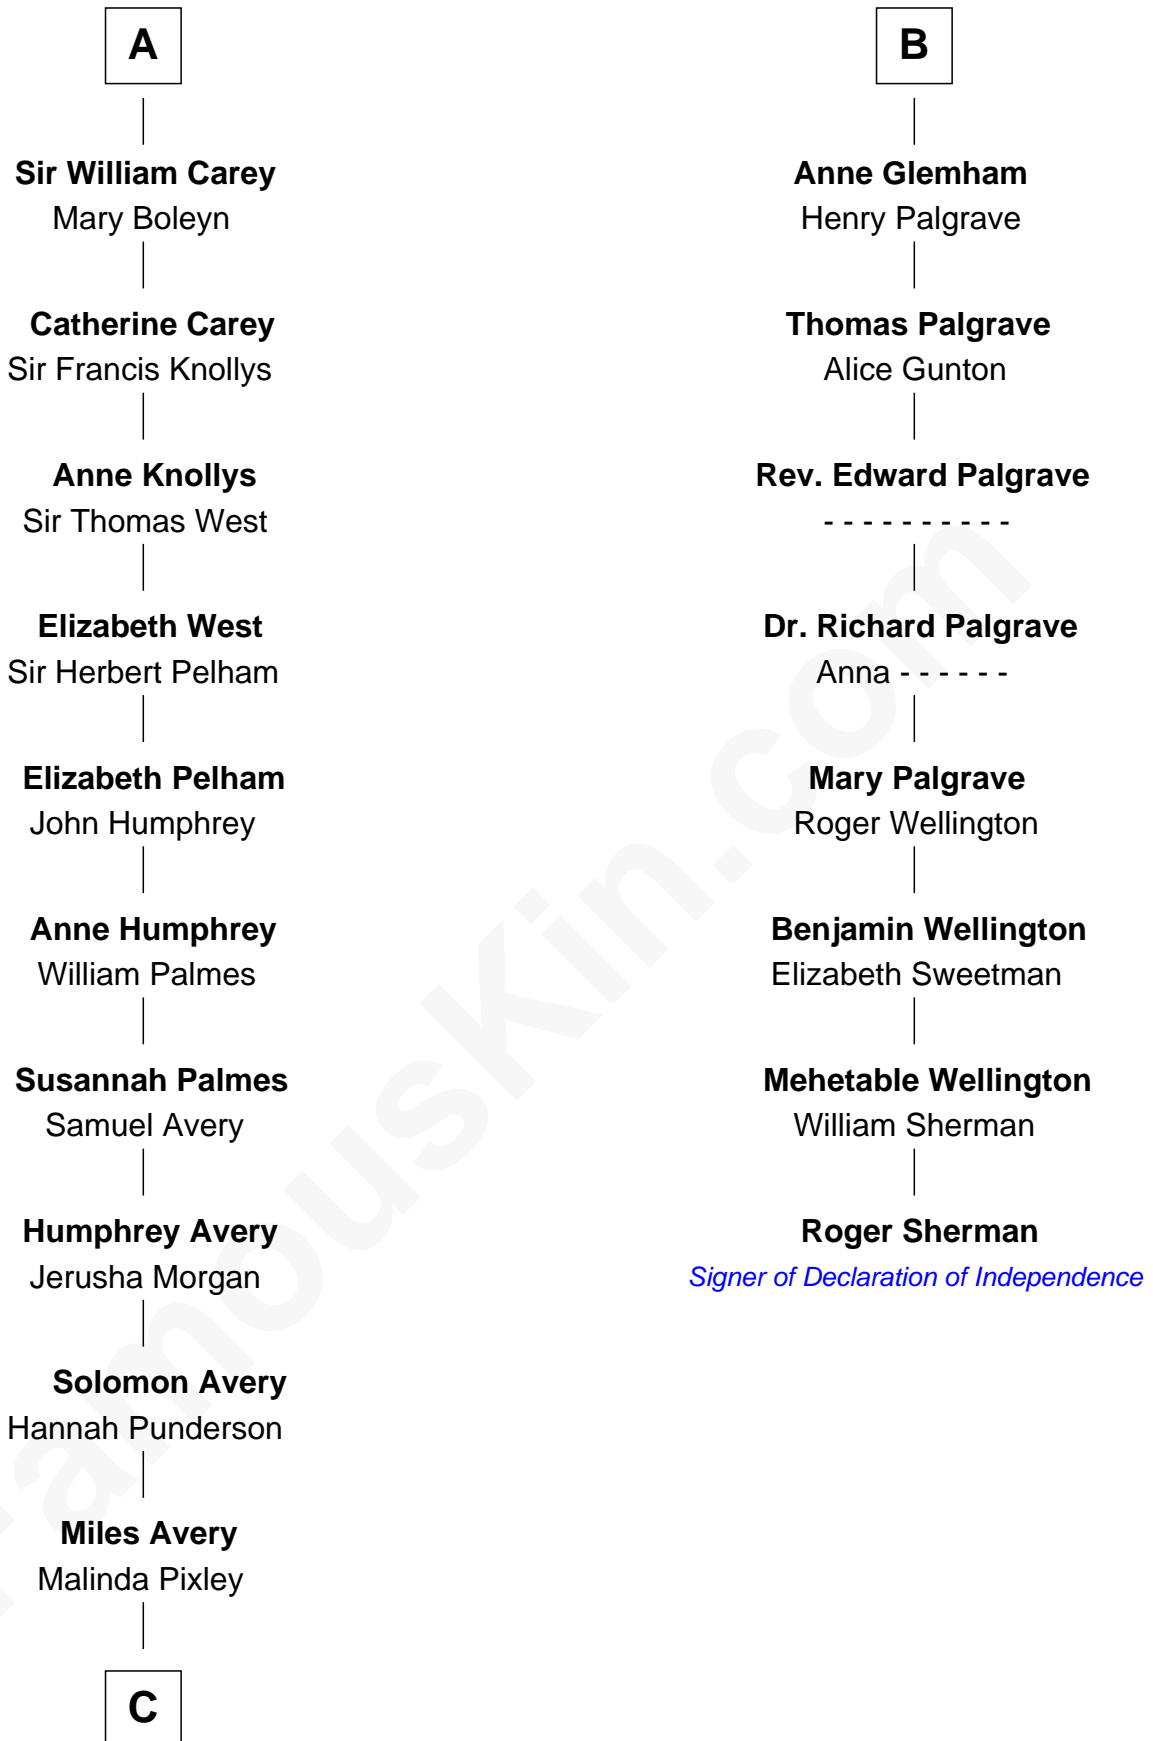

FamousKin.com Relationship Chart of

Nelson Rockefeller
41st U.S. Vice-President

14th cousin 7 times removed of

Roger Sherman

Signer of the Declaration of Independence

Richard Fitzalan
Alice de Saluzzo

C

—
Lucy Avery

Godfrey Lewis Rockefeller

—
William Avery Rockefeller

Eliza Davison

—
John Davison Rockefeller

Laura Celestia Spelman

—
John Davison Rockefeller

Abby Greene Aldrich

—
Nelson Rockefeller

41st U.S. Vice-President

FamousKin.com