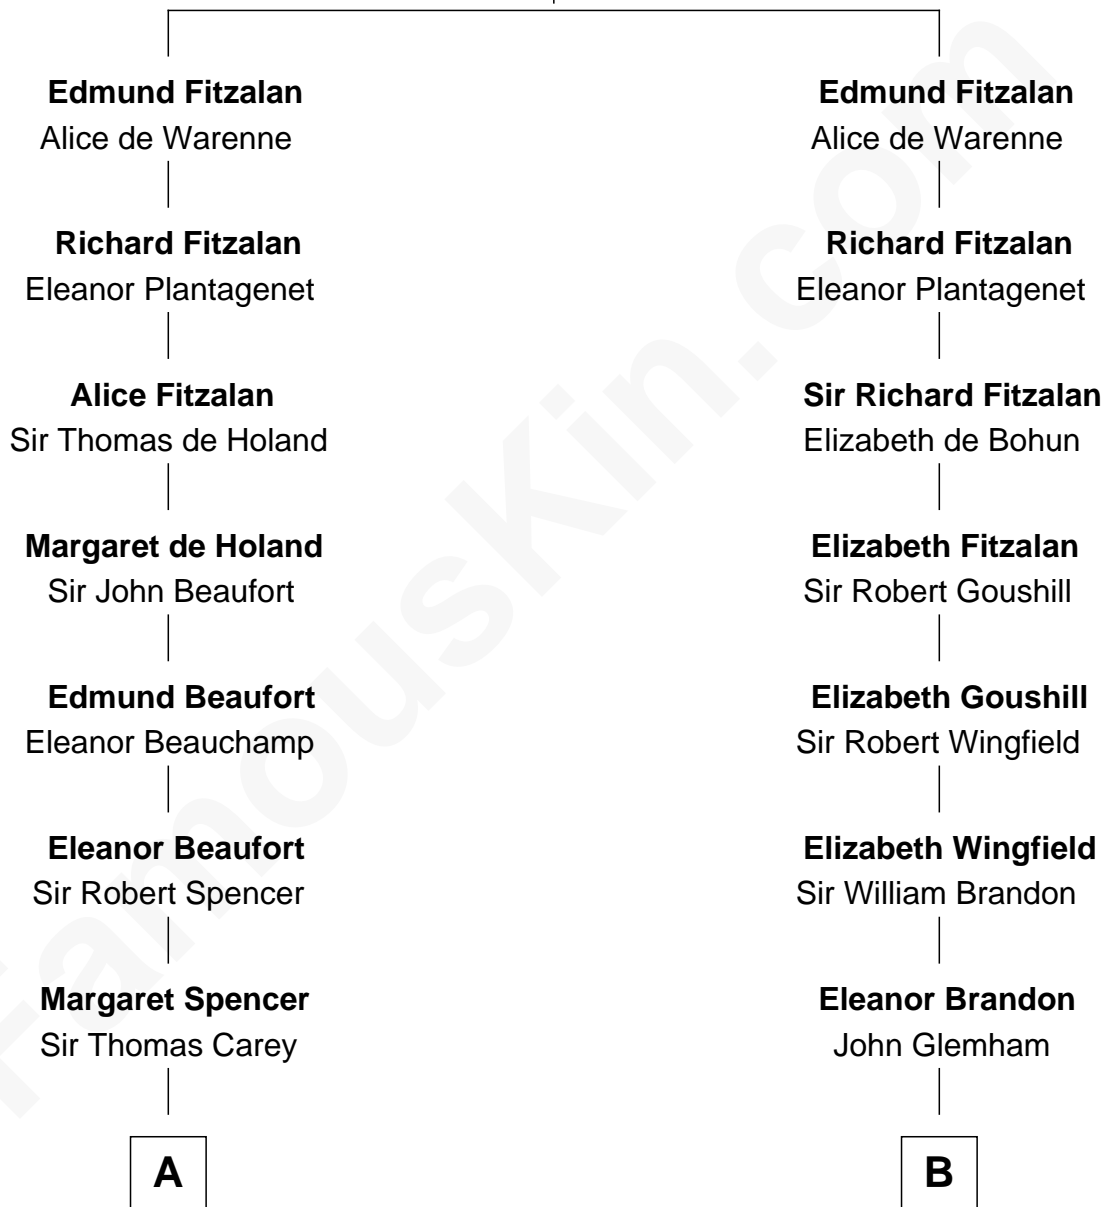

FamousKin.com Relationship Chart of

Nelson Rockefeller
41st U.S. Vice-President

14th cousin 7 times removed of

Roger Sherman

Signer of the Declaration of Independence

Richard Fitzalan
Alice de Saluzzo

C

—
Lucy Avery

Godfrey Lewis Rockefeller

—
William Avery Rockefeller

Eliza Davison

—
John Davison Rockefeller

Laura Celestia Spelman

—
John Davison Rockefeller

Abby Greene Aldrich

—
Nelson Rockefeller

41st U.S. Vice-President

FamousKin.com