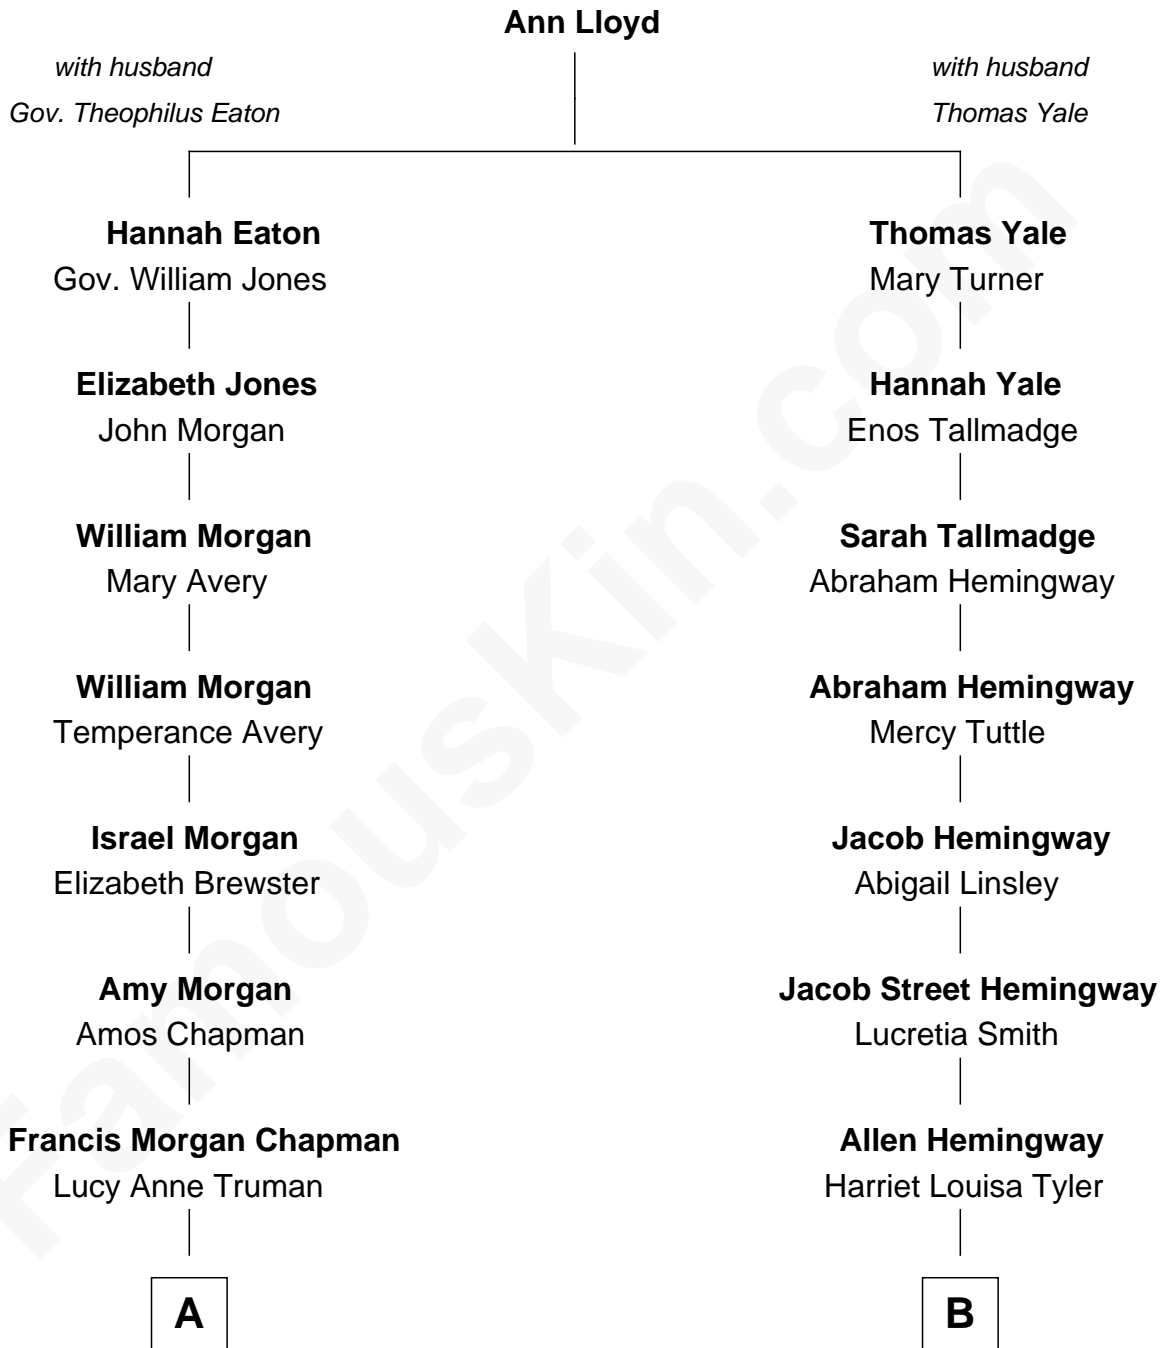

# FamousKin.com Relationship Chart of

**Nelson Rockefeller**

*41st U.S. Vice-President*

9th cousin of

**Ernest Hemingway**

*Author of The Sun Also Rises*

**A**

**Abby Pearce Truman Chapman**

Nelson Wilmarth Aldrich

**Abby Greene Aldrich**

John Davison Rockefeller

**Nelson Rockefeller**

*41st U.S. Vice-President*

**B**

**Anson Tyler Hemingway**

Adelaide Edmonds