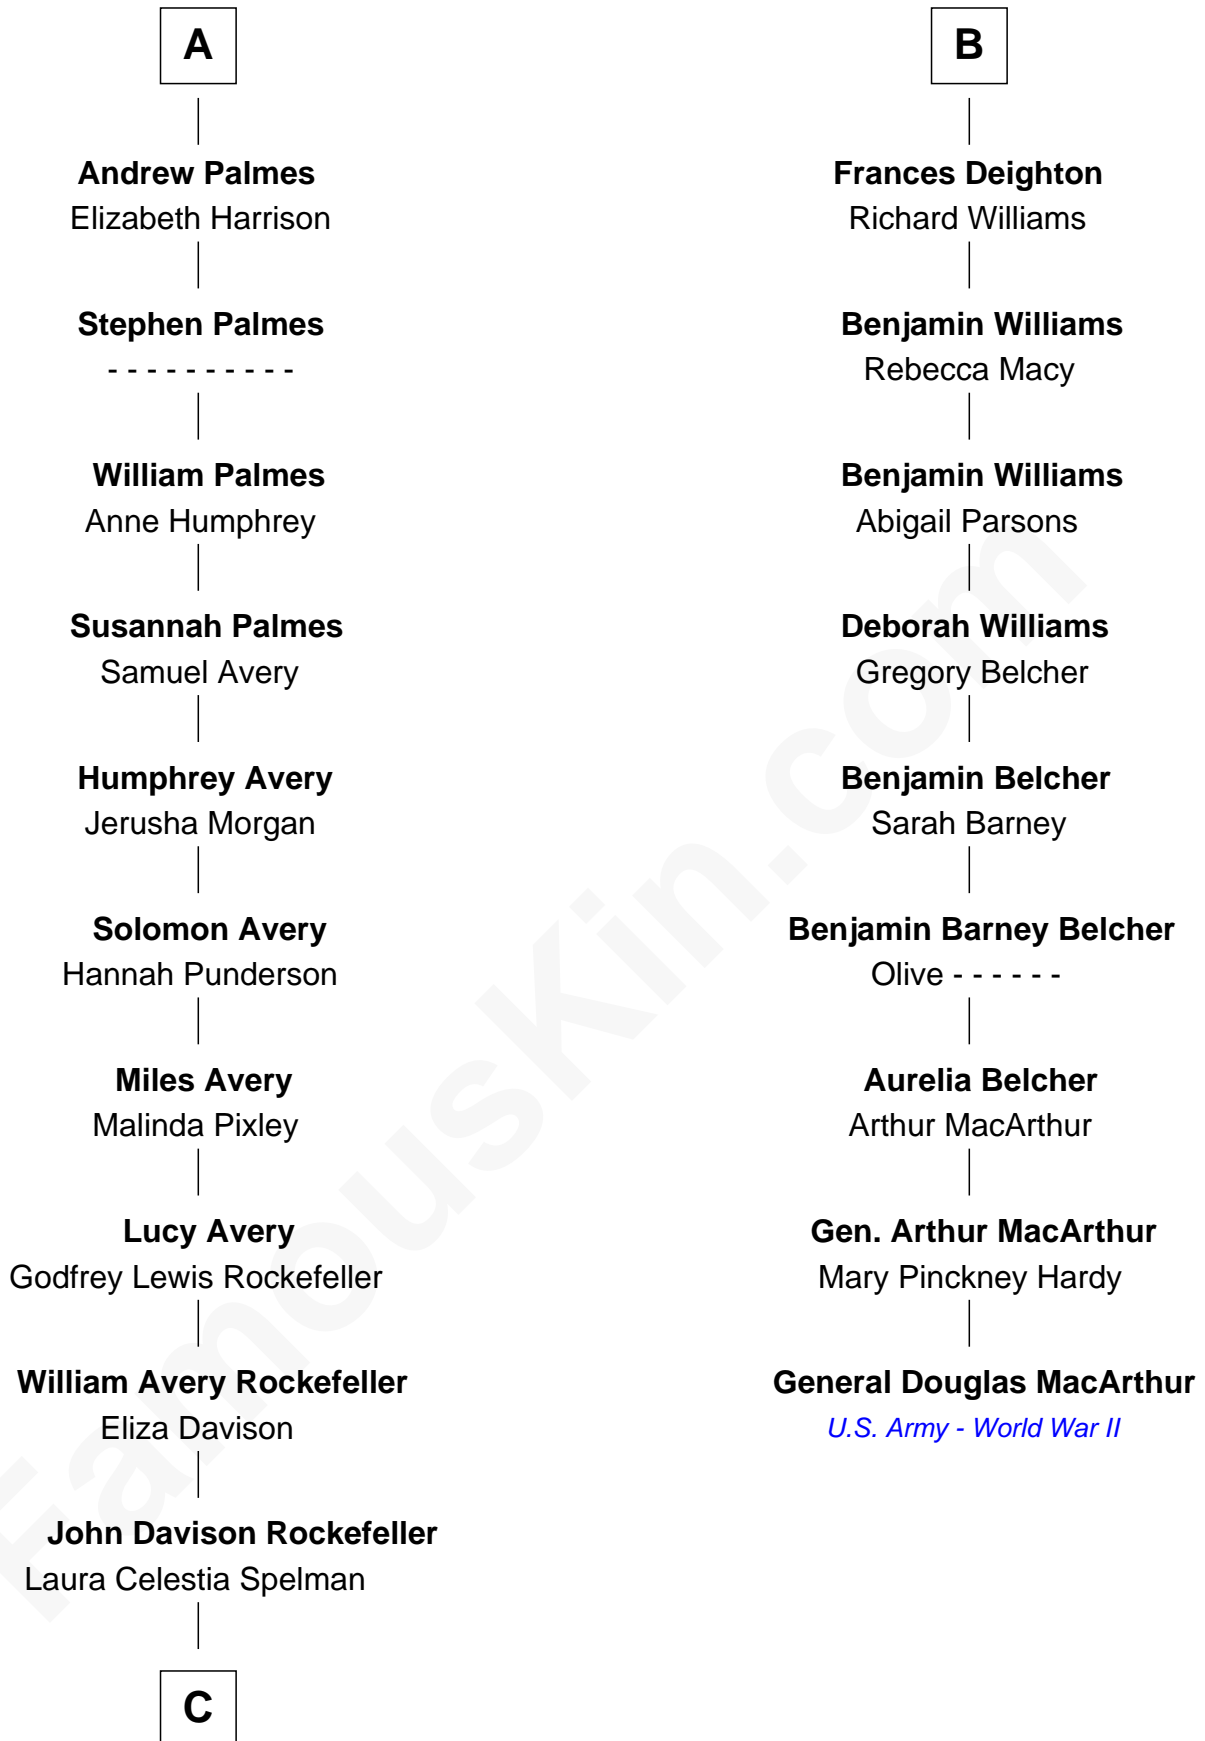

# FamousKin.com Relationship Chart of

**Nelson Rockefeller**  
41st U.S. Vice-President

15th cousin 3 times removed of

**General Douglas MacArthur**  
U.S. Army - World War II

**Sir Edmund Ferrers**

Ellen Roche

**Sir William Ferrers**

Elizabeth Belknap

**Anne Ferrers**

Sir Walter Devereux

**Elizabeth Devereux**

Sir Richard Corbet

**Sir Robert Corbet**

Elizabeth Vernon

Elizabeth Berkeley

**Elizabeth Lygon**

Edward Bassett

**Jane Bassett**

John Deighton

**B**

C

John Davison Rockefeller

Abby Greene Aldrich

Nelson Rockefeller

*41st U.S. Vice-President*

FamousKin.com