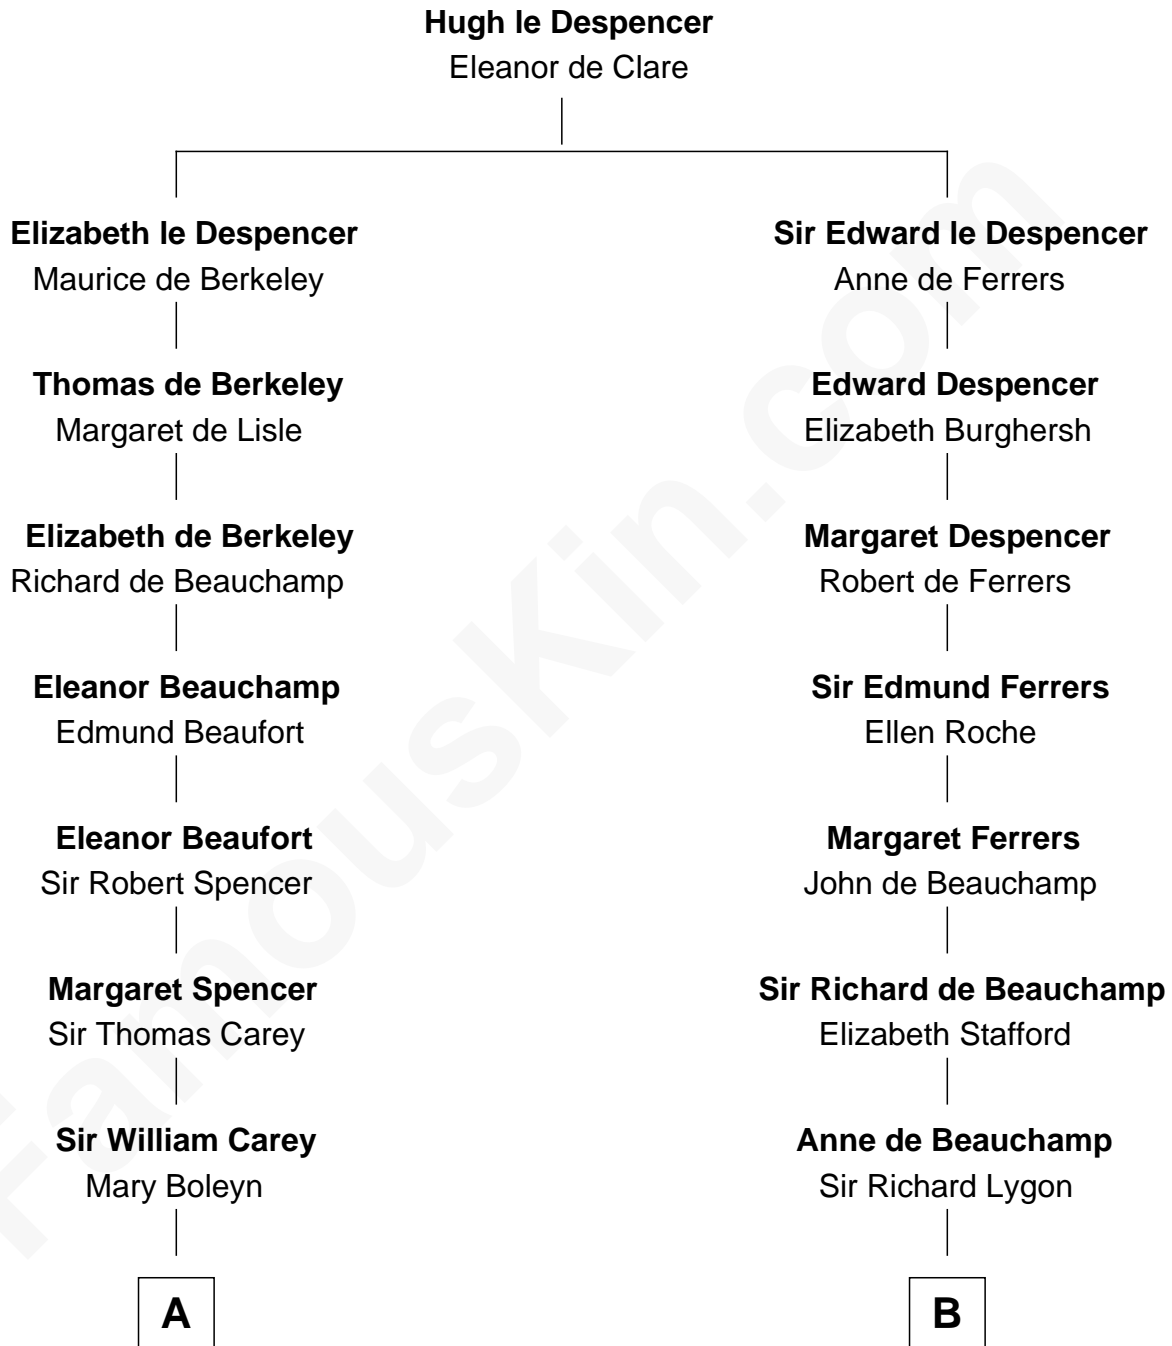

# FamousKin.com

## Relationship Chart of

**Nelson Rockefeller**  
41st U.S. Vice-President

19th cousin 1 time removed of

**General Douglas MacArthur**  
U.S. Army - World War II

**C**

**William Avery Rockefeller**

Eliza Davison

**John Davison Rockefeller**

Laura Celestia Spelman

**John Davison Rockefeller**

Abby Greene Aldrich

**Nelson Rockefeller**

*41st U.S. Vice-President*

**D**

**Aurelia Belcher**