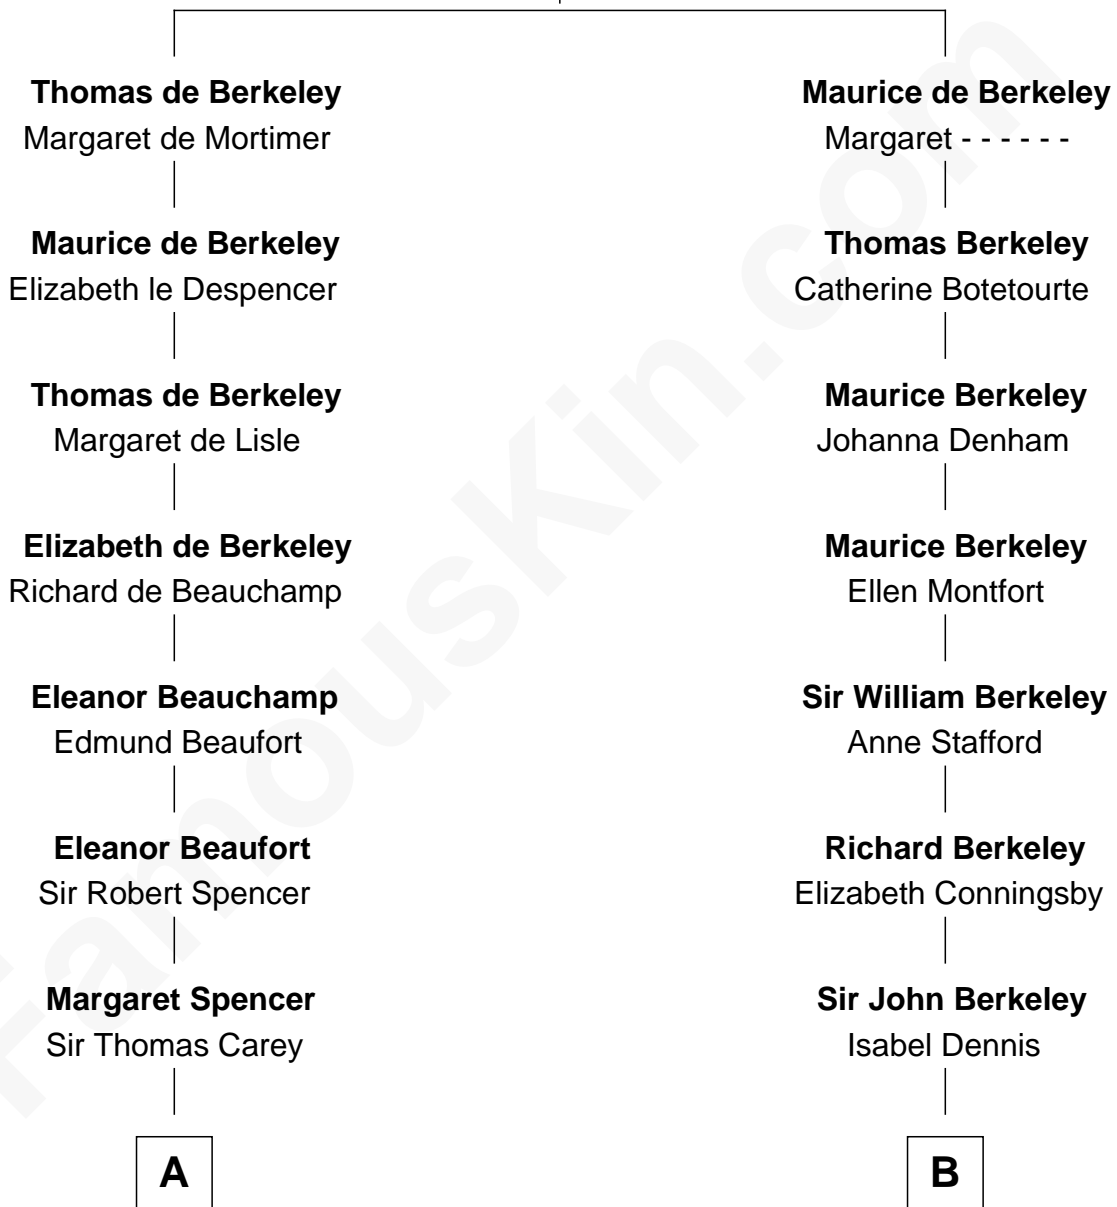

# FamousKin.com Relationship Chart of

**Nelson Rockefeller**  
41st U.S. Vice-President

18th cousin 3 times removed of

**General Douglas MacArthur**  
U.S. Army - World War II

**Sir Maurice de Berkeley**  
Eve la Zouche

**C**

**Lucy Avery**  
Godfrey Lewis Rockefeller

**William Avery Rockefeller**  
Eliza Davison

**John Davison Rockefeller**  
Laura Celestia Spelman

**John Davison Rockefeller**  
Abby Greene Aldrich

**Nelson Rockefeller**  
*41st U.S. Vice-President*

**D**

**Gen. Arthur MacArthur**  
Mary Pinckney Hardy

**General Douglas MacArthur**  
*U.S. Army - World War II*

FamousKin.com