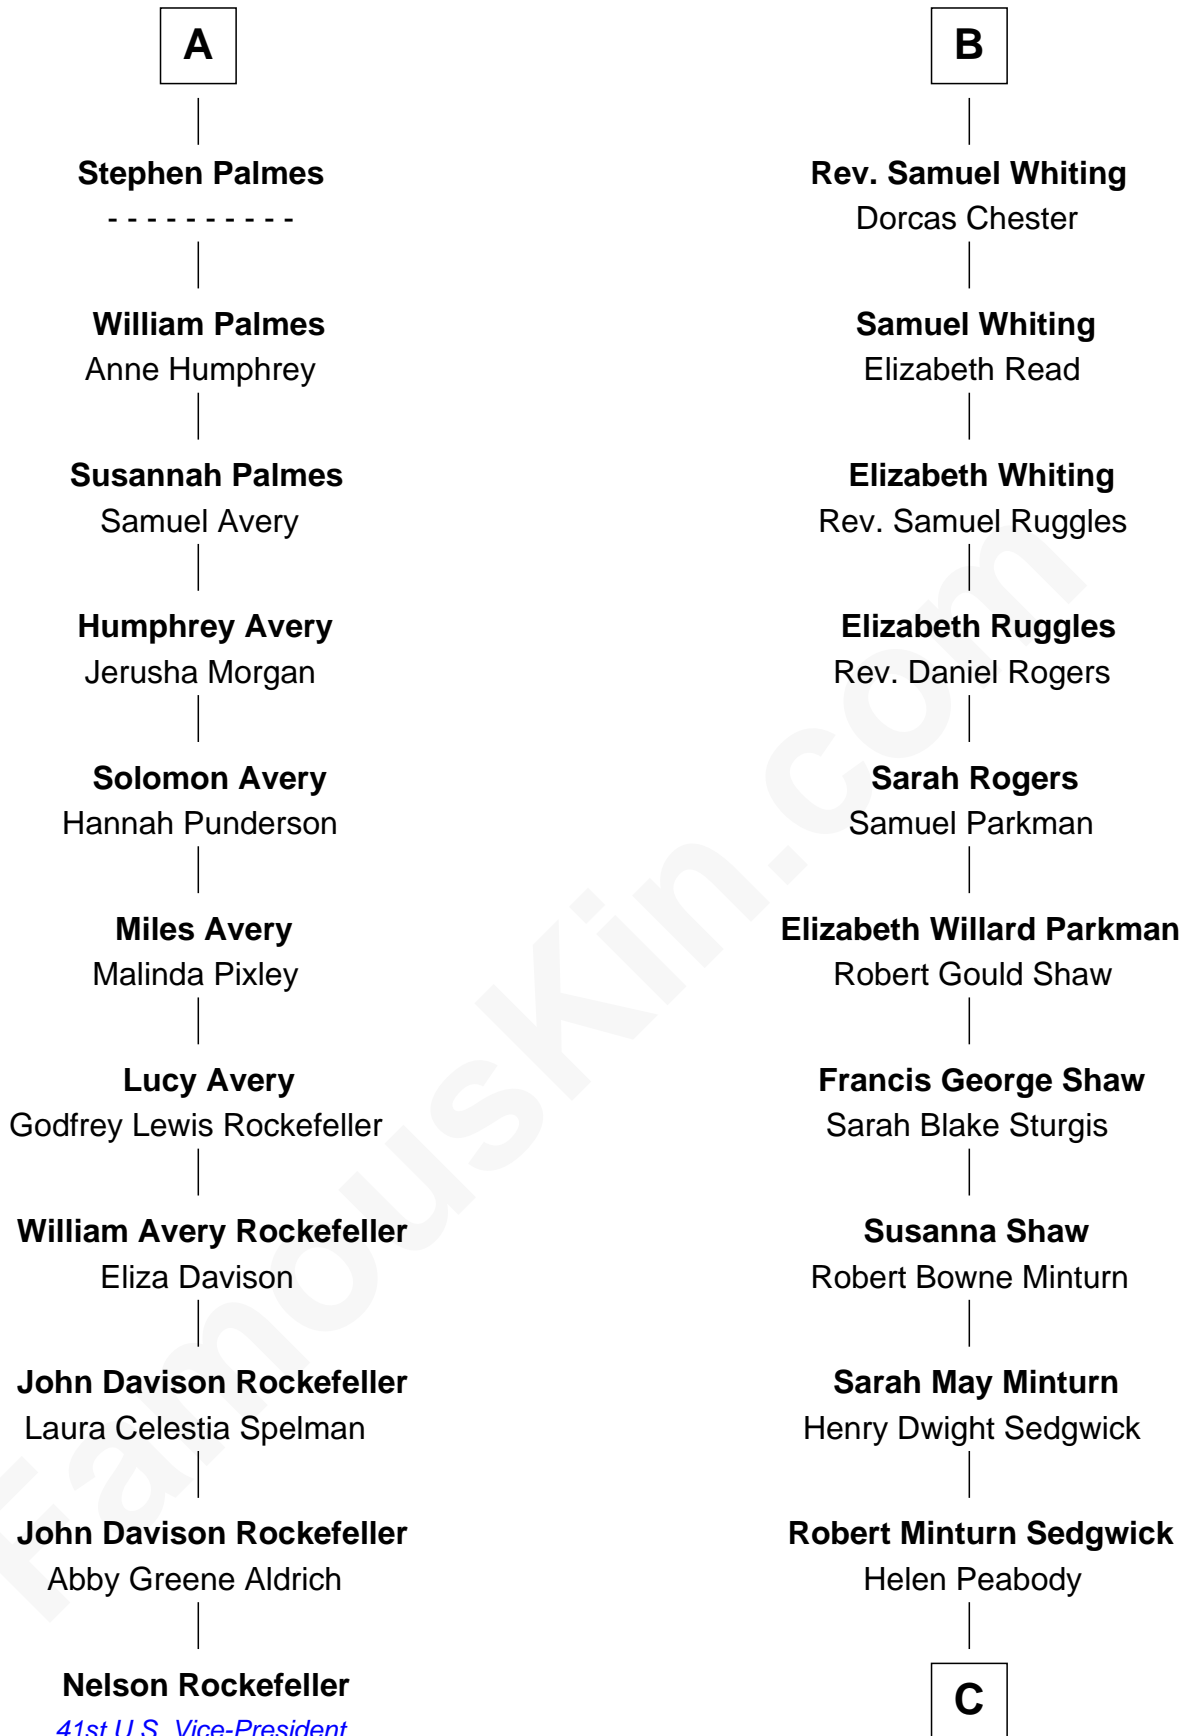

## Relationship Chart of

**Nelson Rockefeller**

*41st U.S. Vice-President*

17th cousin 1 time removed of

**Kyra Sedgwick**

*TV and Movie Actress*

**Sir Robert Corbet**

Margaret - - - - -

**C**

**Henry Dwight Sedgwick**  
Patricia Ann Rosenwald

**Kyra Sedgwick**  
*TV and Movie Actress*

FamousKin.com