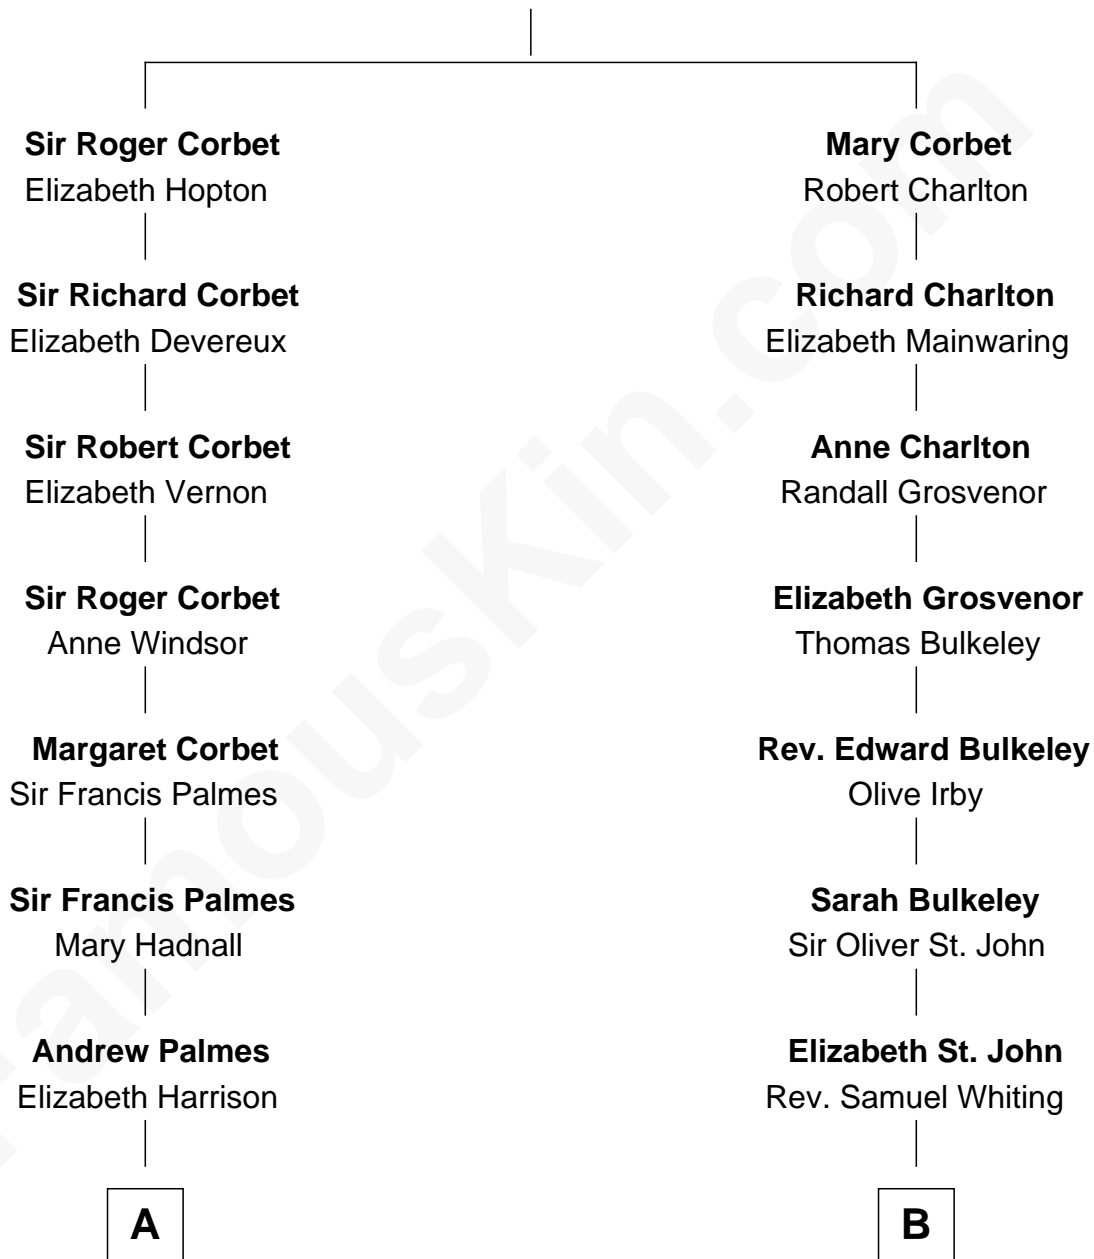

## Relationship Chart of

**Nelson Rockefeller**

*41st U.S. Vice-President*

17th cousin 1 time removed of

**Kyra Sedgwick**

*TV and Movie Actress*

**Sir Robert Corbet**

Margaret - - - - -

**C**

**Henry Dwight Sedgwick**  
Patricia Ann Rosenwald

**Kyra Sedgwick**  
*TV and Movie Actress*

FamousKin.com