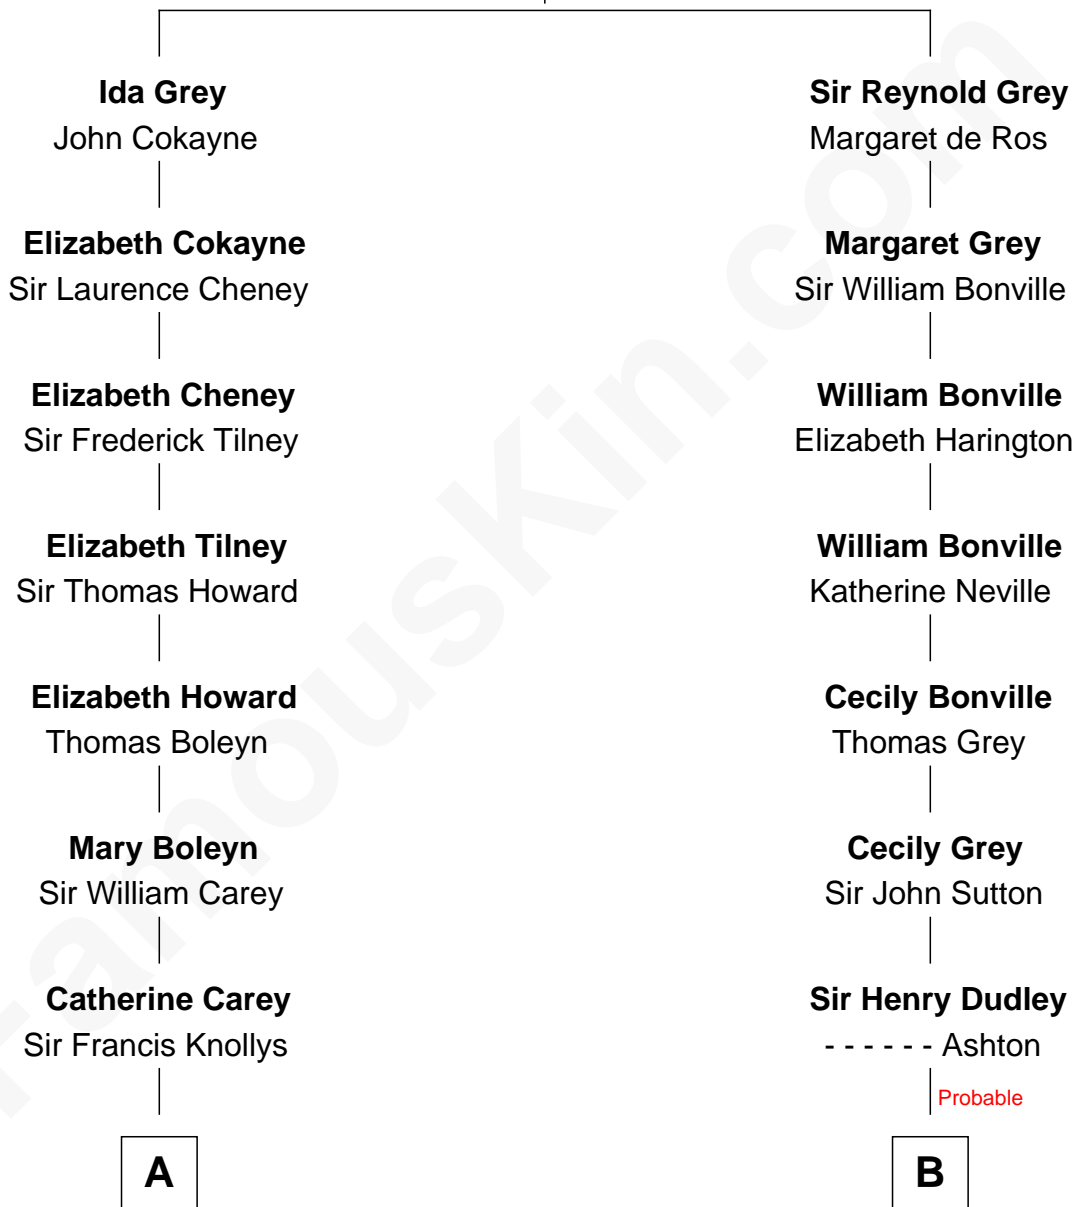

# FamousKin.com Relationship Chart of

**Nelson Rockefeller**  
41st U.S. Vice-President

19th cousin 1 time removed of

**Kyra Sedgwick**  
TV and Movie Actress

**Sir Reynold de Grey**  
Eleanor le Strange

**C**

**John Davison Rockefeller**

Laura Celestia Spelman

**John Davison Rockefeller**

Abby Greene Aldrich

**Nelson Rockefeller**

*41st U.S. Vice-President*

**D**

**Sarah May Minturn**