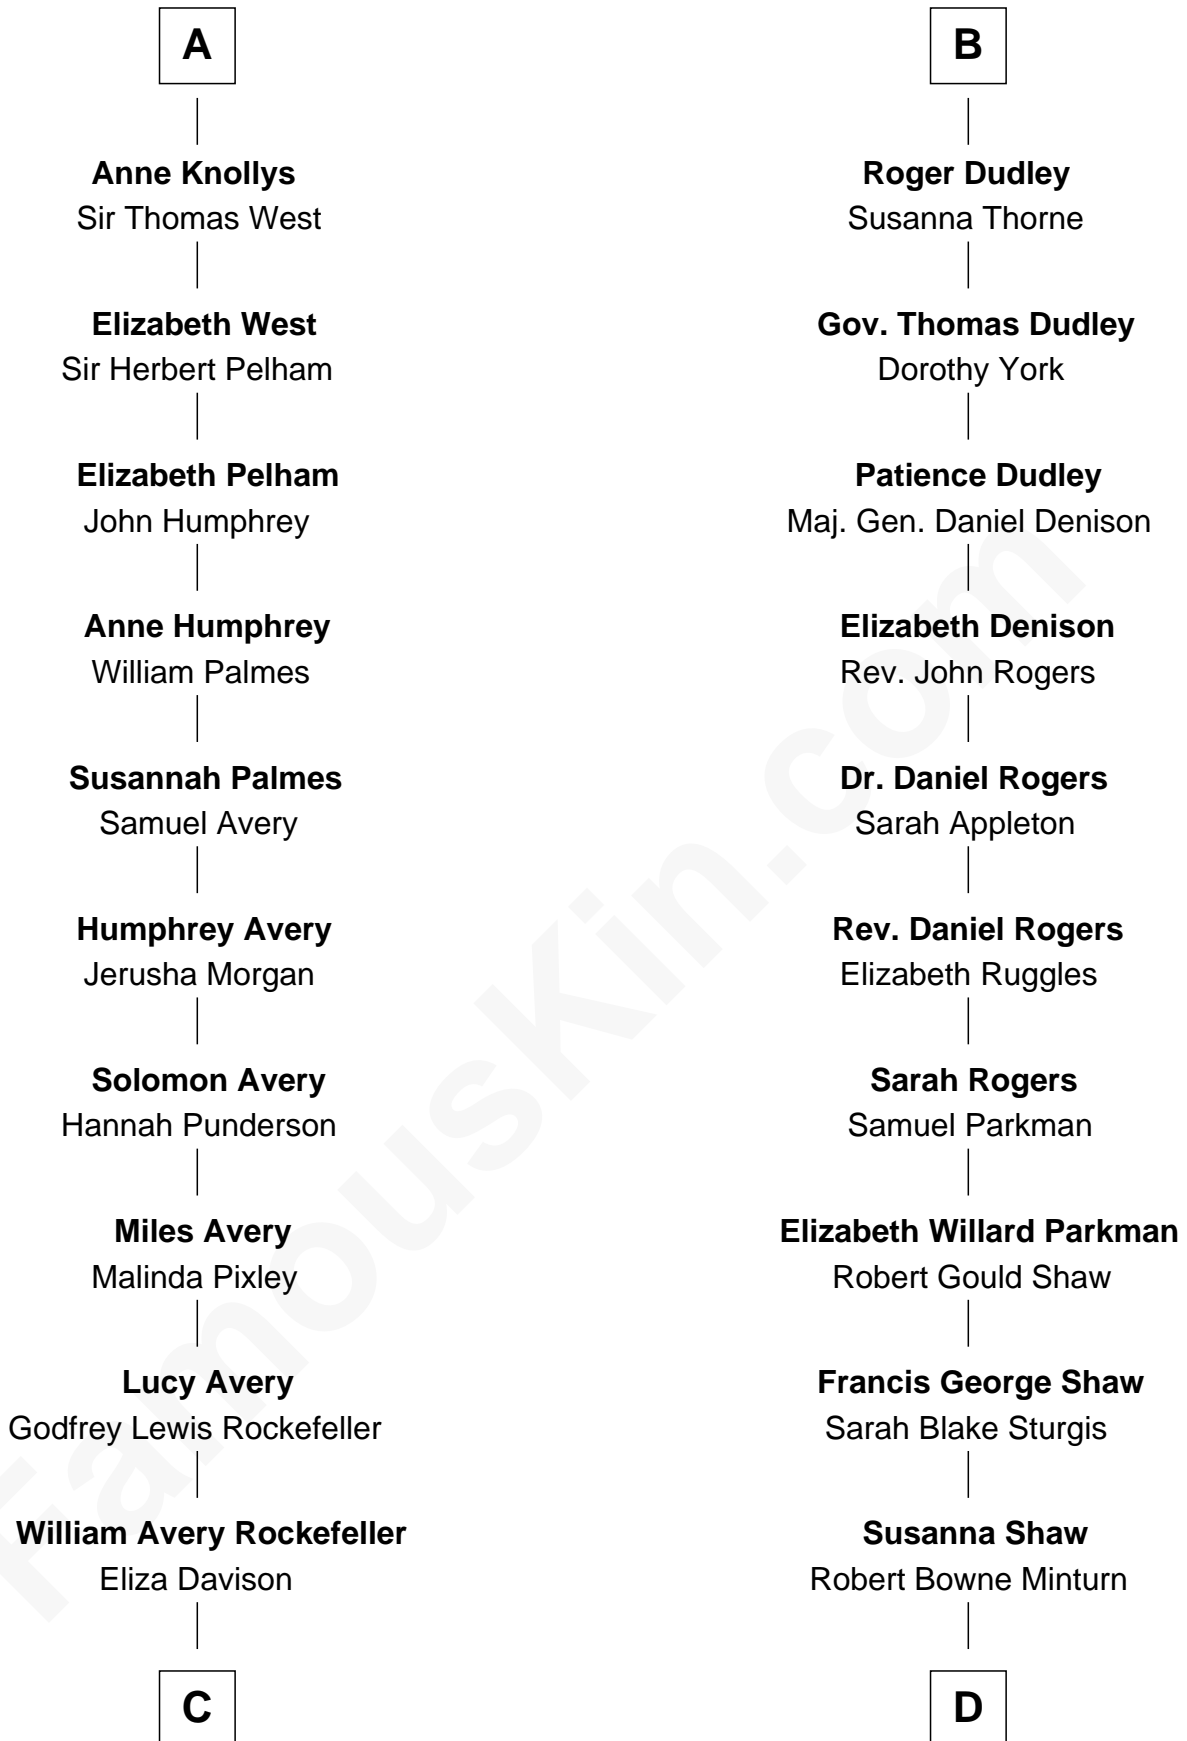

# FamousKin.com Relationship Chart of

**Nelson Rockefeller**  
41st U.S. Vice-President

19th cousin 1 time removed of

**Kyra Sedgwick**  
TV and Movie Actress

**Sir Reynold de Grey**  
Eleanor le Strange

**C**

**John Davison Rockefeller**

Laura Celestia Spelman

**John Davison Rockefeller**

Abby Greene Aldrich

**Nelson Rockefeller**

*41st U.S. Vice-President*

**D**

**Sarah May Minturn**

Henry Dwight Sedgwick

**Robert Minturn Sedgwick**

Helen Peabody

**Henry Dwight Sedgwick**

Patricia Ann Rosenwald

**Kyra Sedgwick**

*TV and Movie Actress*