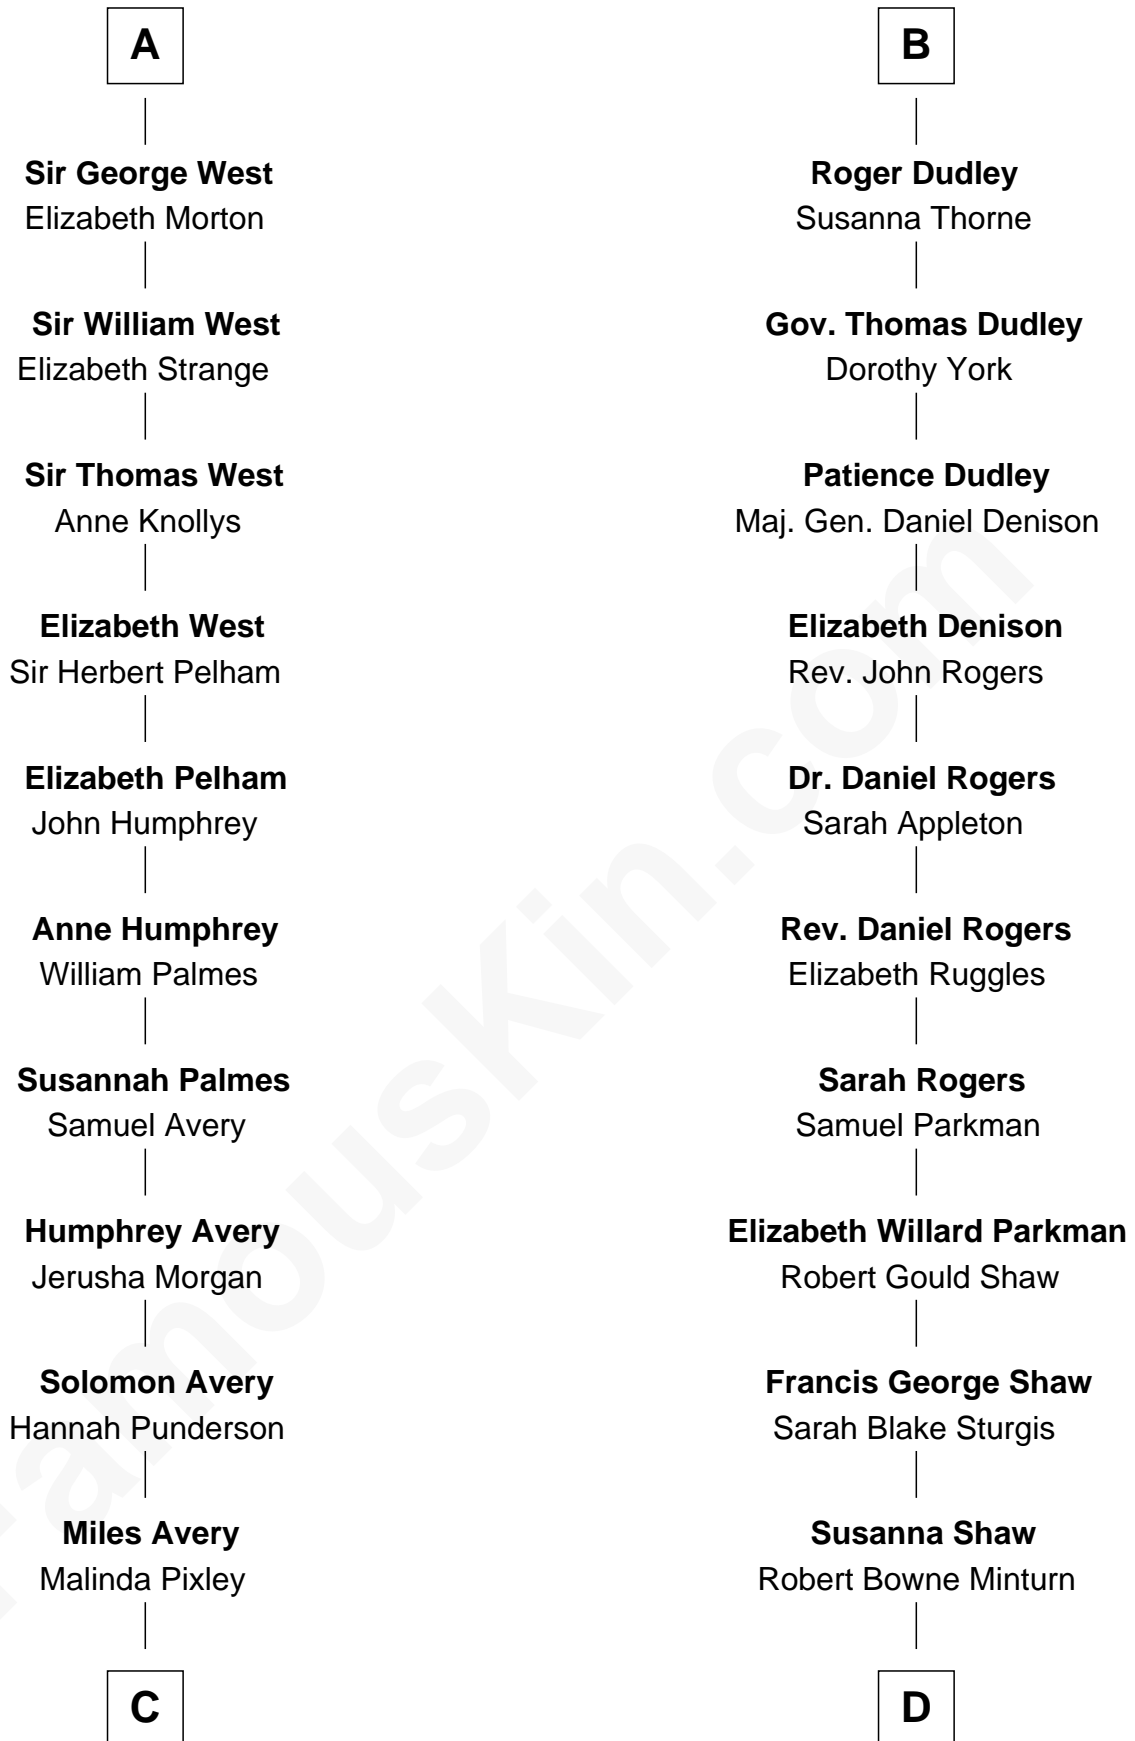

FamousKin.com Relationship Chart of

Nelson Rockefeller
41st U.S. Vice-President

20th cousin 1 time removed of

Kyra Sedgwick
TV and Movie Actress

C

Lucy Avery

Godfrey Lewis Rockefeller

William Avery Rockefeller

Eliza Davison

John Davison Rockefeller

Laura Celestia Spelman

John Davison Rockefeller

Abby Greene Aldrich

Nelson Rockefeller

41st U.S. Vice-President

D