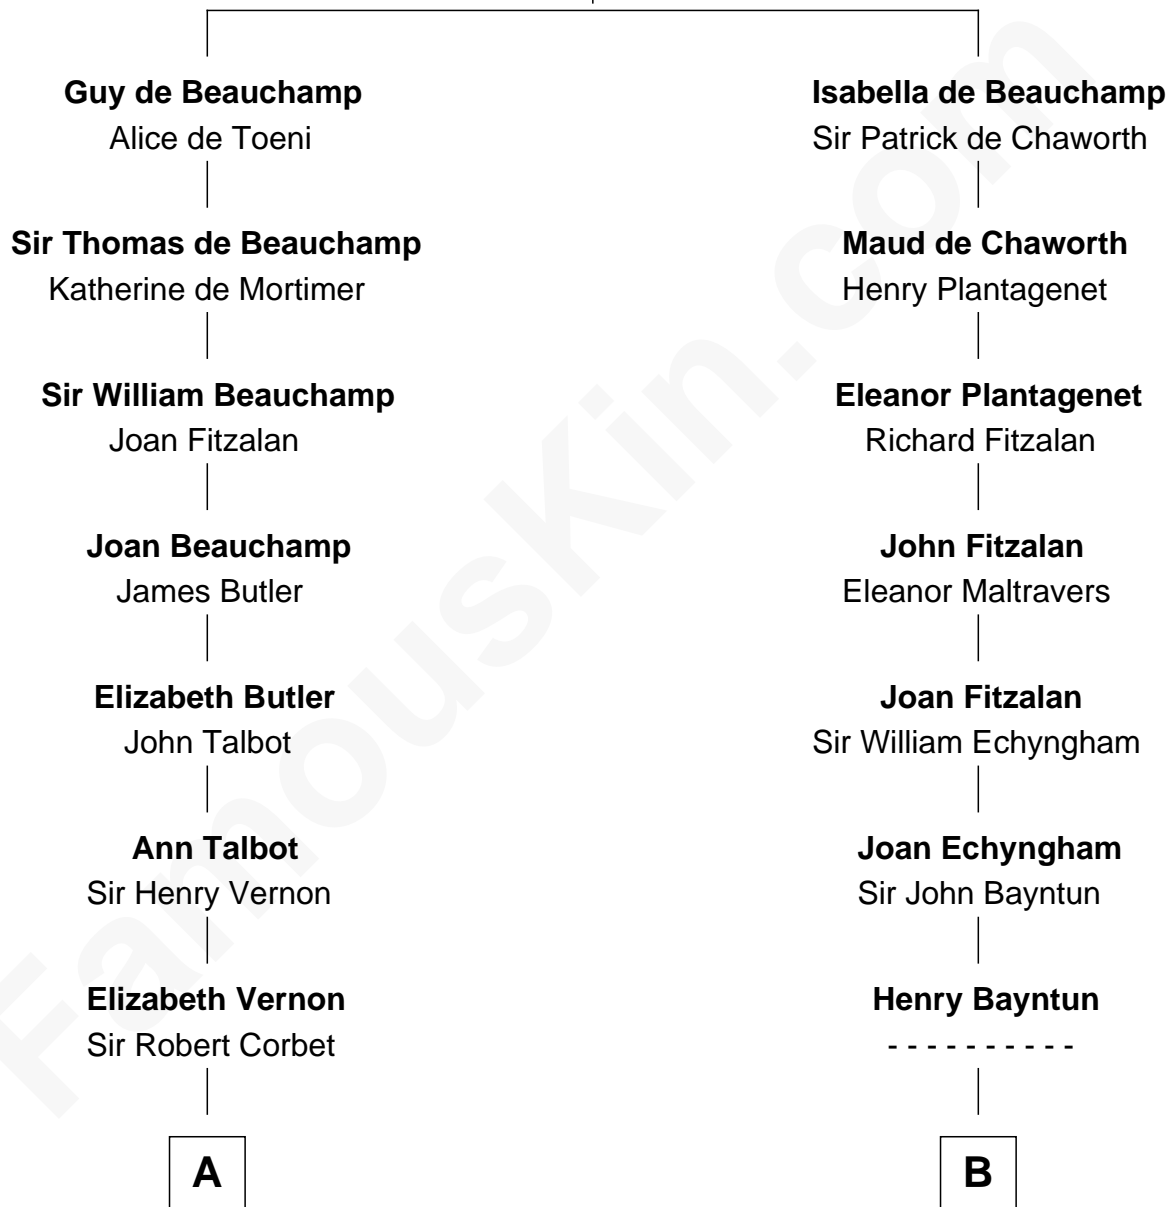

# FamousKin.com Relationship Chart of

**Nelson Rockefeller**  
41st U.S. Vice-President

21st cousin of

**Kyra Sedgwick**  
TV and Movie Actress

**William de Beauchamp**  
Maud FitzJohn

**C**

**Lucy Avery**

Godfrey Lewis Rockefeller

**William Avery Rockefeller**

Eliza Davison

**John Davison Rockefeller**

Laura Celestia Spelman

**John Davison Rockefeller**

Abby Greene Aldrich

**Nelson Rockefeller**

*41st U.S. Vice-President*