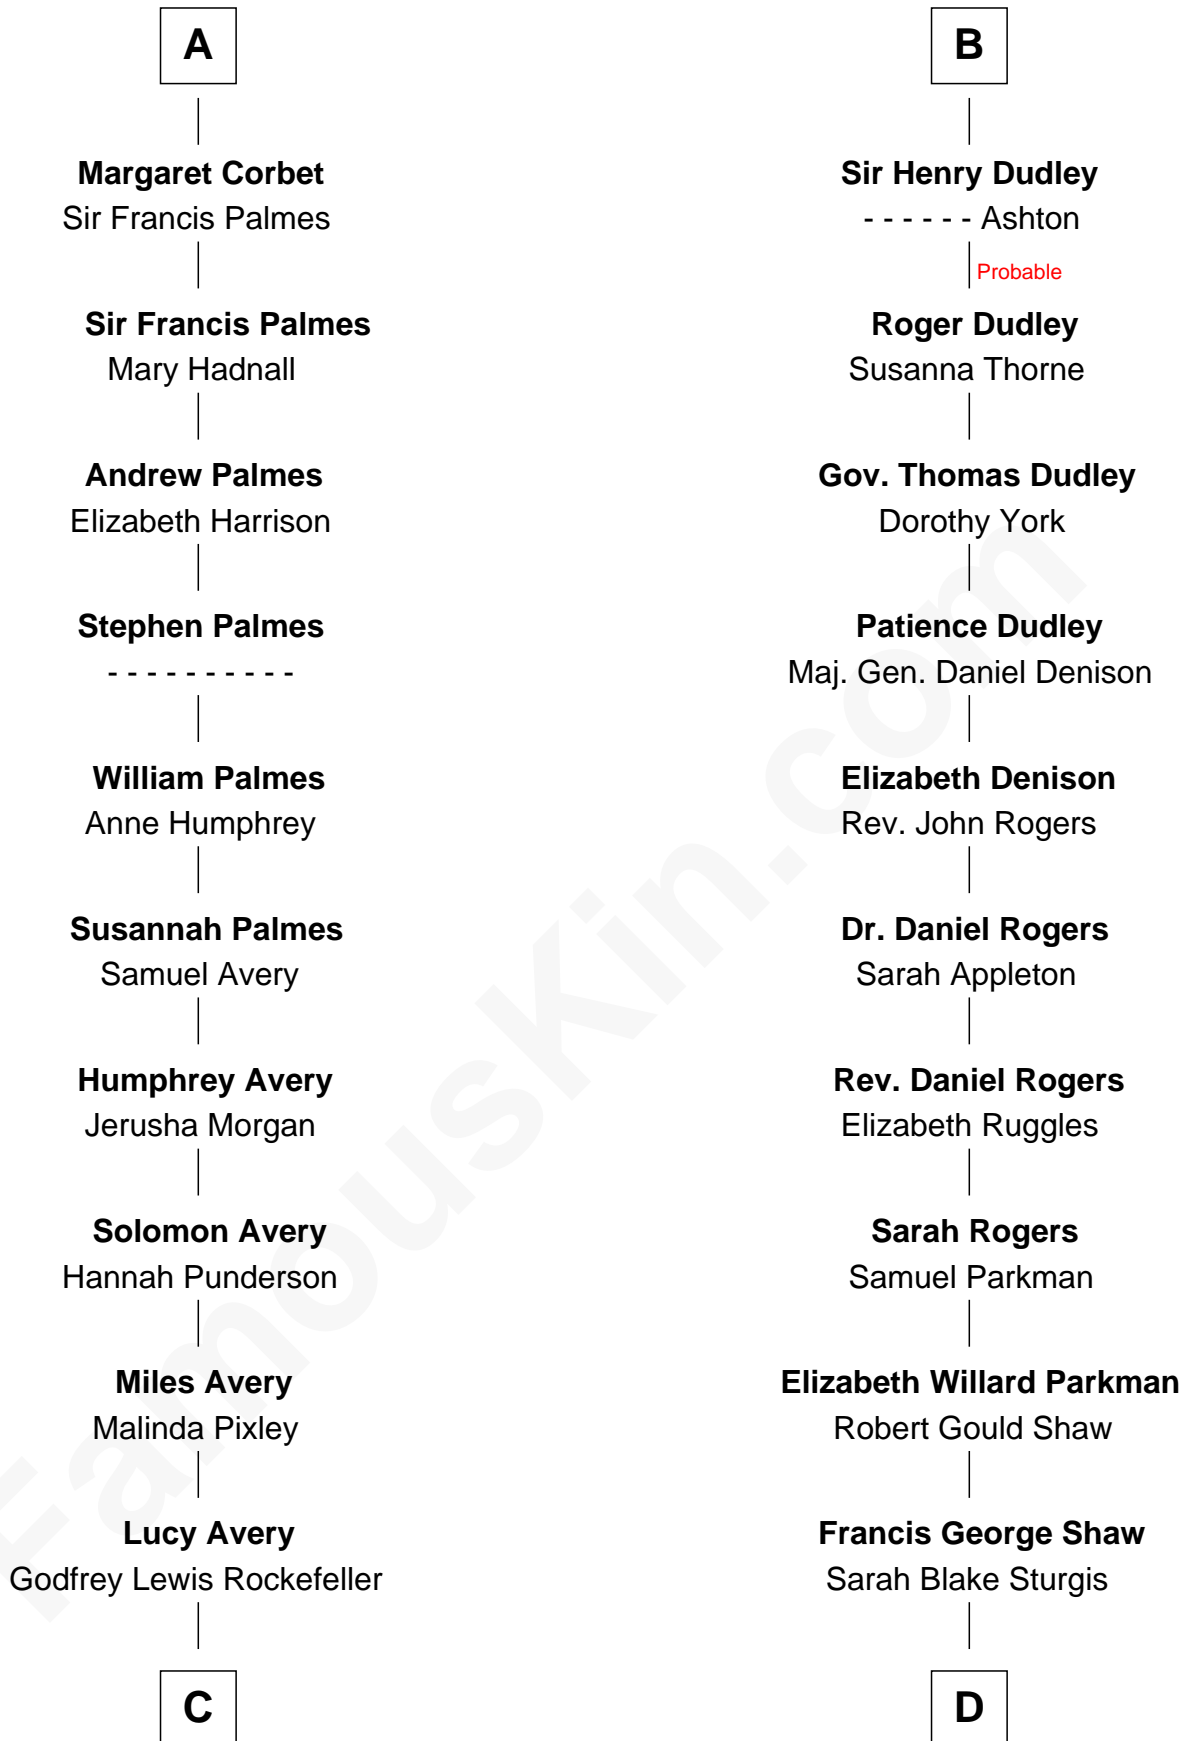

FamousKin.com

Relationship Chart of

Nelson Rockefeller
41st U.S. Vice-President

20th cousin 1 time removed of

Kyra Sedgwick
TV and Movie Actress

Sir William de Ros
Margery de Badlesmere

C

William Avery Rockefeller

Eliza Davison

John Davison Rockefeller

Laura Celestia Spelman

John Davison Rockefeller

Abby Greene Aldrich

Nelson Rockefeller

41st U.S. Vice-President

D

Susanna Shaw

Robert Bowne Minturn

Sarah May Minturn

Henry Dwight Sedgwick

Robert Minturn Sedgwick

Helen Peabody

Henry Dwight Sedgwick

Patricia Ann Rosenwald