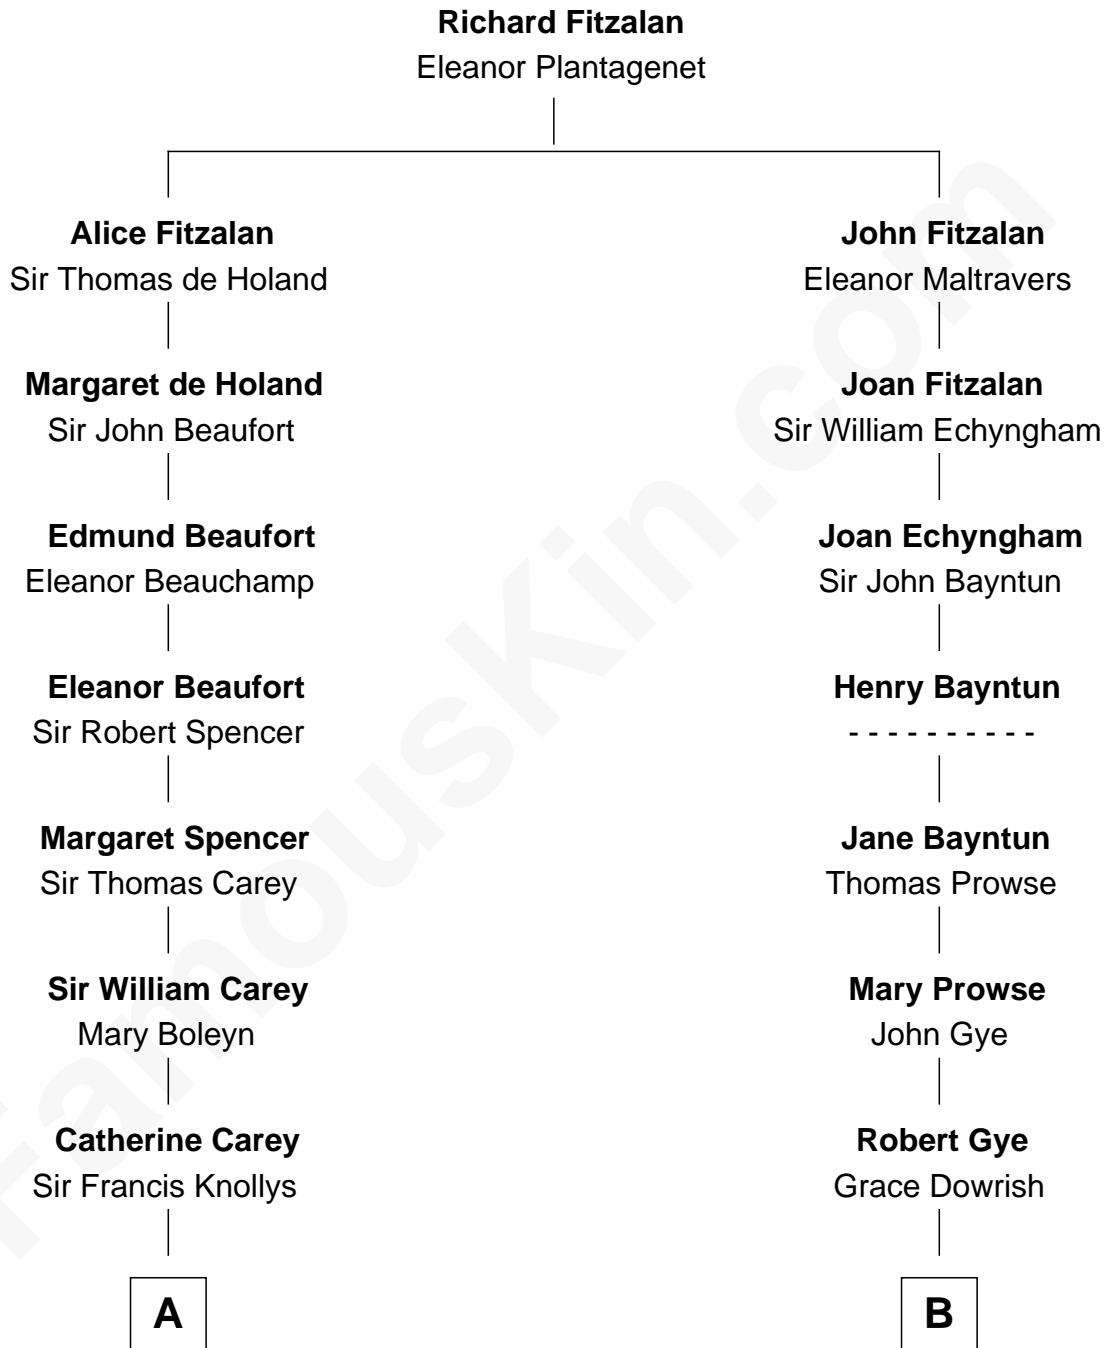

# FamousKin.com Relationship Chart of

**Nelson Rockefeller**  
41st U.S. Vice-President

18th cousin 1 time removed of

**Kyra Sedgwick**  
TV and Movie Actress

**C**

**John Davison Rockefeller**

Laura Celestia Spelman

**John Davison Rockefeller**

Abby Greene Aldrich

**Nelson Rockefeller**

*41st U.S. Vice-President*

**D**

**Henry Dwight Sedgwick**

Patricia Ann Rosenwald

**Kyra Sedgwick**